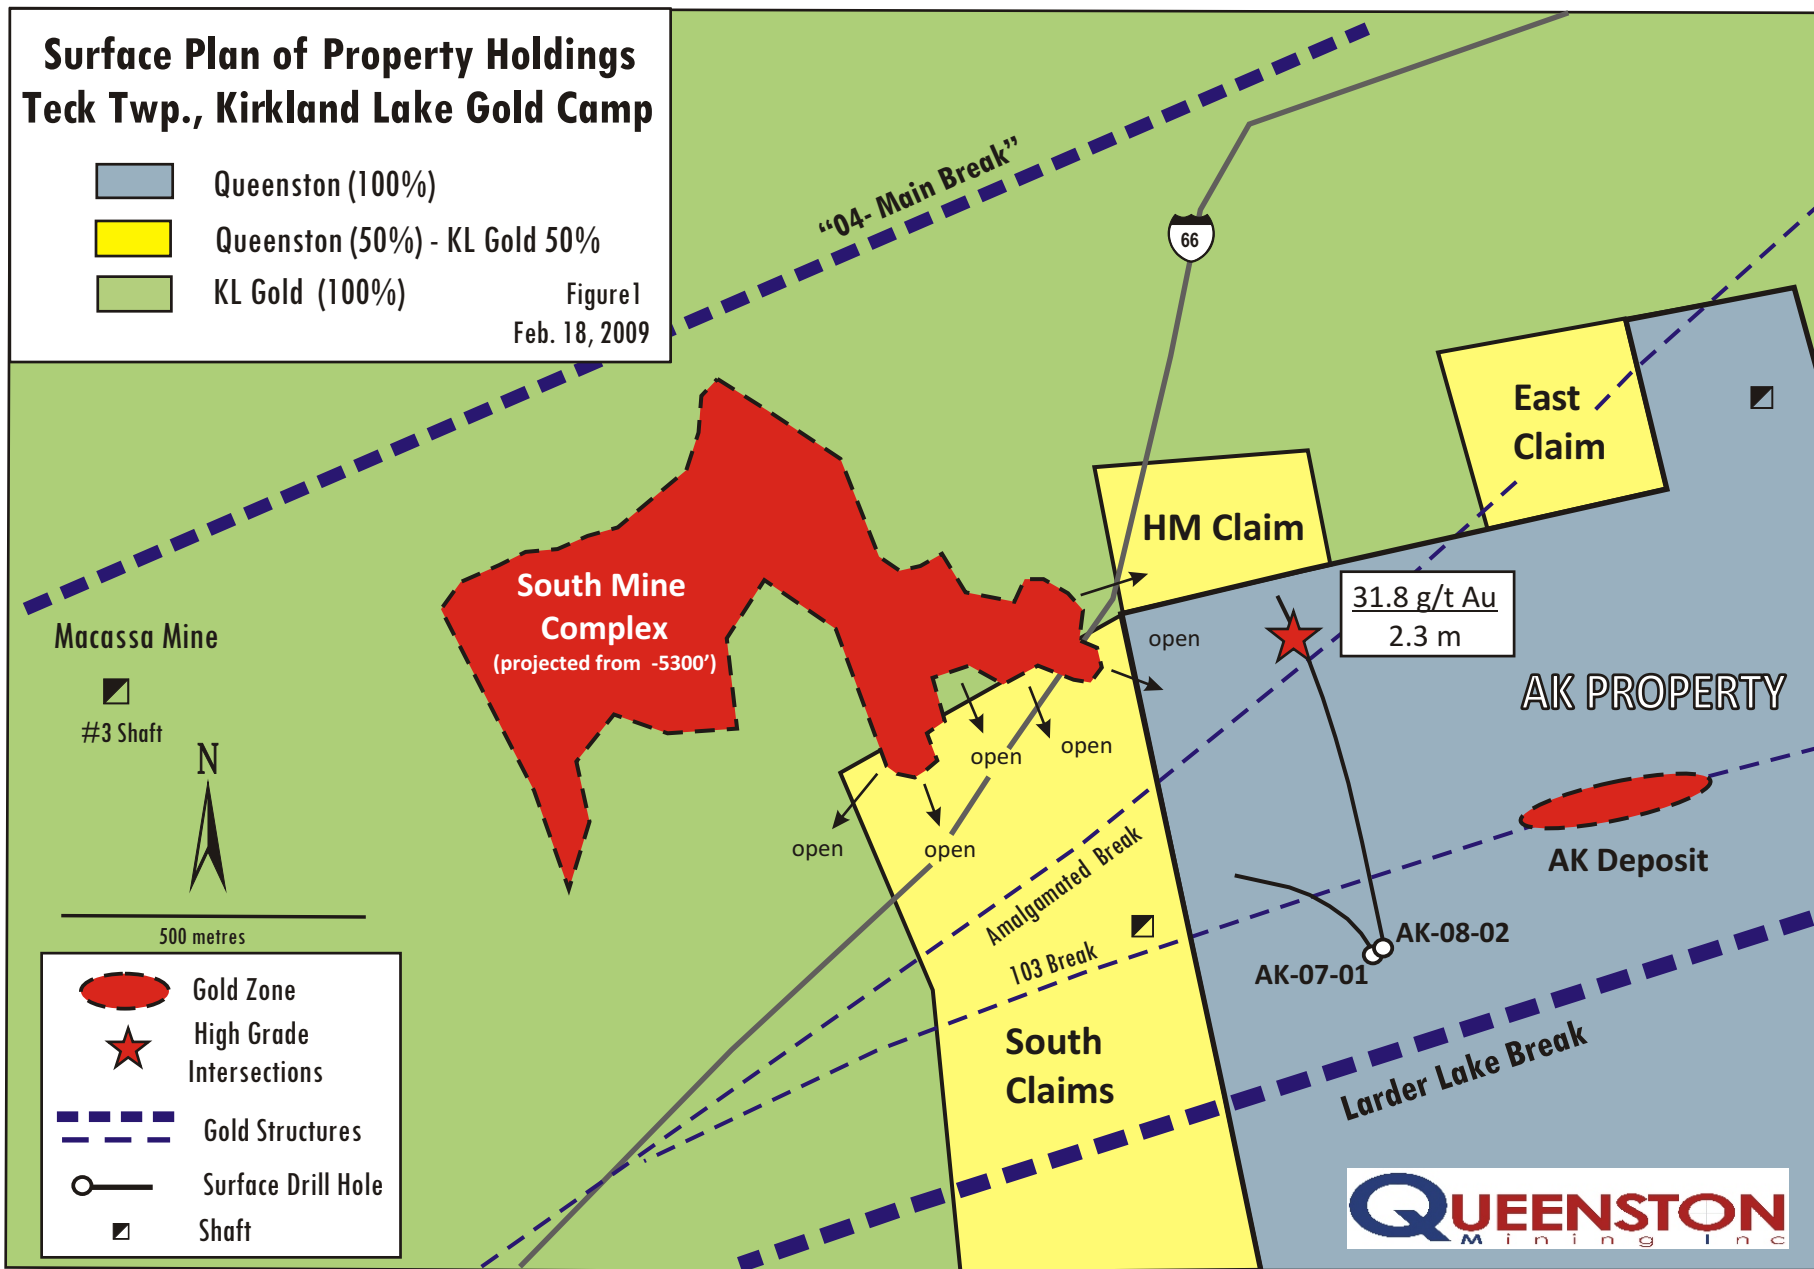

Surface Plan of Property Holdings Teck Twp., Kirkland Lake Gold Camp

- Queenston (100%)
- Queenston (50%) - KL Gold 50%
- KL Gold (100%)

Figure 1
Feb. 18, 2009

- Gold Zone
- High Grade Intersections
- Gold Structures
- Surface Drill Hole
- Shaft