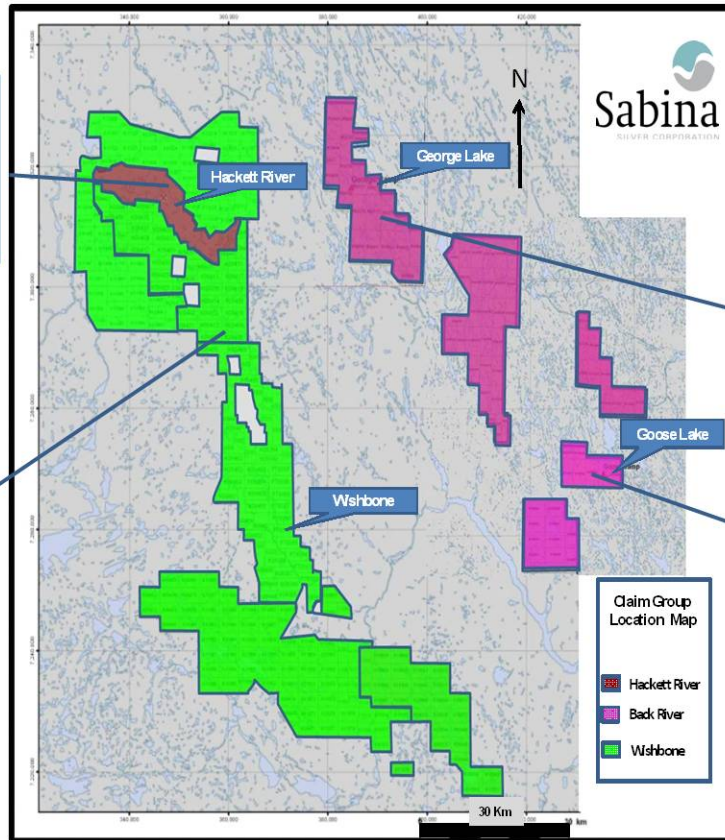

Sabina Precious Metals Resources

Hackett River Deposit
 Indicated 200,016,000 oz Ag
 Inferred 64,020,000 oz Ag
 Indicated 419,000 oz Au
 Inferred 144,000 oz Au

Wishbone Project
 3,000 sq km
 Exploration Property

George Deposit
 Indicated 590,000 oz Au
 Inferred 866,000 oz Au

Goose Deposit
 Indicated 603,000 oz Au
 Inferred 295,000 oz Au
New ECHO GOLD ZONE