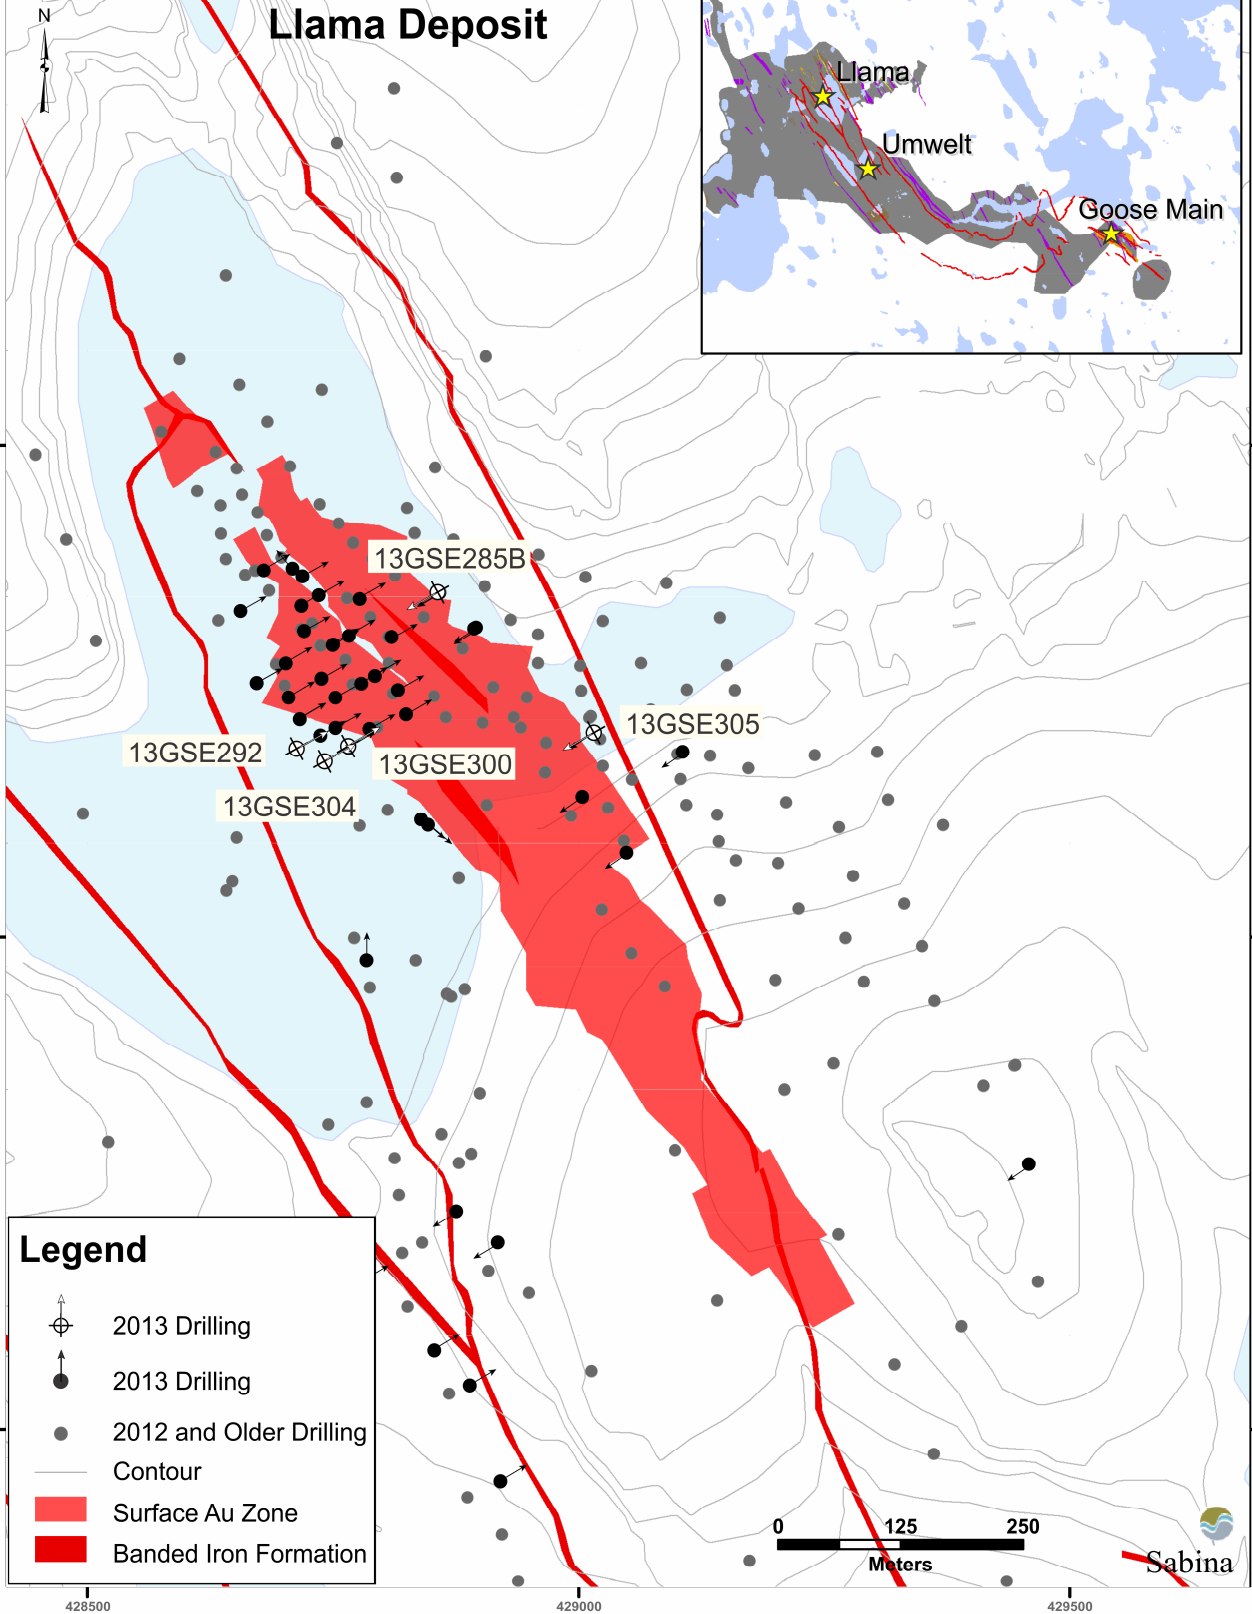

# Llama Deposit

### Legend

- 2013 Drilling
- 2013 Drilling
- 2012 and Older Drilling
- Contour
- Surface Au Zone
- Banded Iron Formation