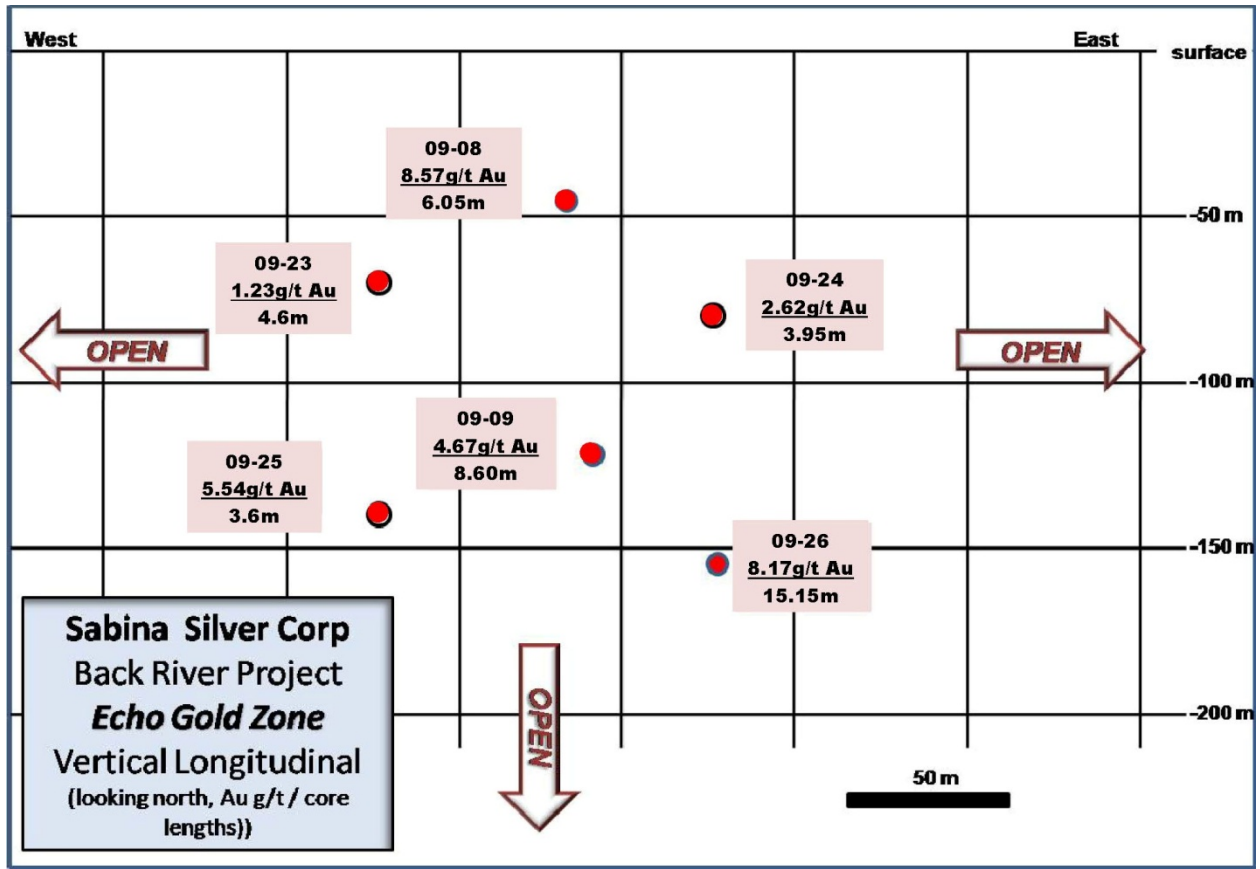

Figure 1: ECHO ZONE DRILLHOLE PLAN

Figure 2: ECHO ZONE LONGITUDINAL SECTION

Figure 3: DEL LAKE LOCATION PLAN

Figure 4: Del Lake Sample plan