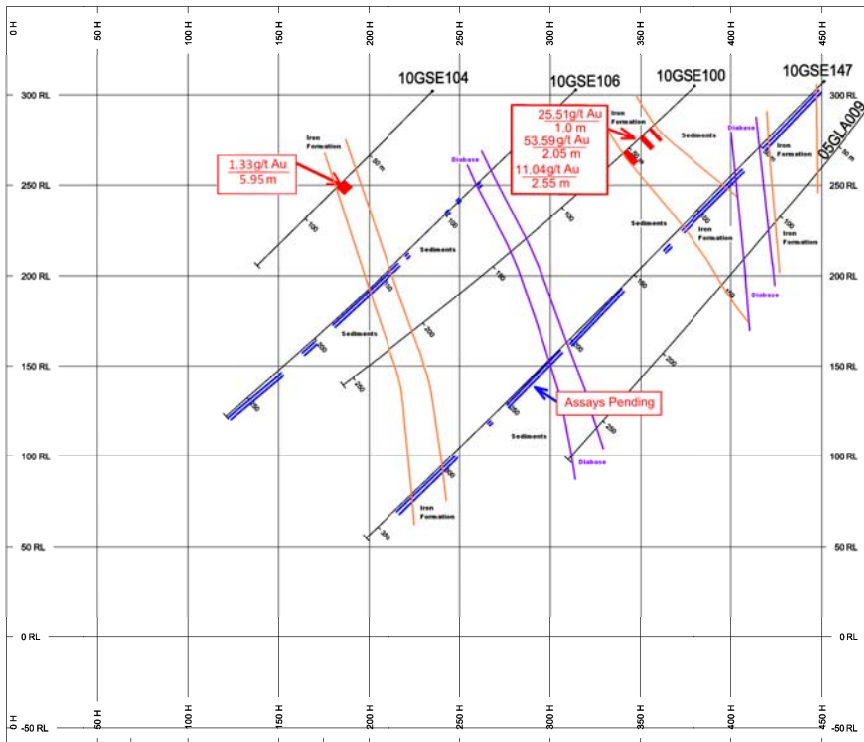

UMWELT LAKE SECTION 5050N

Sabina Gold & Silver Corp.  
Back River  
Umwelt Lake drill section

UMWELT LAKE SECTION 5100N

Sabina Gold & Silver Corp.  
Back River  
Umwelt Lake drill section

UMWELT LAKE SECTION 5200N

Sabina Gold & Silver Corp.  
Back River  
Umwelt Lake drill section

UMWELT LAKE SECTION 4950N

Sabina Gold & Silver Corp.  
Back River  
Umwelt Lake drill section