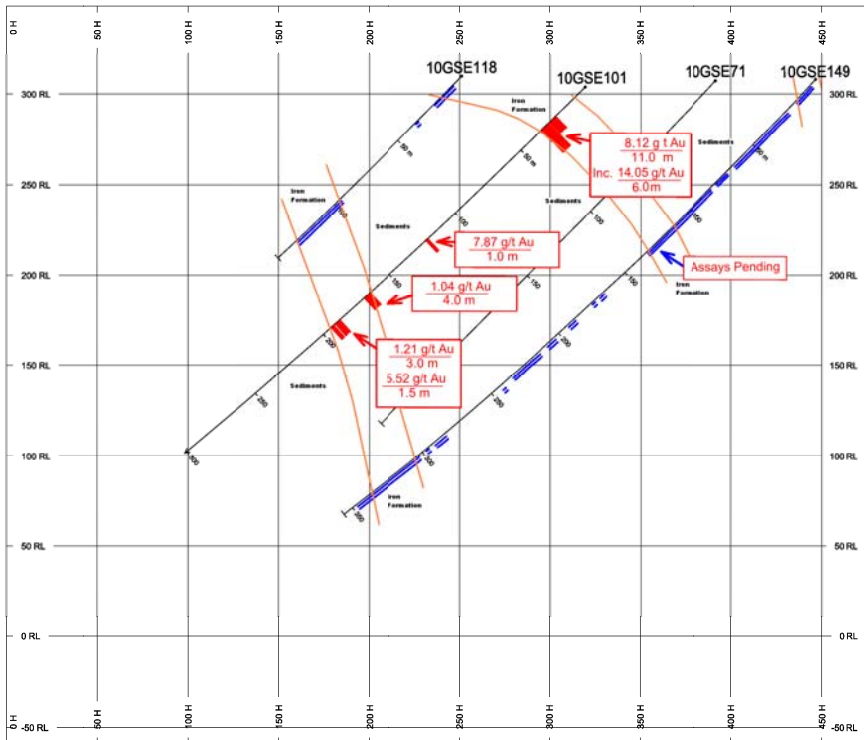

UMWELT LAKE SECTION 5050N

Sabina Gold & Silver Corp.  
Back River  
Umwelt Lake drill section

UMWELT LAKE SECTION 5100N

Sabina Gold & Silver Corp.  
Back River  
Umwelt Lake drill section

UMWELT LAKE SECTION 5200N

Sabina Gold & Silver Corp.  
Back River  
Umwelt Lake drill section

UMWELT LAKE SECTION 4950N

Sabina Gold & Silver Corp.  
Back River  
Umwelt Lake drill section