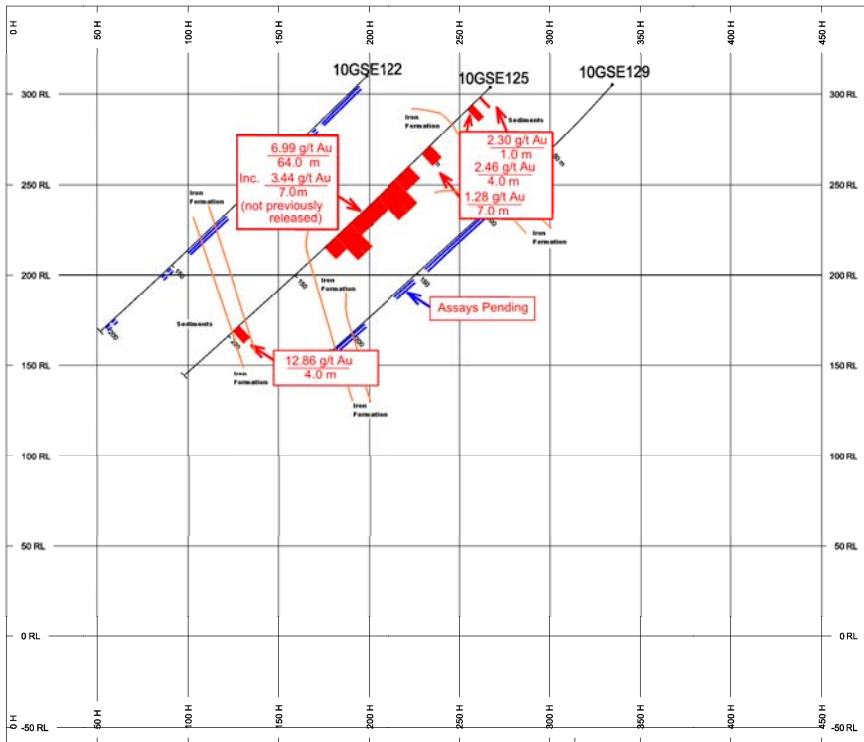

UMWELT LAKE SECTION 5050N

Sabina Gold & Silver Corp.  
Back River  
Umwelt Lake drill section

UMWELT LAKE SECTION 5100N

Sabina Gold & Silver Corp.  
Back River  
Umwelt Lake drill section

UMWELT LAKE SECTION 5200N

Sabina Gold & Silver Corp.  
Back River  
Umwelt Lake drill section

UMWELT LAKE SECTION 4950N

Sabina Gold & Silver Corp.  
Back River  
Umwelt Lake drill section