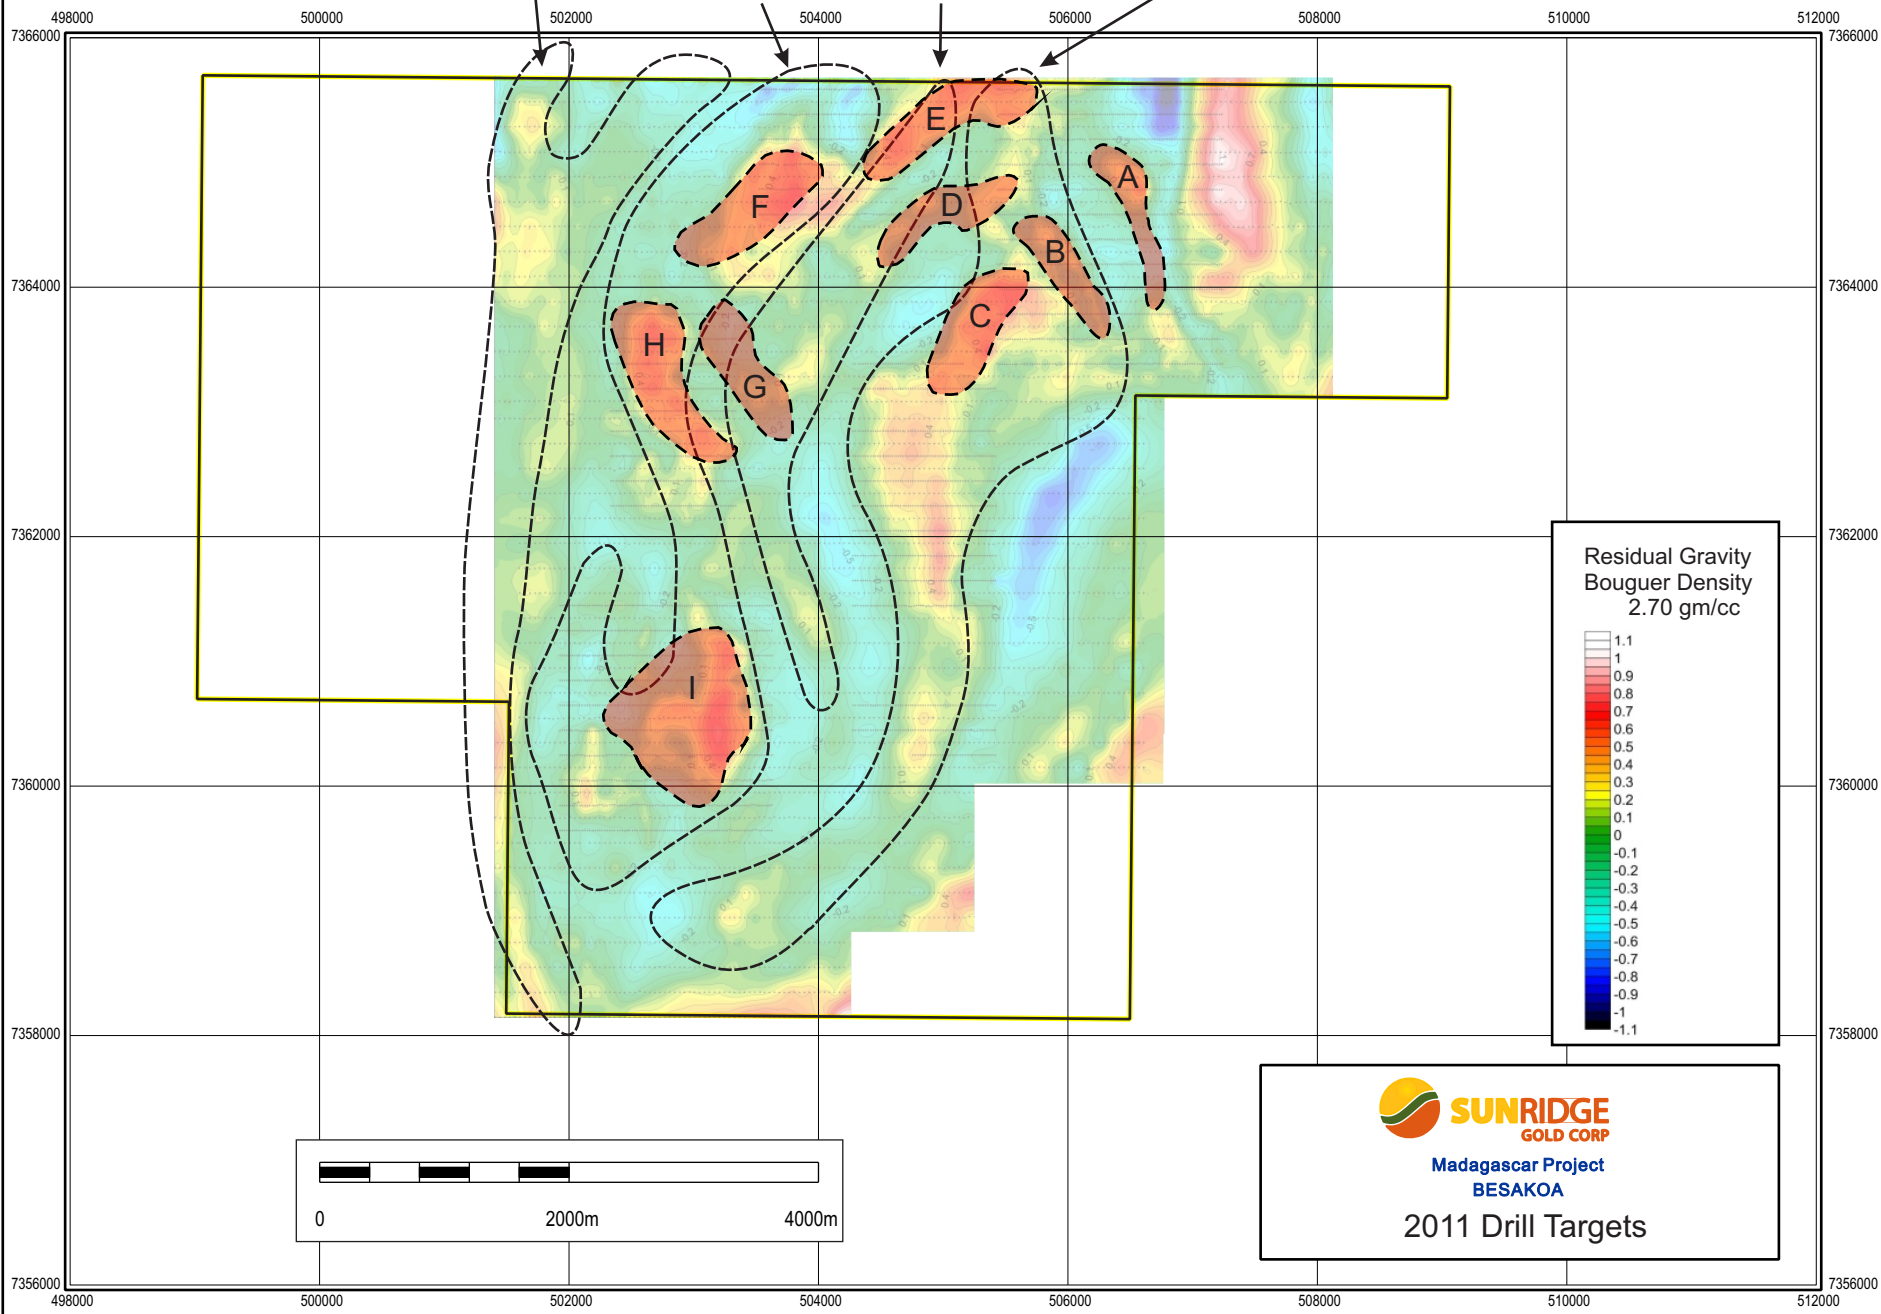

 **Drill Targets**

Besakoa Far West Besakoa West Besakoa Central Besakoa Main

 **Interpreted VMS Trends**

Grid: UTM WGS84 zone 38s

 **SUNRIDGE**
GOLD CORP
Madagascar Project
BESAKOA
2011 Drill Targets