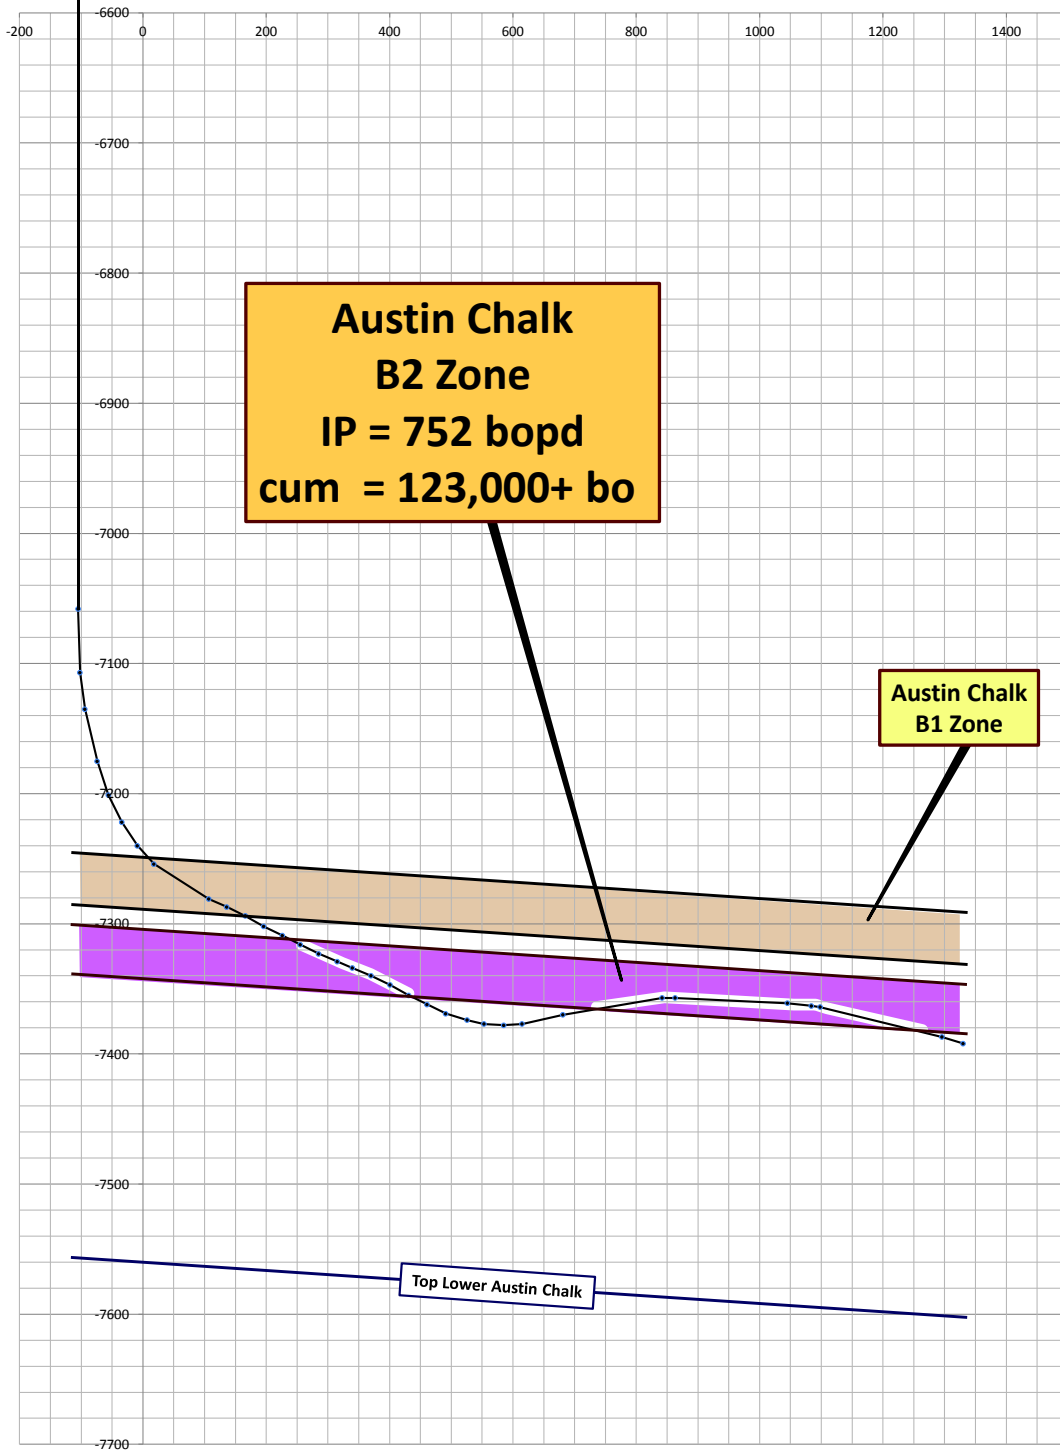

**Dale
32739**

geo·logic
Dale 32739 HZ Well
Schematic
McAFEE Project