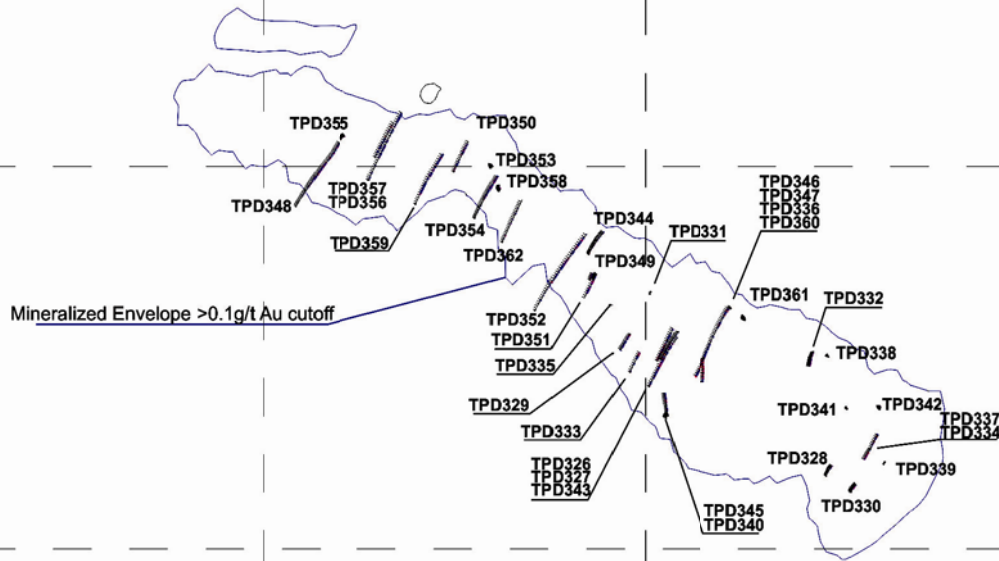

Exhibit 2 Plan View Map Toroparu - Guyana