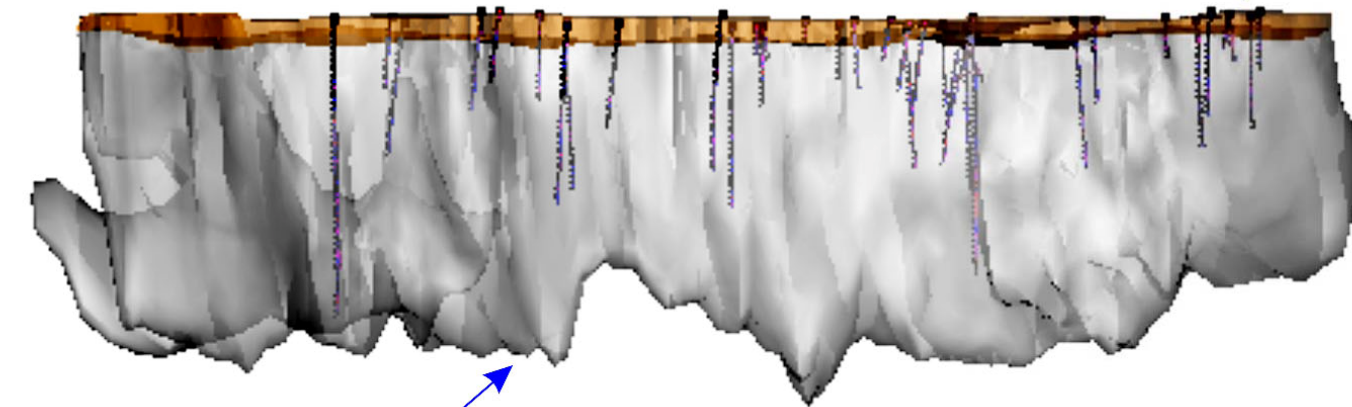

Exhibit 3: Longitudinal View

West Zone

Toroparu Gold Deposit Area

East Zone

Saprolite Layer

TPD364

TPD366

TPD363
TPD365

Mineralized Envelope 0.1 cutoff

1.2 km