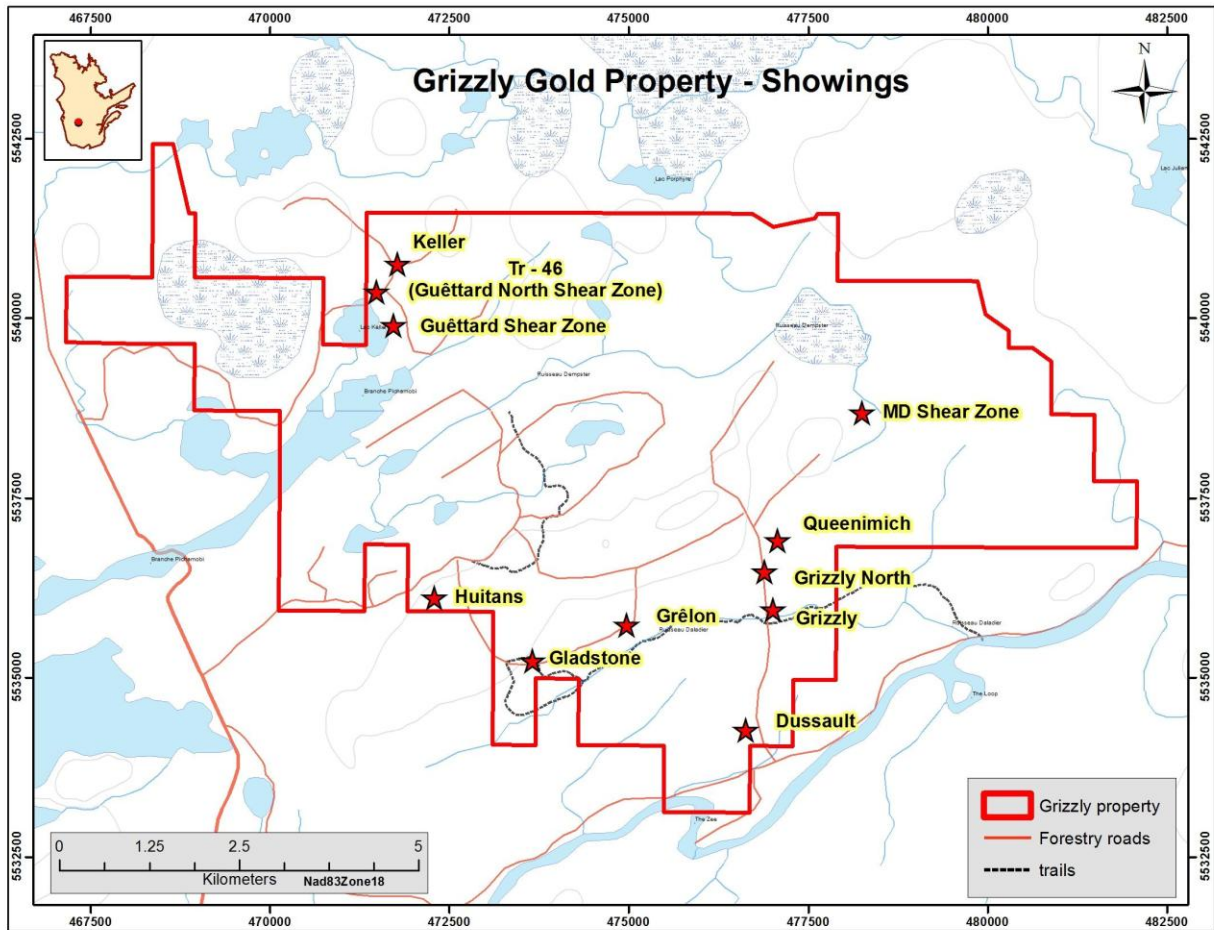

Figure 1: Location of Northern Superior’s Grizzly gold property, Québec. The location of the Company’s other two gold properties is also illustrated. The relationship between each property and key gold-bearing deformation zones within the Chapais- Chibougamau gold camp is also highlighted.

Figure 2: Location of new and historic showings, Grizzly Property, Québec.