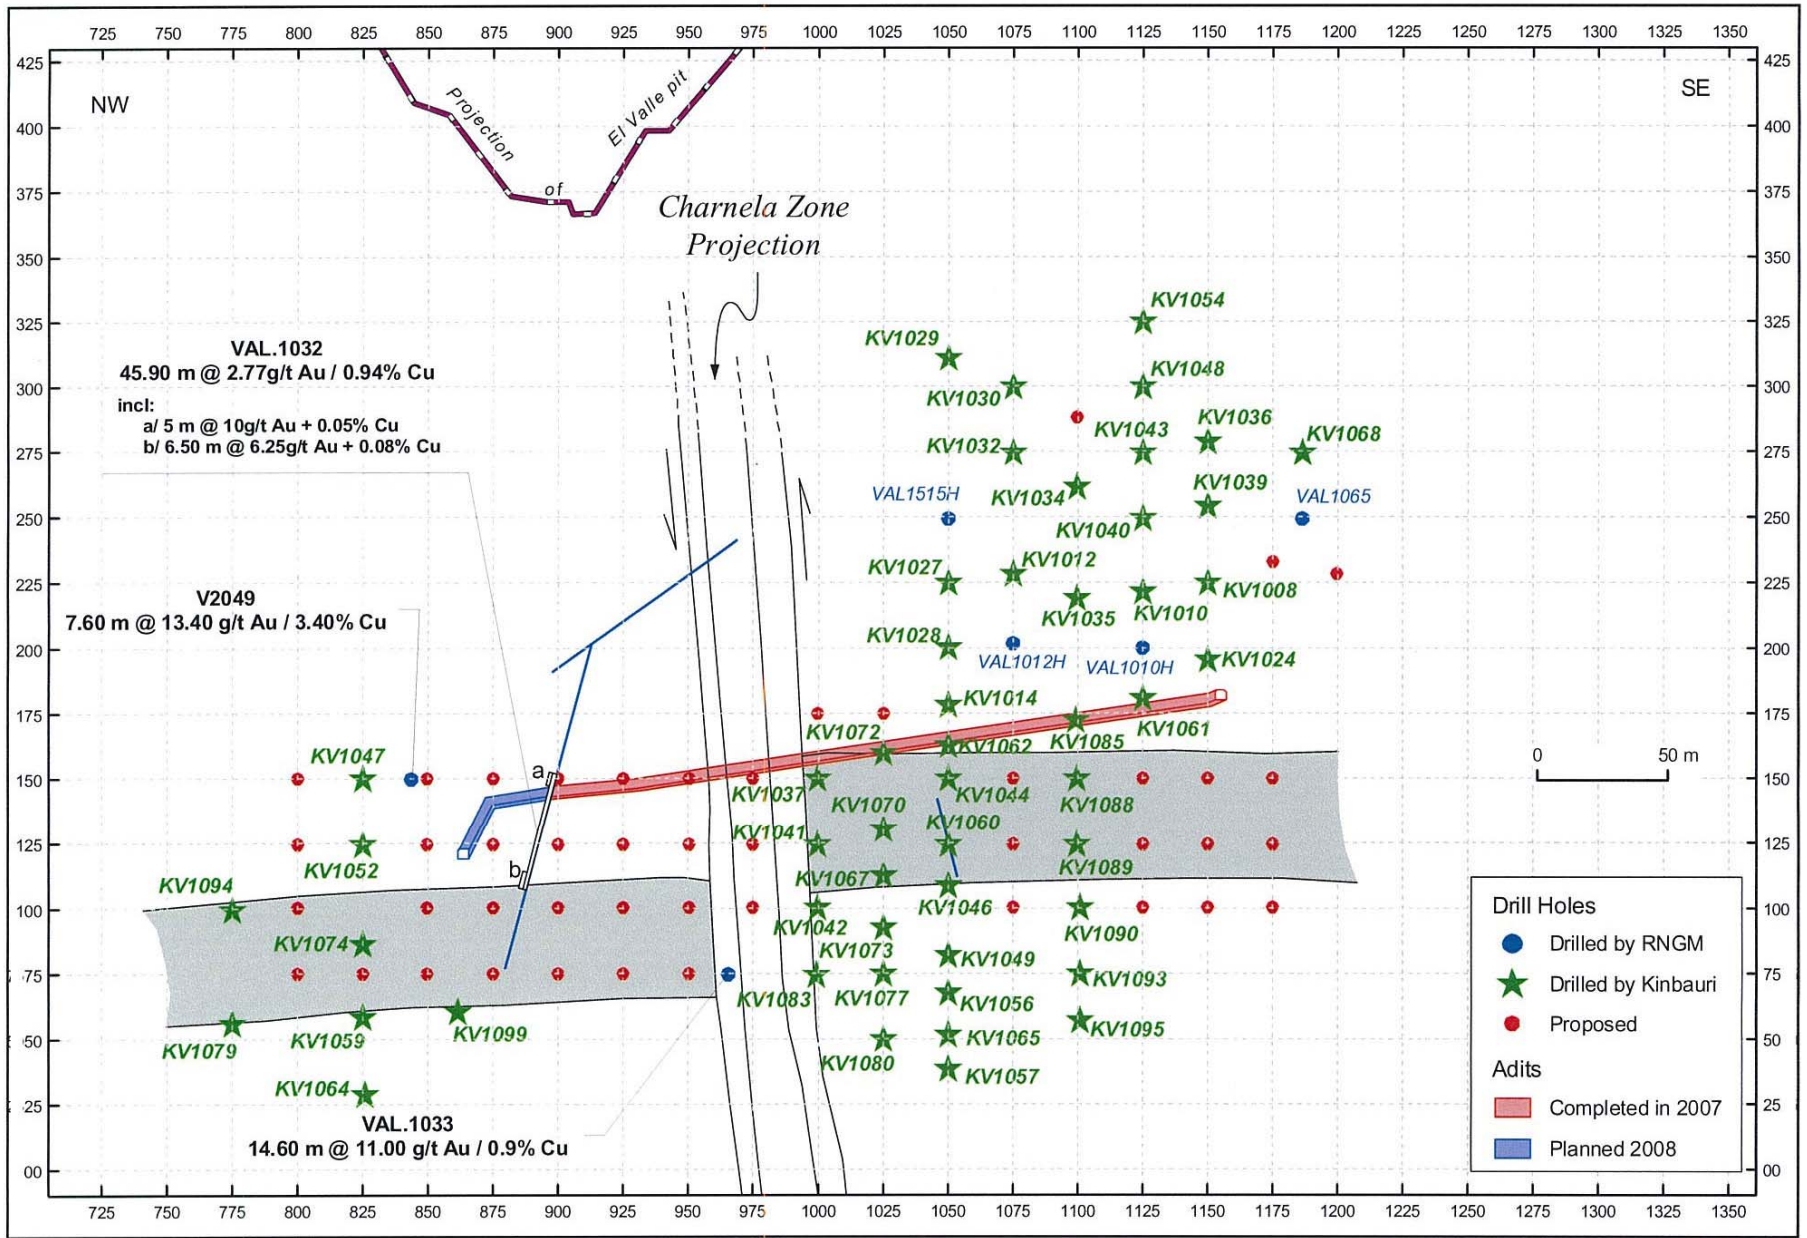

SCHEDULE B

Longitudinal section through Area 107/NW and Central Black Skarn and Charnela Zone projection