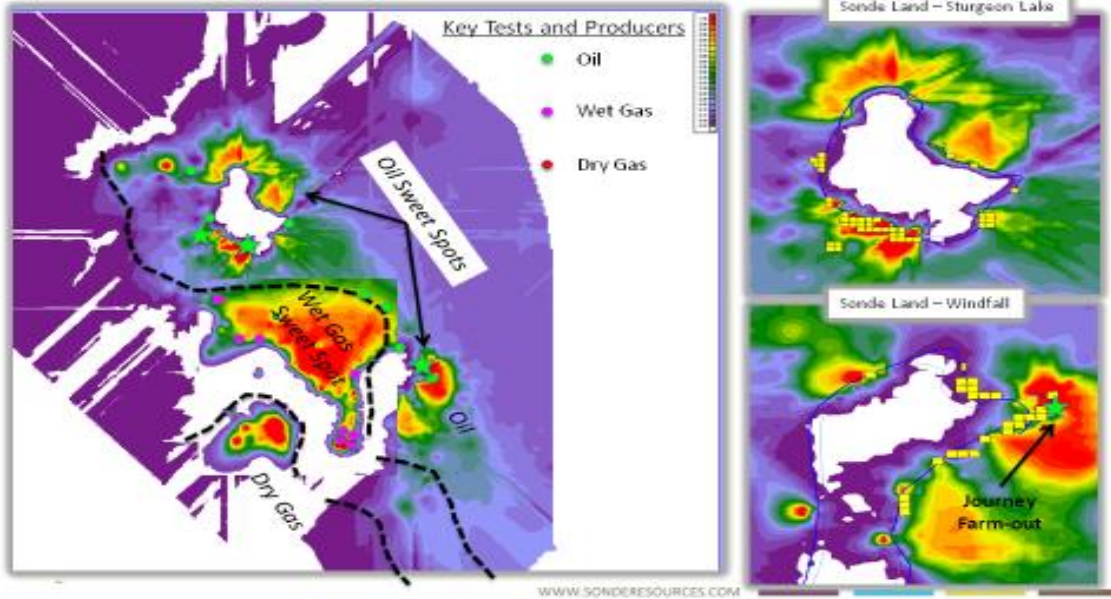

Duvernay Hydrocarbon Type & Sweet Spots

(sweet spots = hot colors = high ΦH values)

Sonde Duvernay Lands

Note: The four Sections at Windfall were farmed out per above