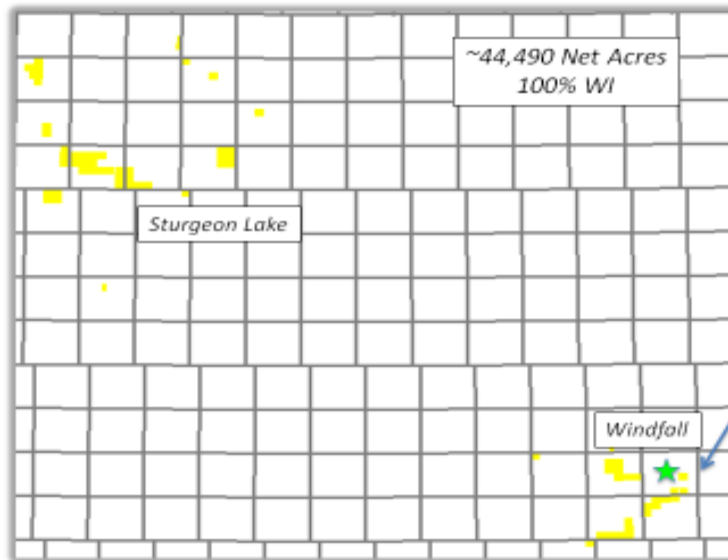

Duvernay Hydrocarbon Type & Sweet Spots

(sweet spots = hot colors = high ΦH values)

Sonde Duvernay Lands

Note: The four Sections at Windfall were farmed out per above