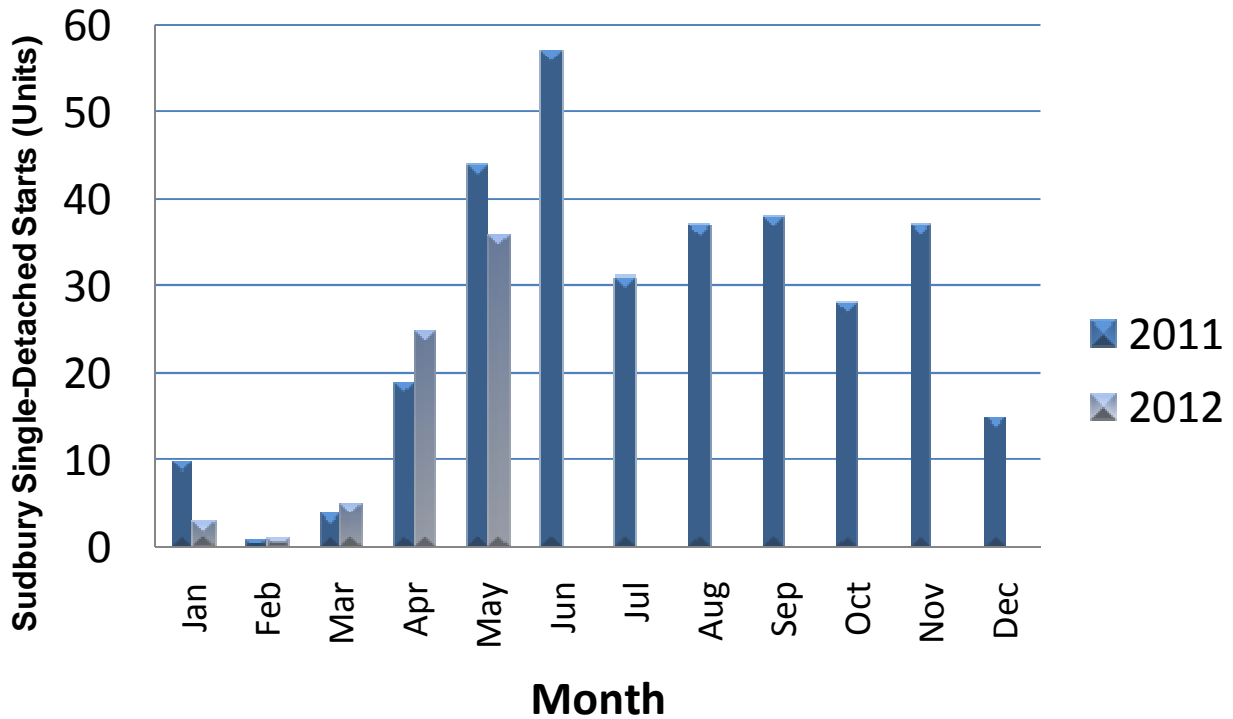

### Sudbury May Starts Trail Last Year

May Housing Starts								
		Single	Semi	Row	Apt	Total	%Change	
							Singles	Total
Greater Sudbury CMA								
	May-12	36	12	0	4	52	-18.2%	-10.3%
	May-11	44	14	0	0	58		
Source: CMHC.								
January - May Housing Starts								
		Single	Semi	Row	Apt	Total	%Change	
							Singles	Total
Greater Sudbury CMA								
	Jan - May 2012	70	16	0	8	94	-10.3%	0.0%
	Jan - May 2011	78	16	0	0	94		
Source: CMHC.								