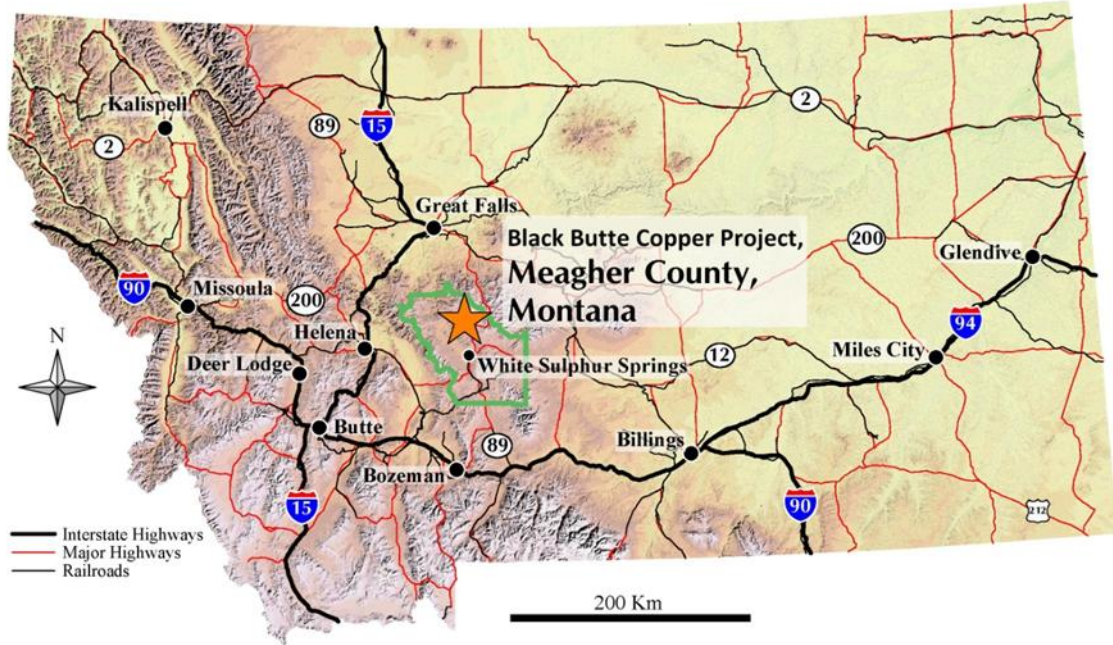

**Figure 1**  
**Black Butte Copper Project Location Map**  
**Meagher County, MT, USA**

**Figure 2**  
**Black Butte Copper Project Proposed Mine Site Surface Layout**  
**Meagher County, MT, USA**

**Figure 3**  
**Black Butte Copper Project Underground 3-D Mine Plan**  
**Meagher County, MT, USA**