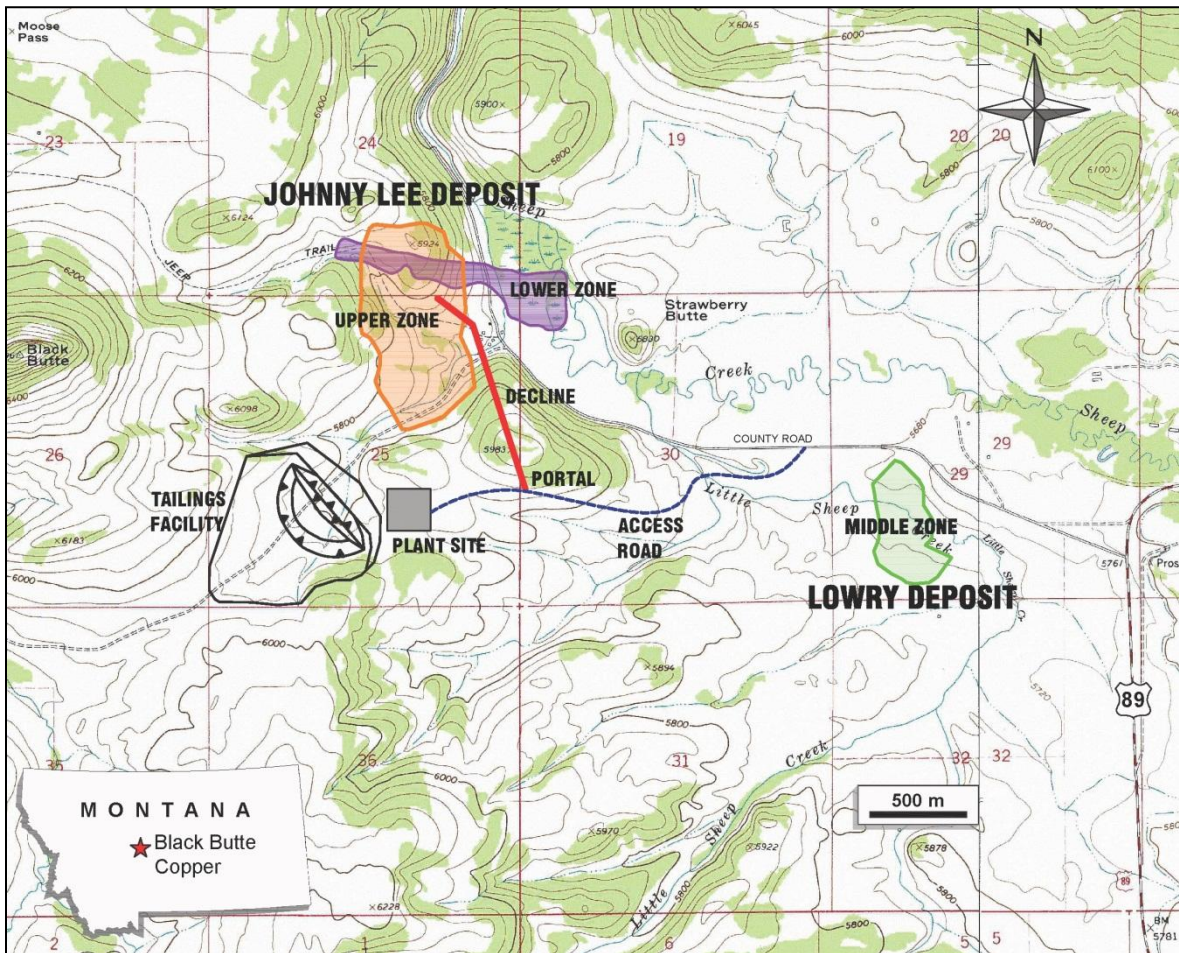

**Figure 1**  
**Black Butte Copper Project Location Map**  
**Meagher County, MT, USA**

**Figure 2**  
**Black Butte Copper Project Proposed Mine Site Surface Layout**  
**Meagher County, MT, USA**

**Figure 3**  
**Black Butte Copper Project Underground 3-D Mine Plan**  
**Meagher County, MT, USA**