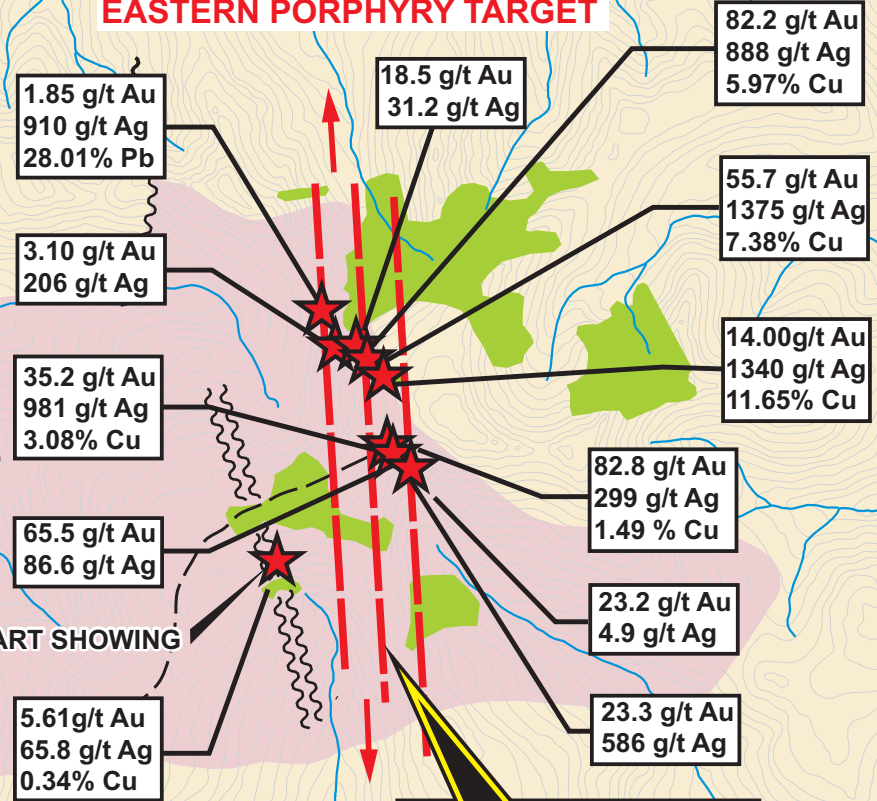

WESTERN VEIN TARGETS

EASTERN PORPHYRY TARGET

HART SHOWING

Bonanza Zone structural trend

- Copper >100 ppm
- Silver >2 ppm
- Fault
- Prospectors Mtn. Suite
- Carmacks Group