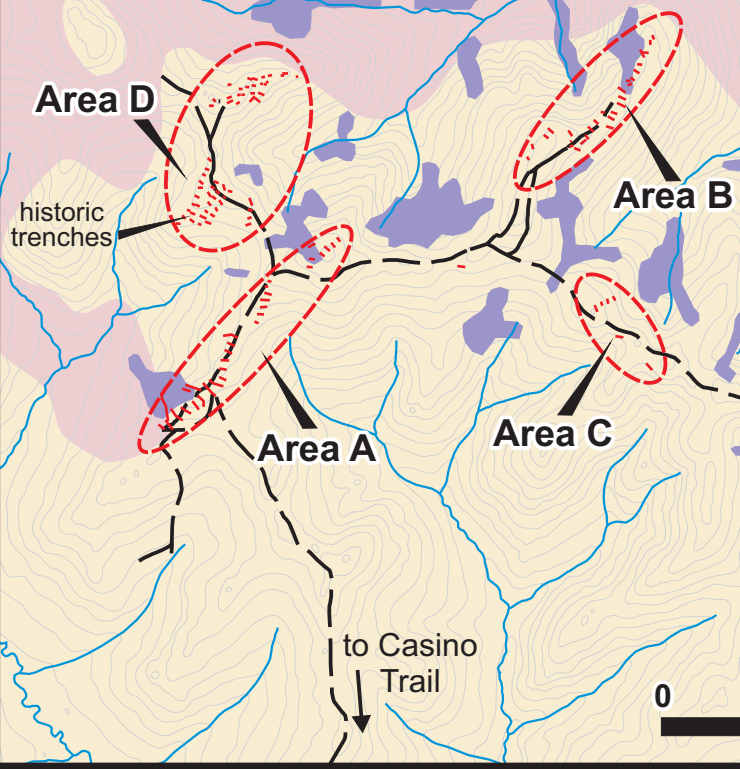

WESTERN VEIN TARGETS

EASTERN PORPHYRY TARGET

HART SHOWING

Bonanza Zone structural trend

- Copper >100 ppm
- Silver >2 ppm
- Fault
- Prospectors Mtn. Suite
- Carmacks Group