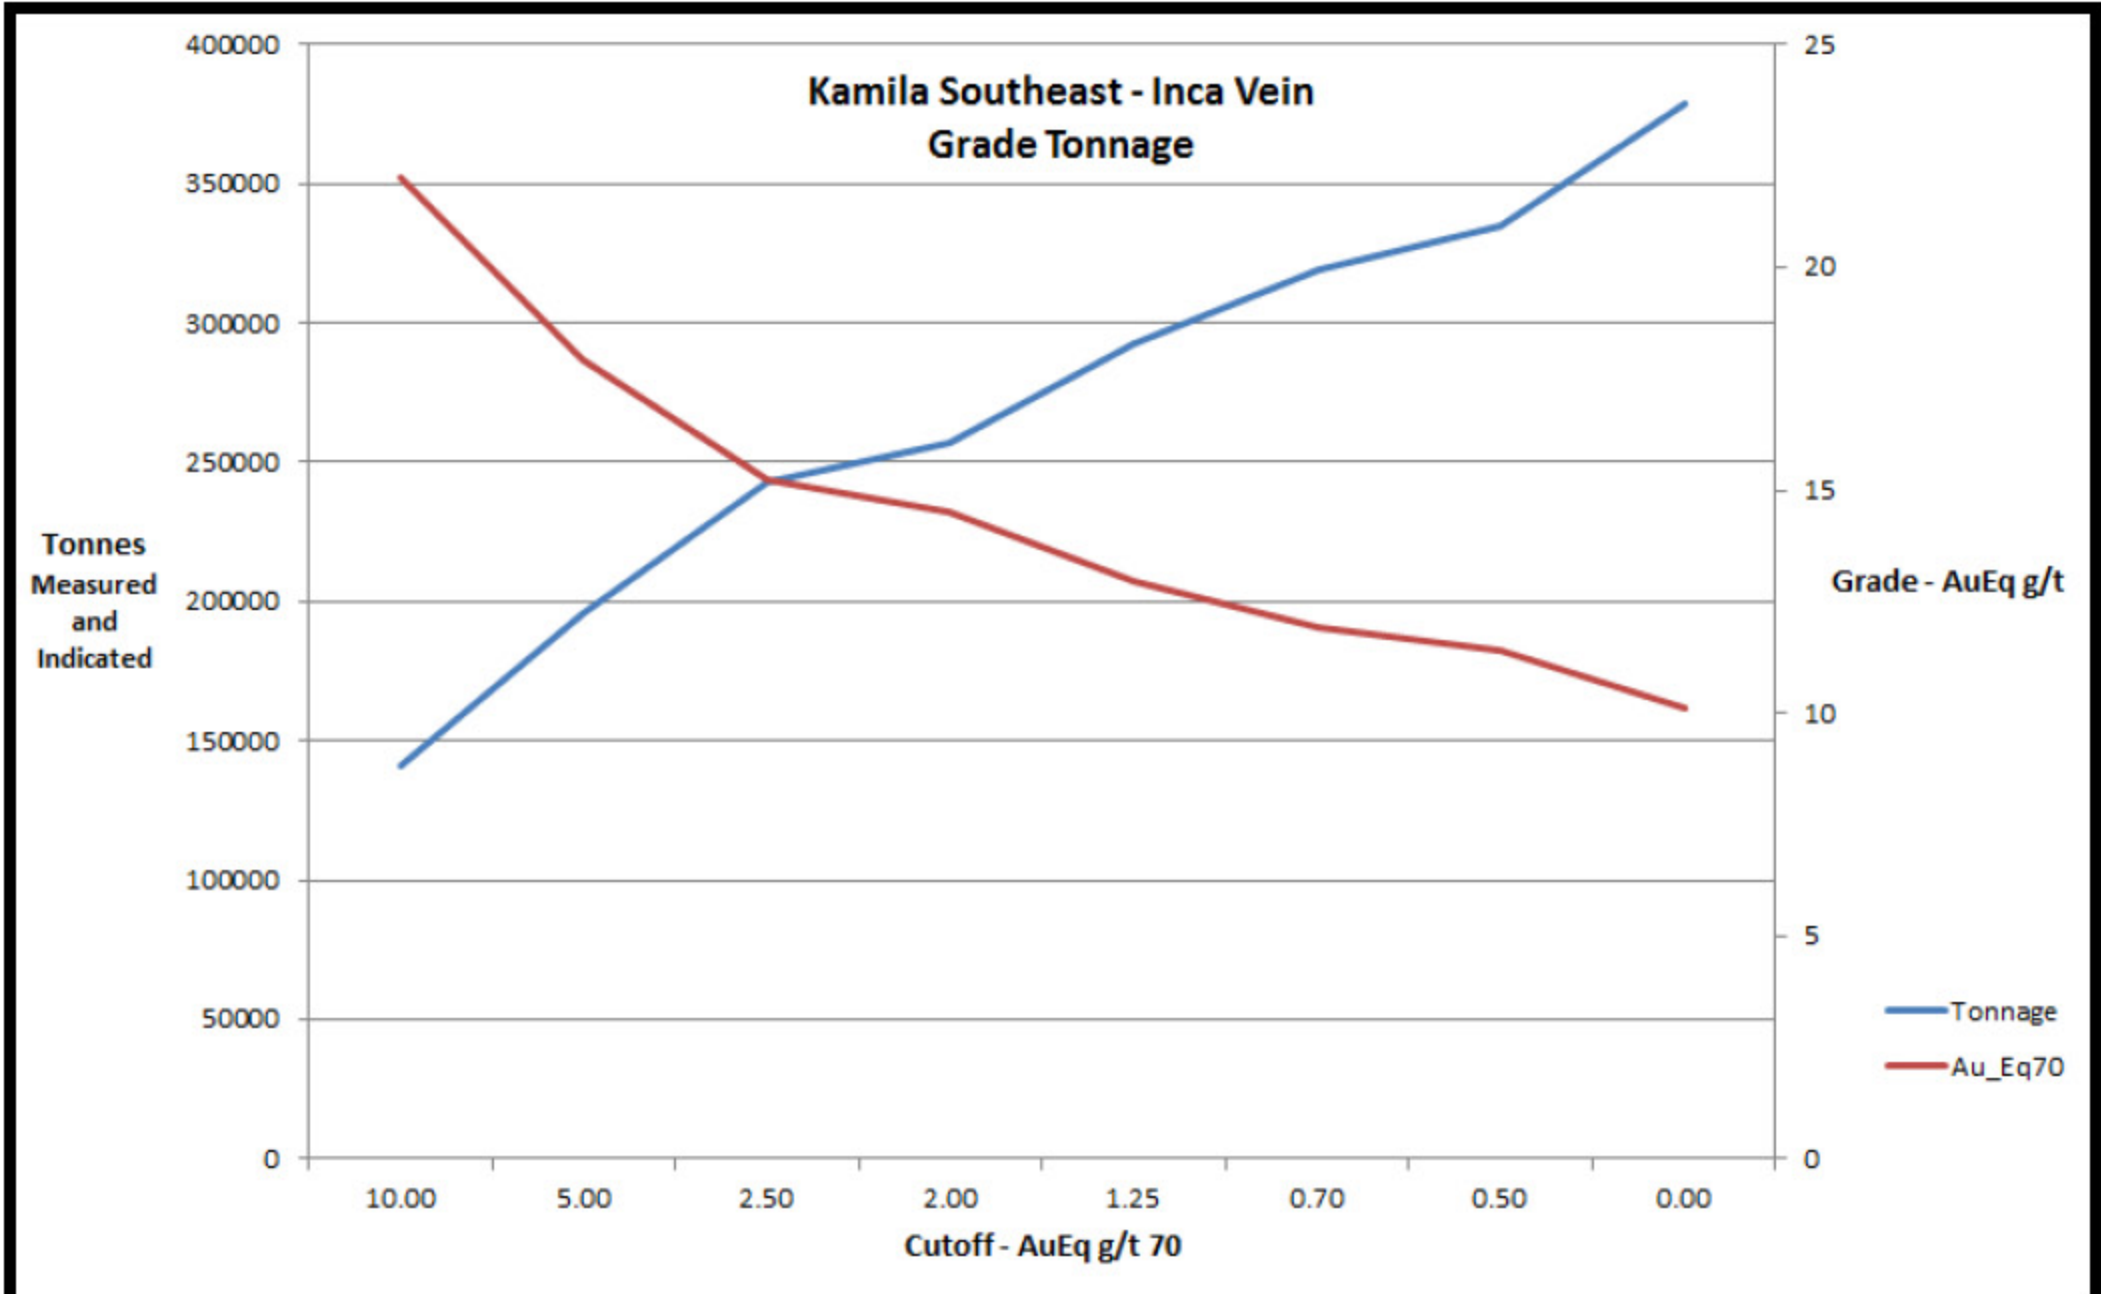

Figure 1: Generalised Longitudinal Section with Location of New Kamila Southeast Zone Resource

Figure 2: Kamila Southeast Zone – Inca Vein Resource Outline on Longitudinal Section

Figure 3: Grade – Tonnage Plot Kamila Southeast Zone