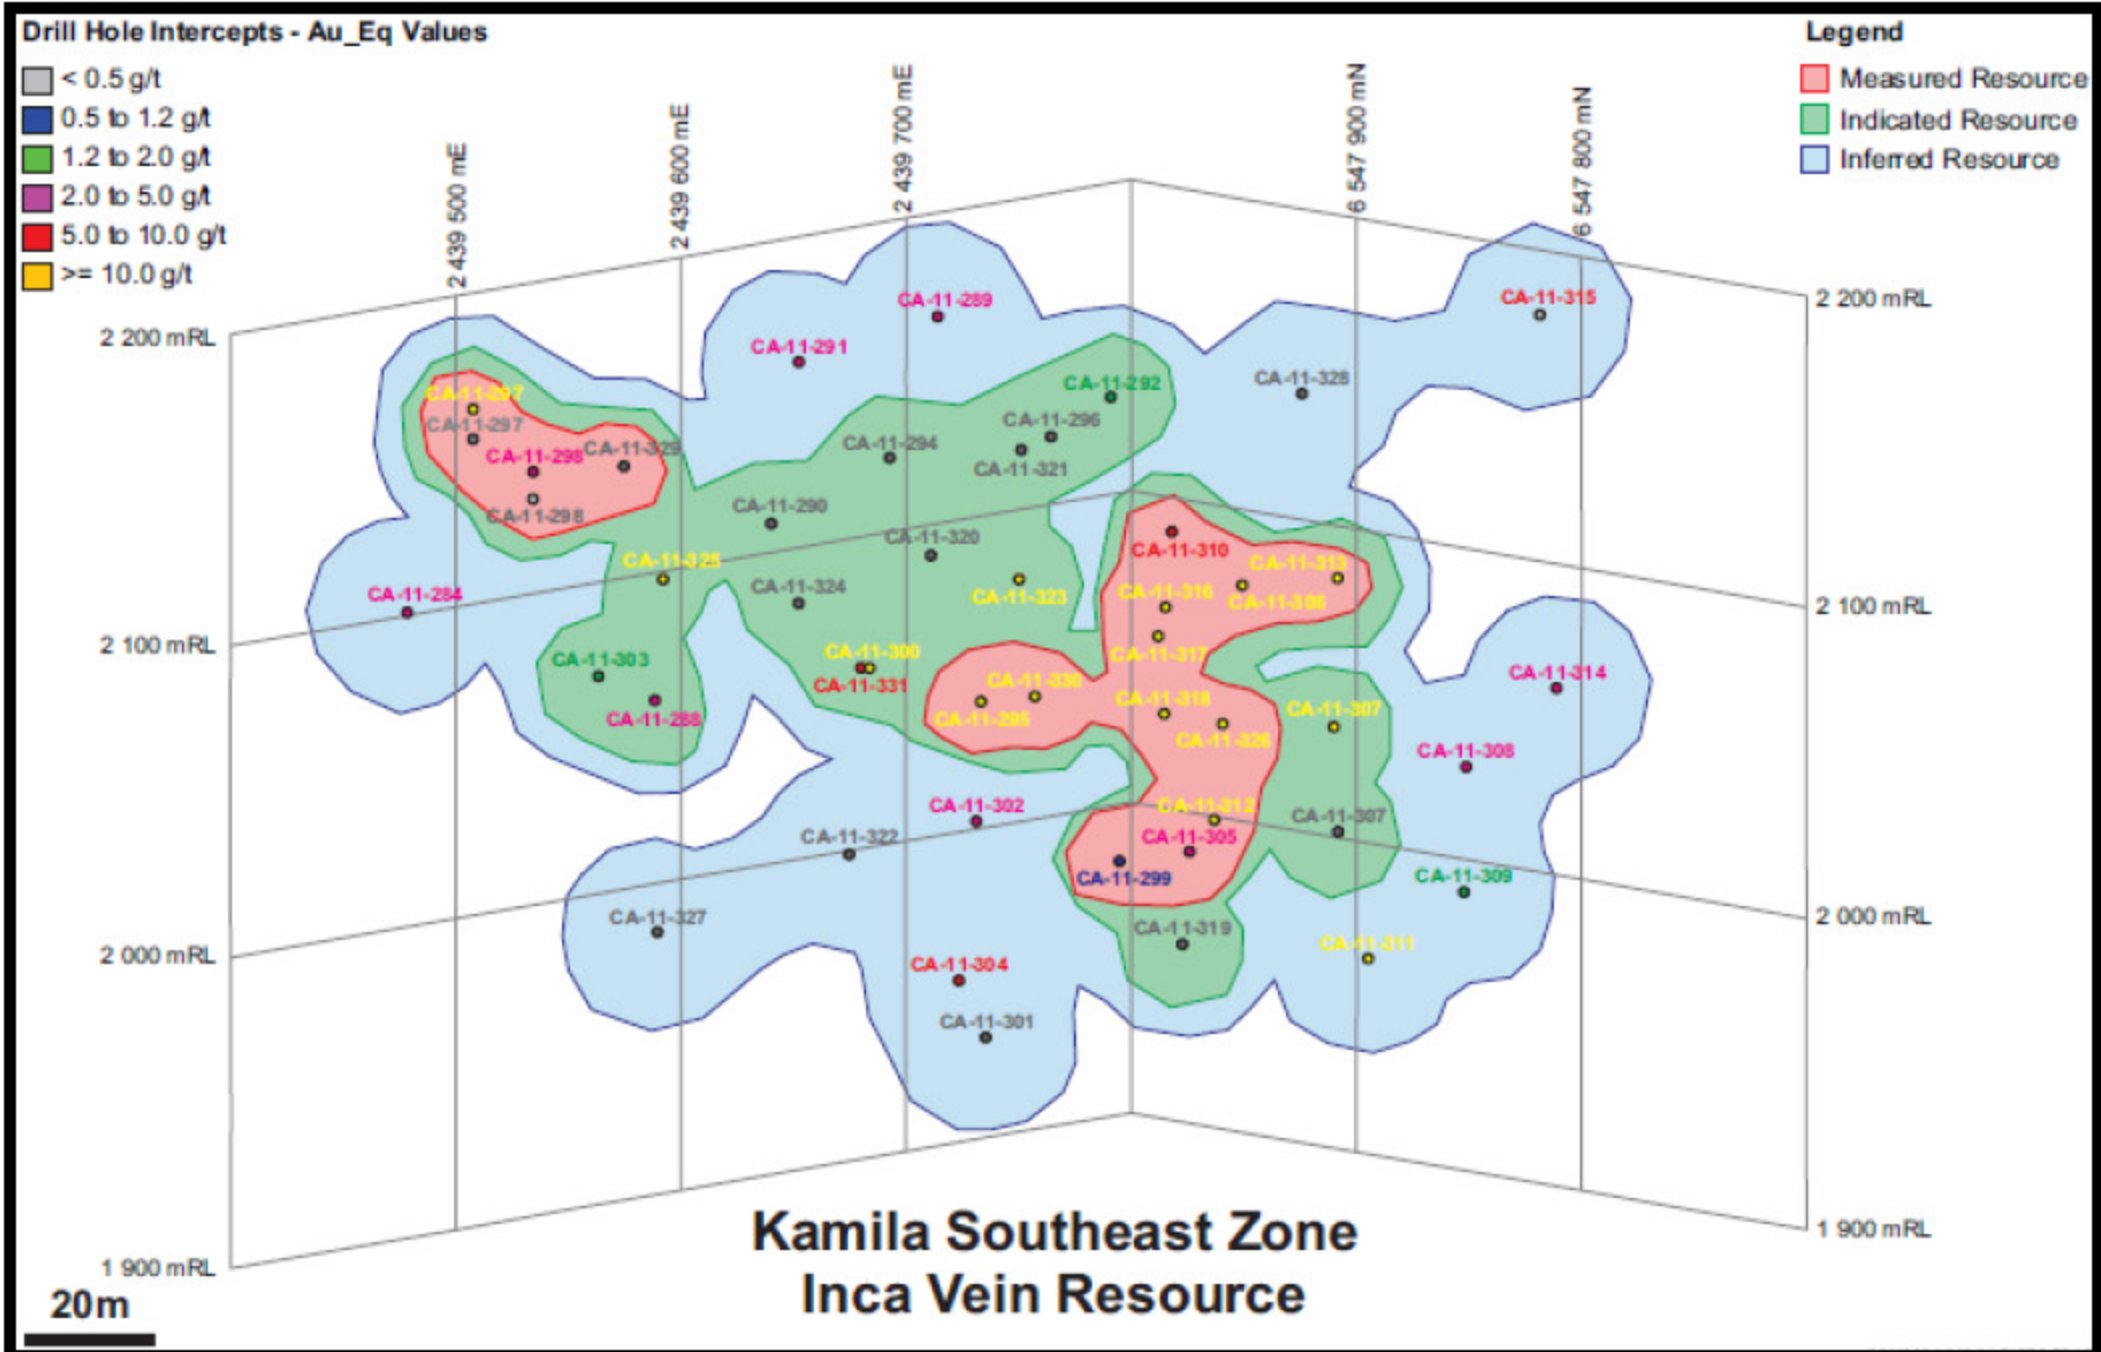

Figure 1: Generalised Longitudinal Section with Location of New Kamila Southeast Zone Resource

Figure 2: Kamila Southeast Zone – Inca Vein Resource Outline on Longitudinal Section

Figure 3: Grade – Tonnage Plot Kamila Southeast Zone

PROJECT LOCATIONS