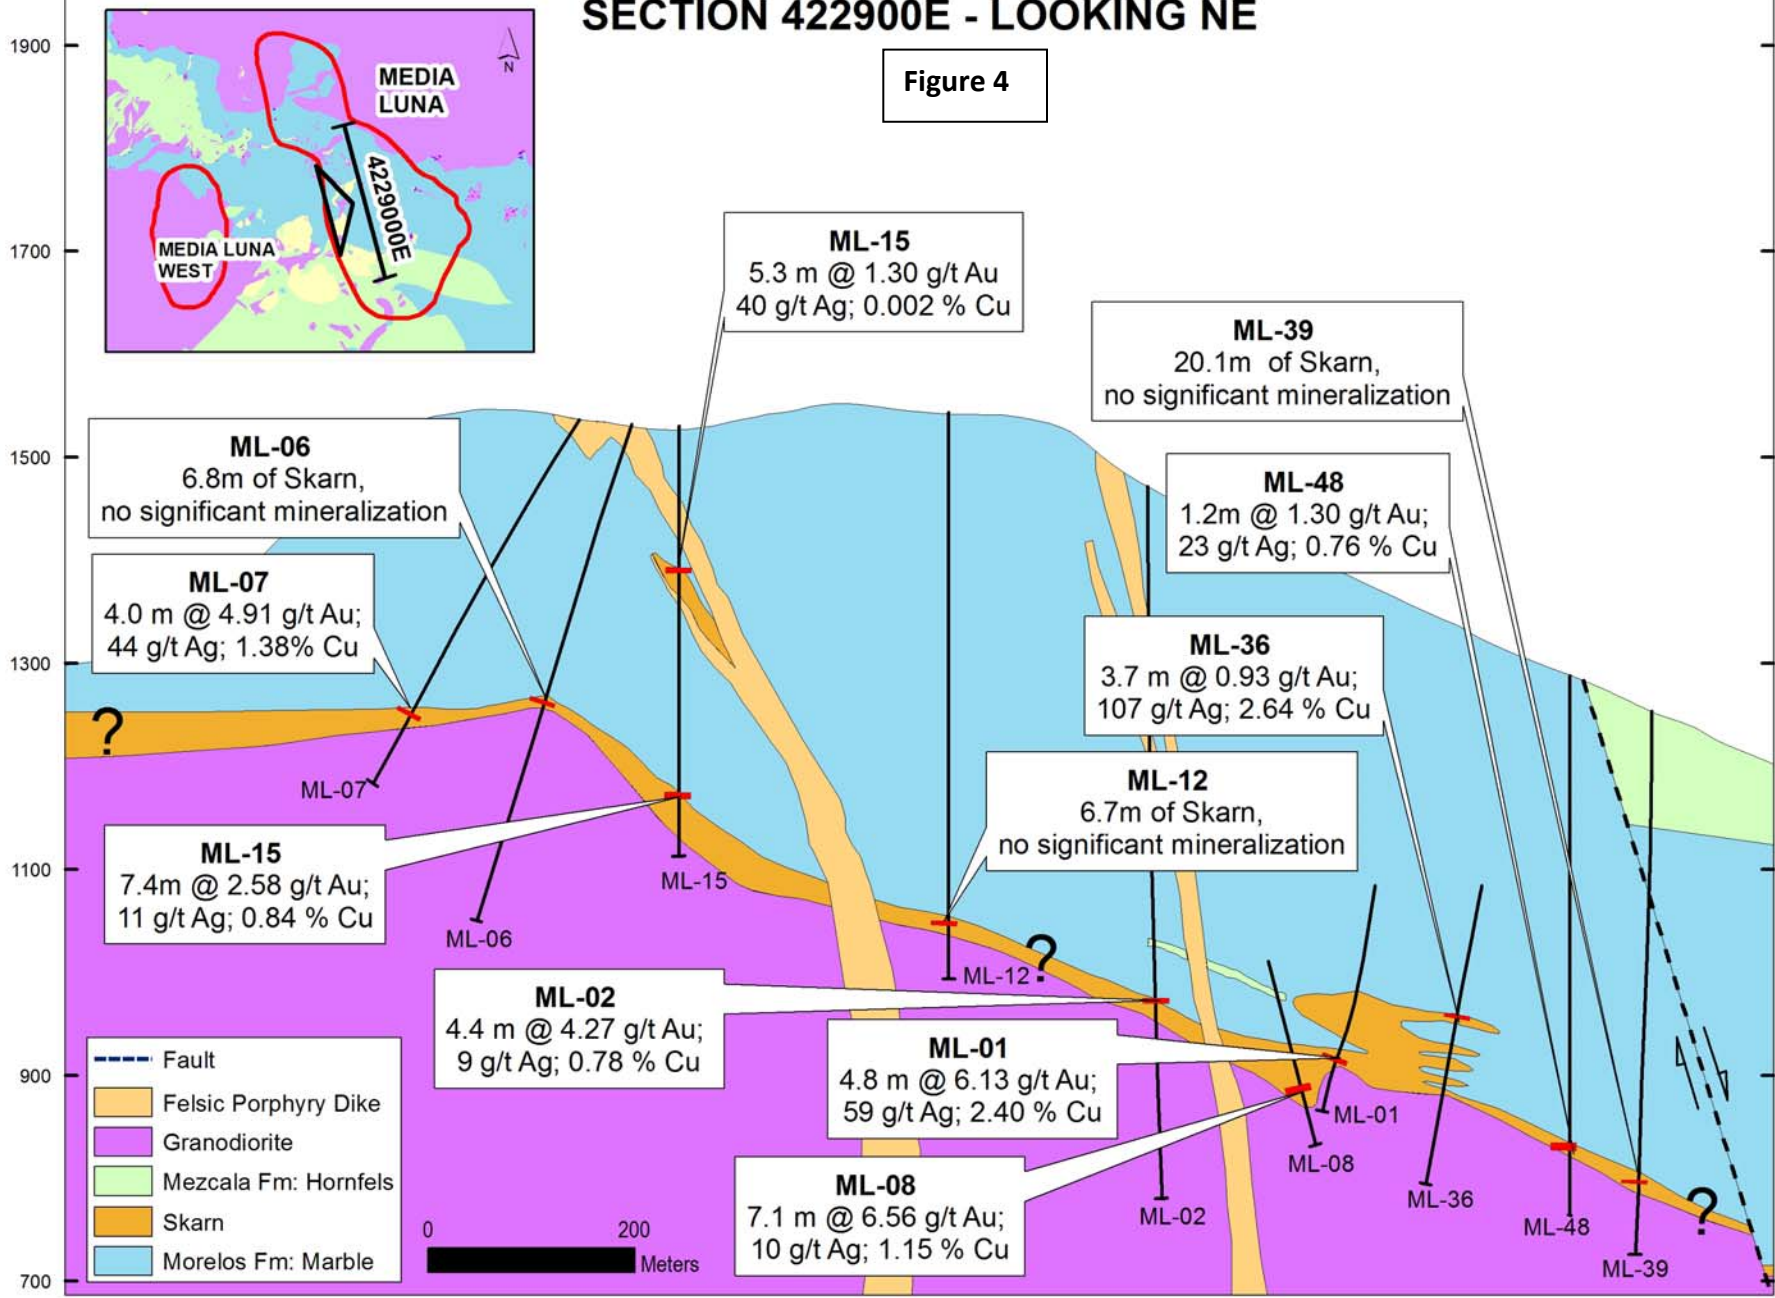

Media Luna – Drill Holes That Pierced The Marble / Intrusive Contact Zone

Figure 2

MEDIA LUNA TARGET SECTION 1984915N - LOOKING NW

Figure 3

MEDIA LUNA TARGET SECTION 422900E - LOOKING NE

Figure 4

MEDIA LUNA TARGET SECTION 1984624N - LOOKING NE

Figure 5