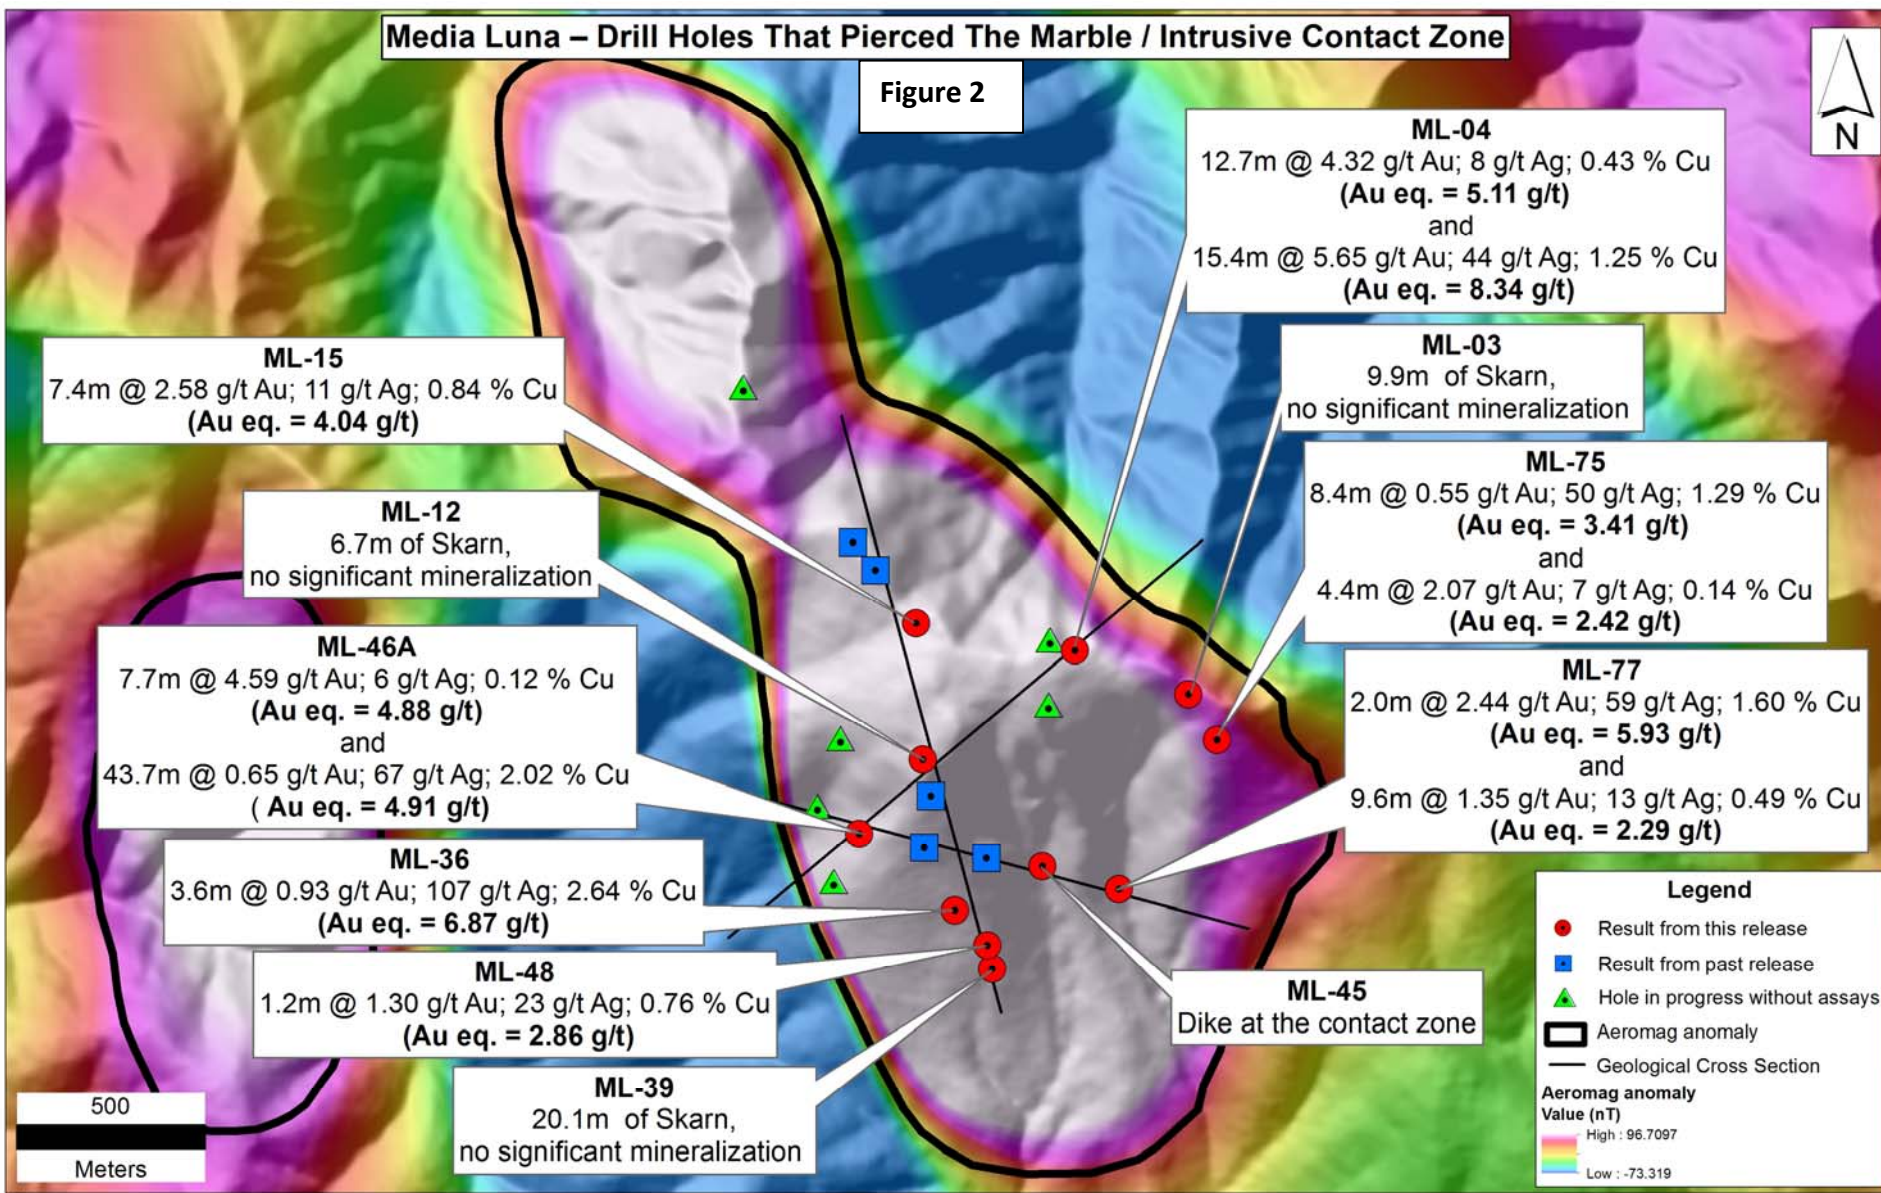

Media Luna – Drill Holes That Pierced The Marble / Intrusive Contact Zone

Figure 2

MEDIA LUNA TARGET SECTION 1984915N - LOOKING NW

Figure 3

MEDIA LUNA TARGET SECTION 422900E - LOOKING NE

Figure 4

MEDIA LUNA TARGET SECTION 1984624N - LOOKING NE

Figure 5