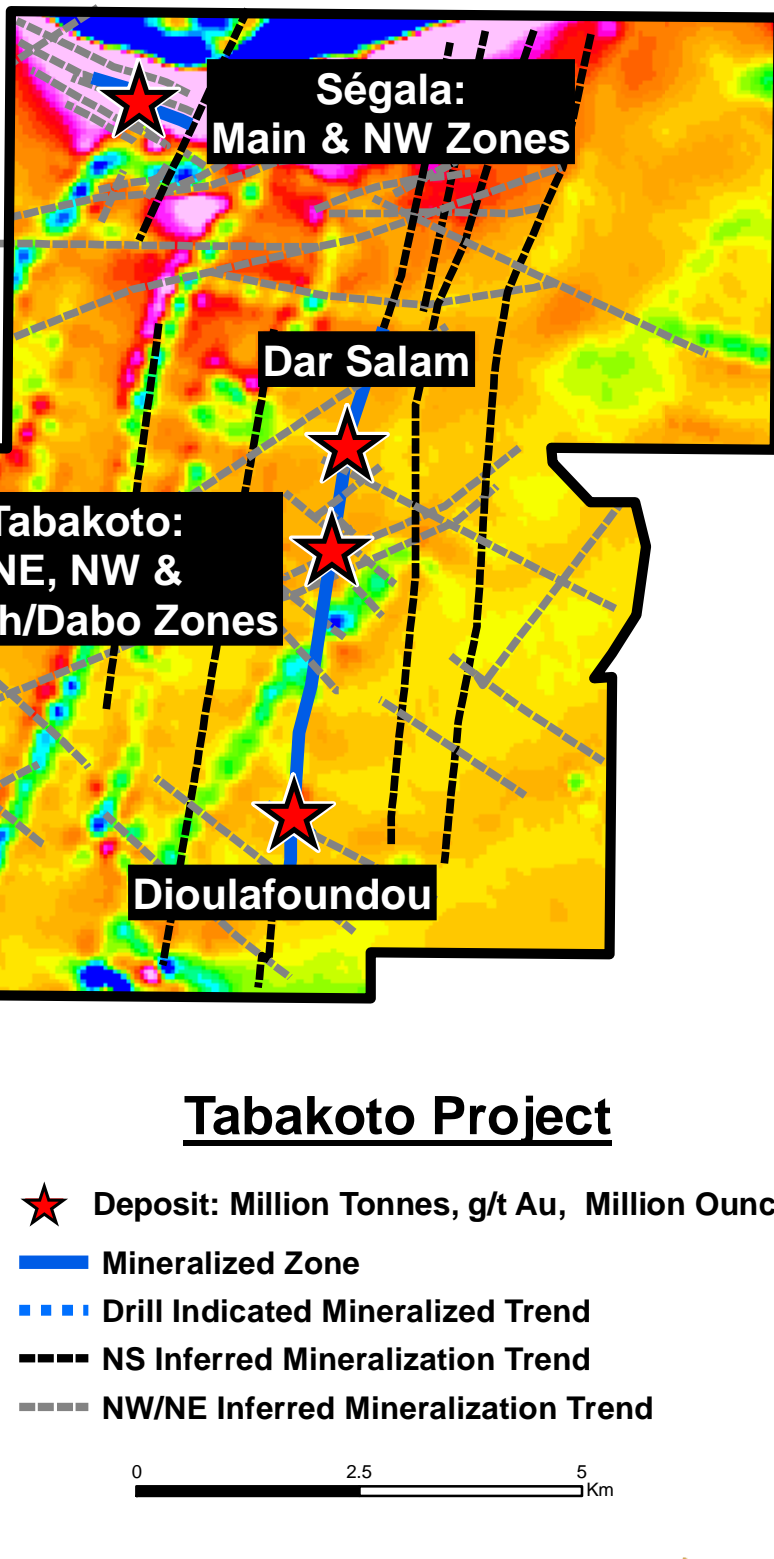

255000

260000

265000

1435000

1430000

1425000

**Ségala:
Main & NW Zones**

Dar Salam

**Tabakoto:
NE, NW &
South/Dabo Zones**

Dioulafoundou

Djambaye II

Tabakoto Project

-  Deposit: Million Tonnes, g/t Au, Million Ounces
-  Mineralized Zone
-  Drill Indicated Mineralized Trend
-  NS Inferred Mineralization Trend
-  NW/NE Inferred Mineralization Trend