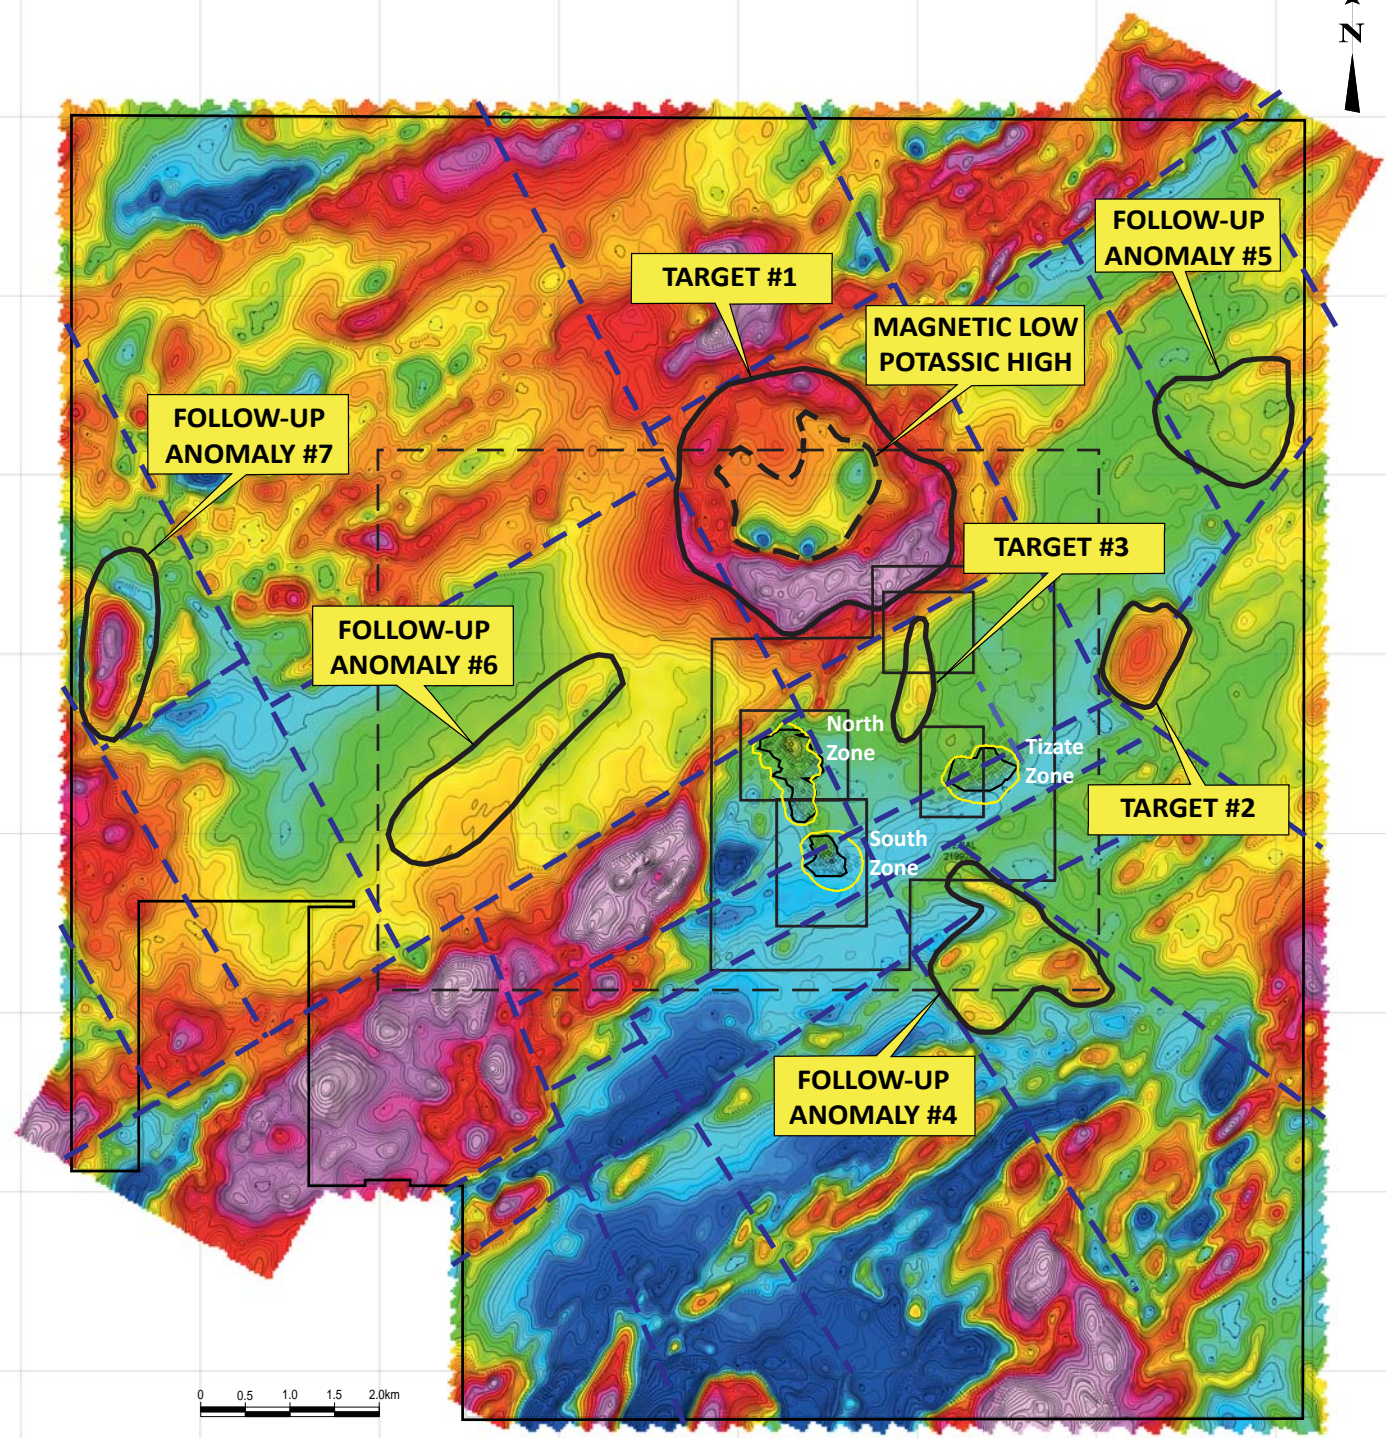

- Legend**
- Resource Outline
 - Pit Outline
 - Exploration Target Areas
 - - - Faults

Tepal Project - Reduced-to-Pole Magnetic Intensity

GEOLOGIX
EXPLORATIONS INC.