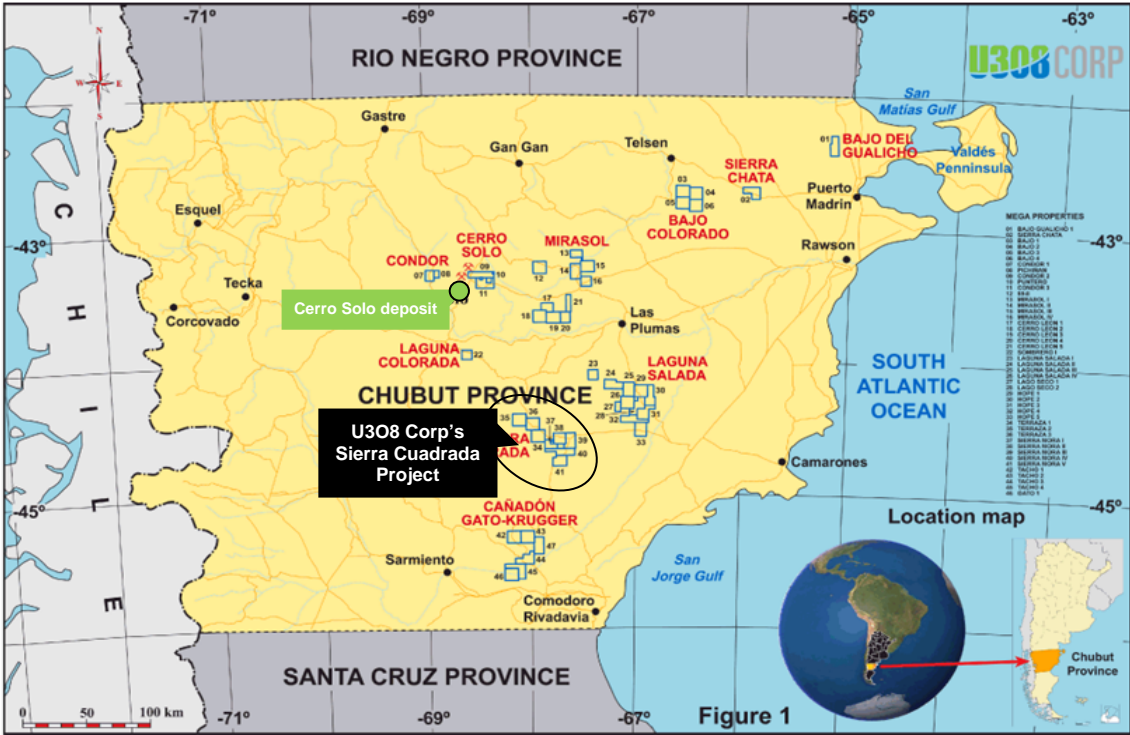

Figure 1 – U308 Corp’s Exploration Properties in Chubut Province, Argentina

Map shows location of U308 Corp’s Sierra Cuadrada concessions (labeled in black). U308 Corp’s other properties in Chubut Province are labeled in red. Argentina’s state-owned uranium deposit, Cerro Solo, is marked by a green dot.