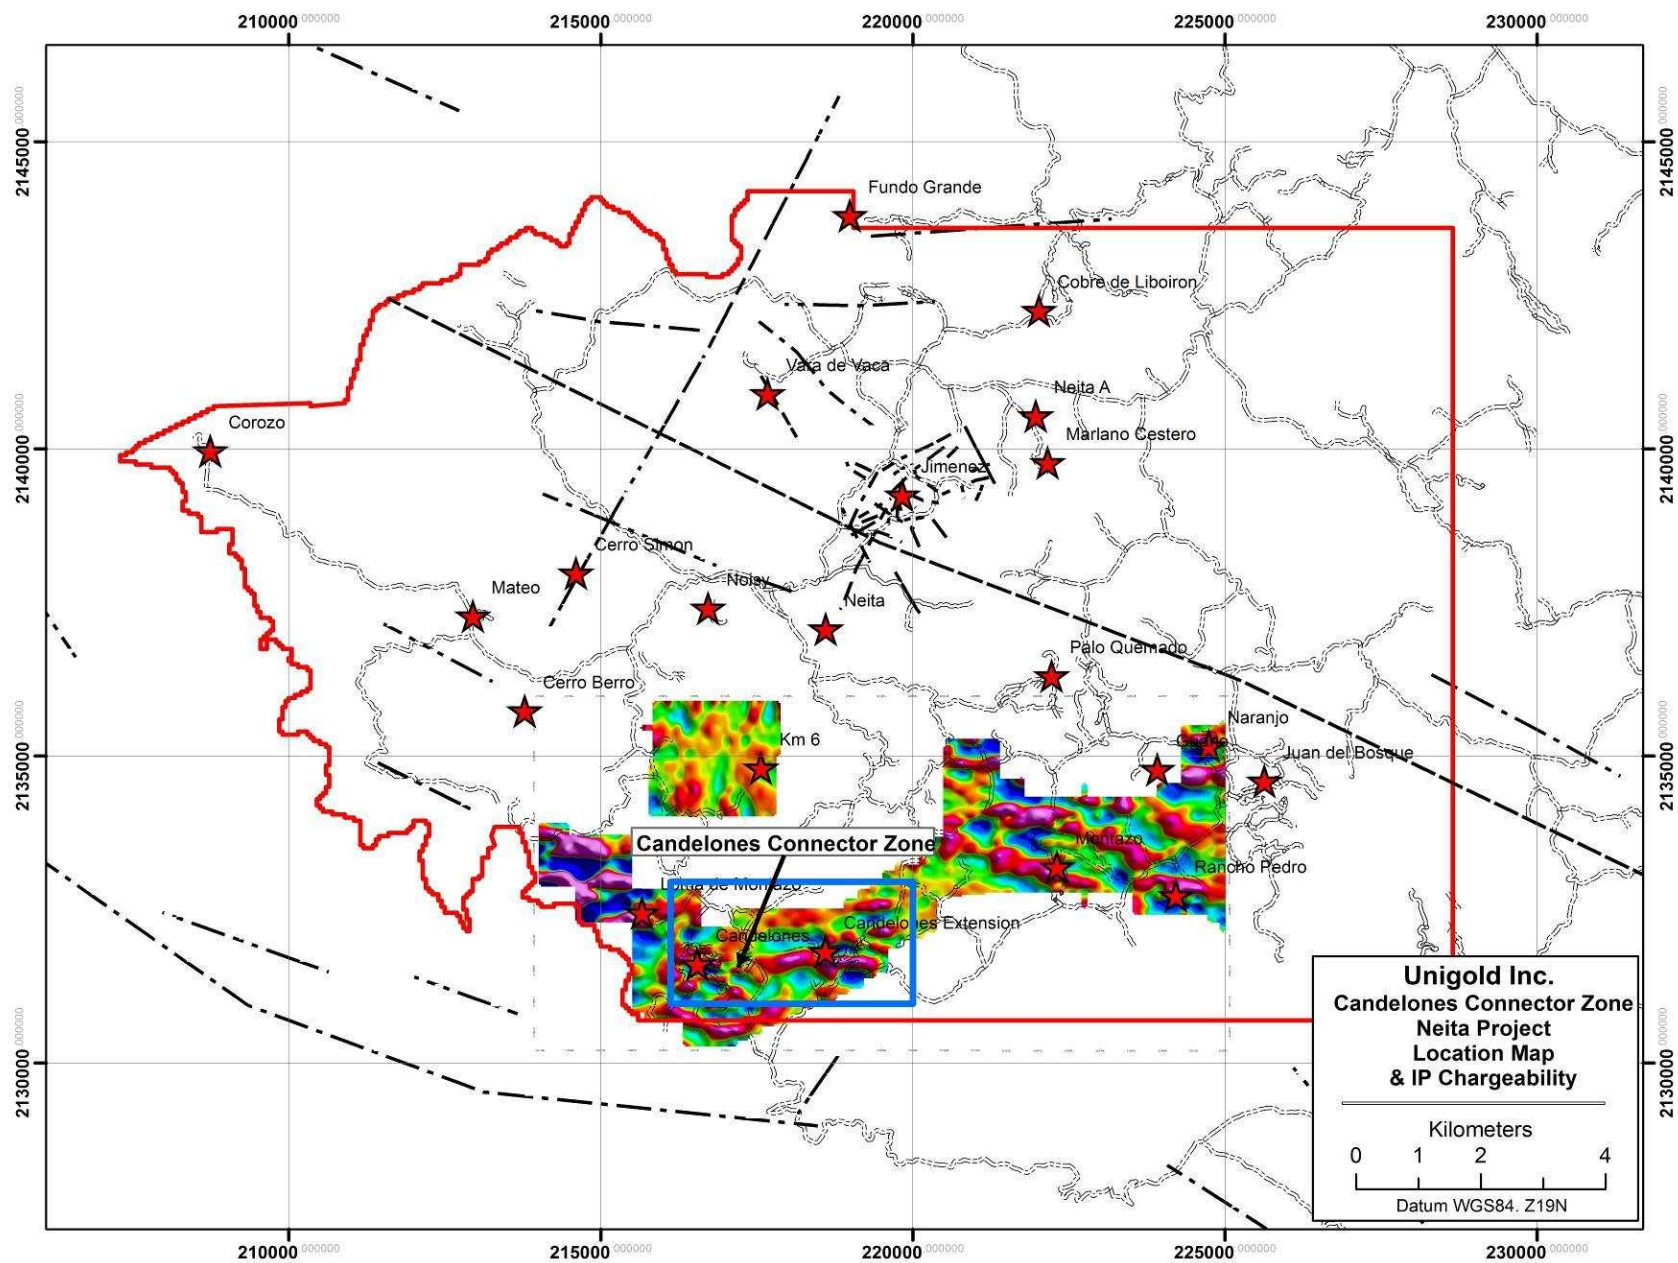

Figure 1: Candelones area with IP Chargeability, Neita Concession, Dominican Republic

Figure 2: Candelones Area Aerial Map, Neita Concession, Dominican Republic

Figure 3: Candelones Connector Zone continuous sample highlights, Drill Holes, IP Chargeability, Neita Concession, Dominican Republic

Figure 4: Candelones Connector Zone, Historical & Planned Drill Holes, IP Chargeability, Neita Concession, Dominican Republic

Figure 5: Neita Property, Regional IP Chargeability with Connector Zone area highlighted, Numerous IP targets remain untested.