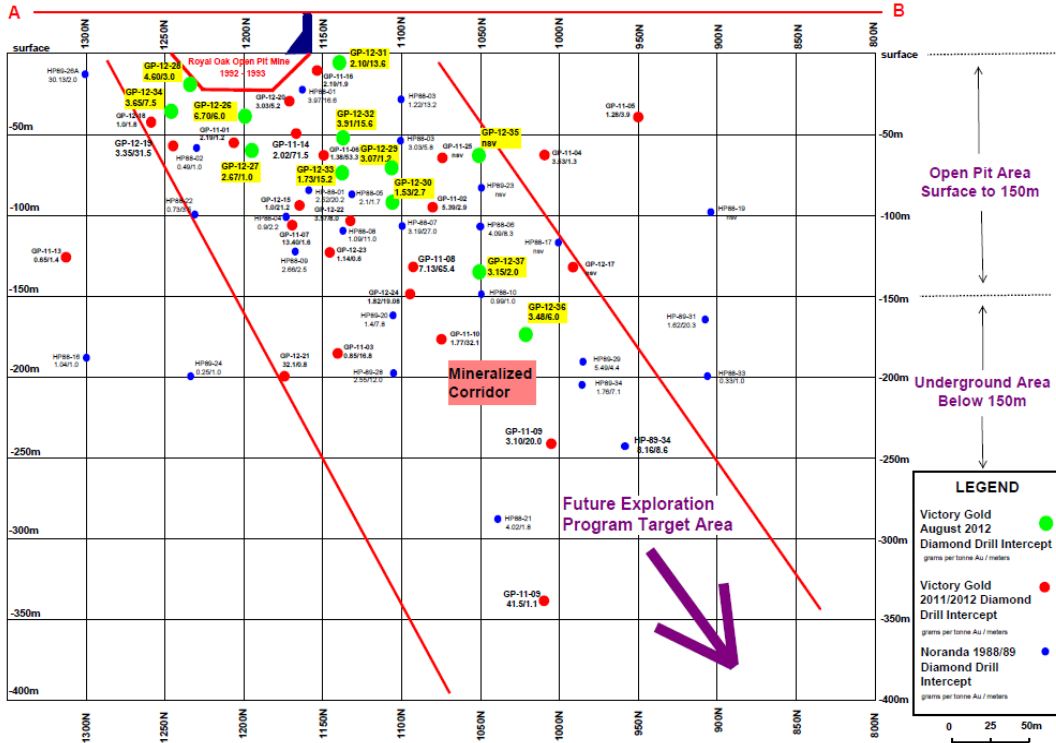

# Figure 2: Drill Hole Intercepts – Gold Pike Mine Property Exploration Program

Victory Gold Mines Inc. - Gold Pike Mine Property - Longitudinal Section - looking NE