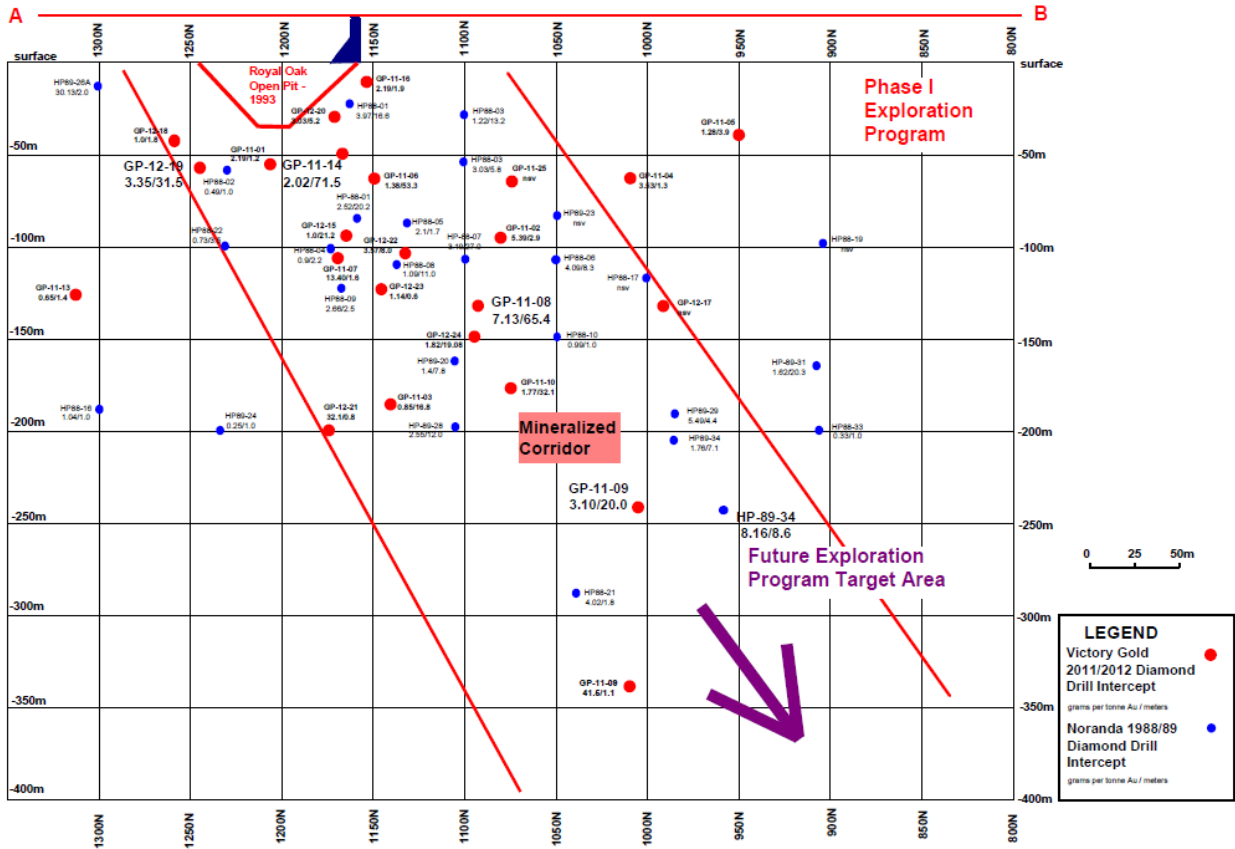

Figure 1

Victory Gold Mines Inc. - Gold Pike Mine Property - Longitudinal Section - looking NE