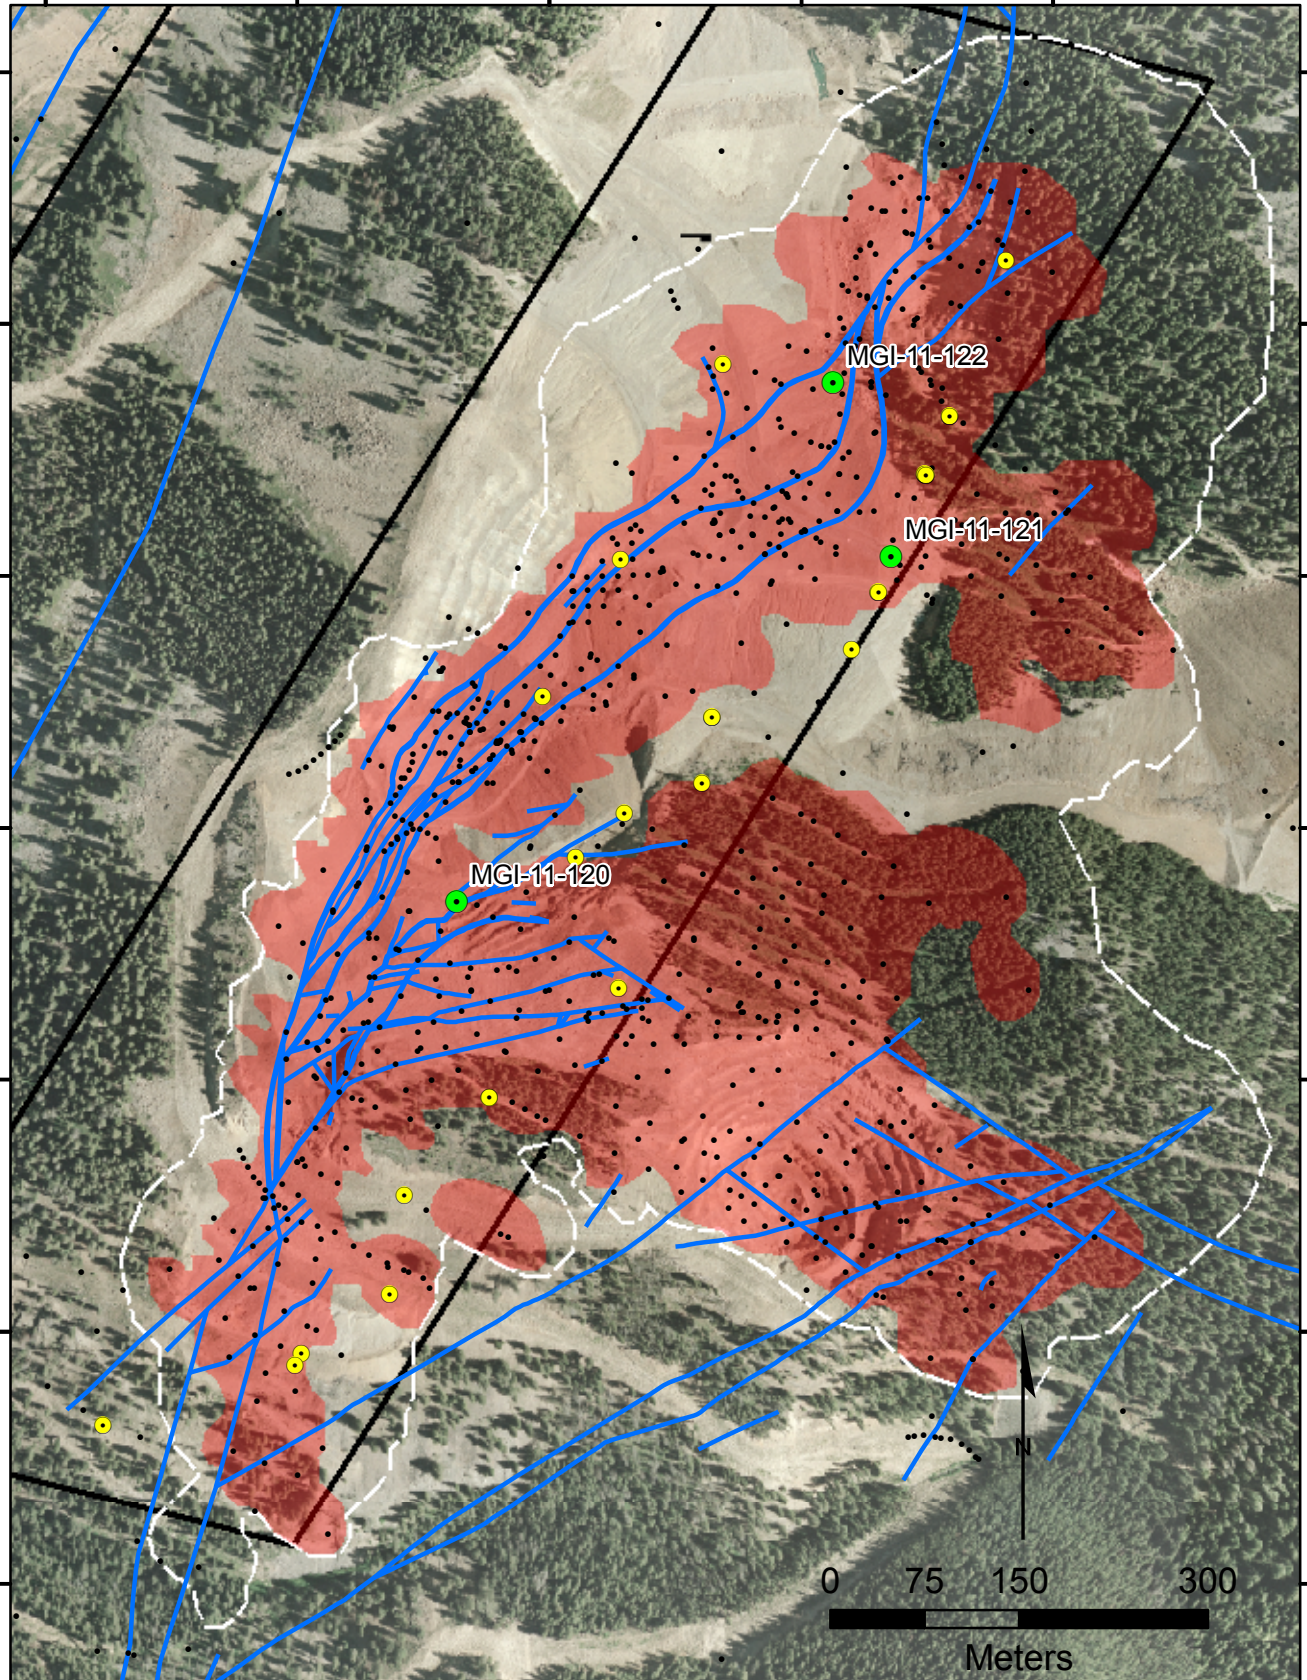

632000

632400

632800

4976800

4976800

4976400

4976400

4976000

4976000

632000

632400

632800

Legend

- 2011MGI DDHs
- 2011 MGI Proposed DDHs
- Historic DDH
- West End >0.55 g/t

Golden Meadows Project West End Prospect Drill Hole Location Map

October 28, 2011

MIDAS GOLD