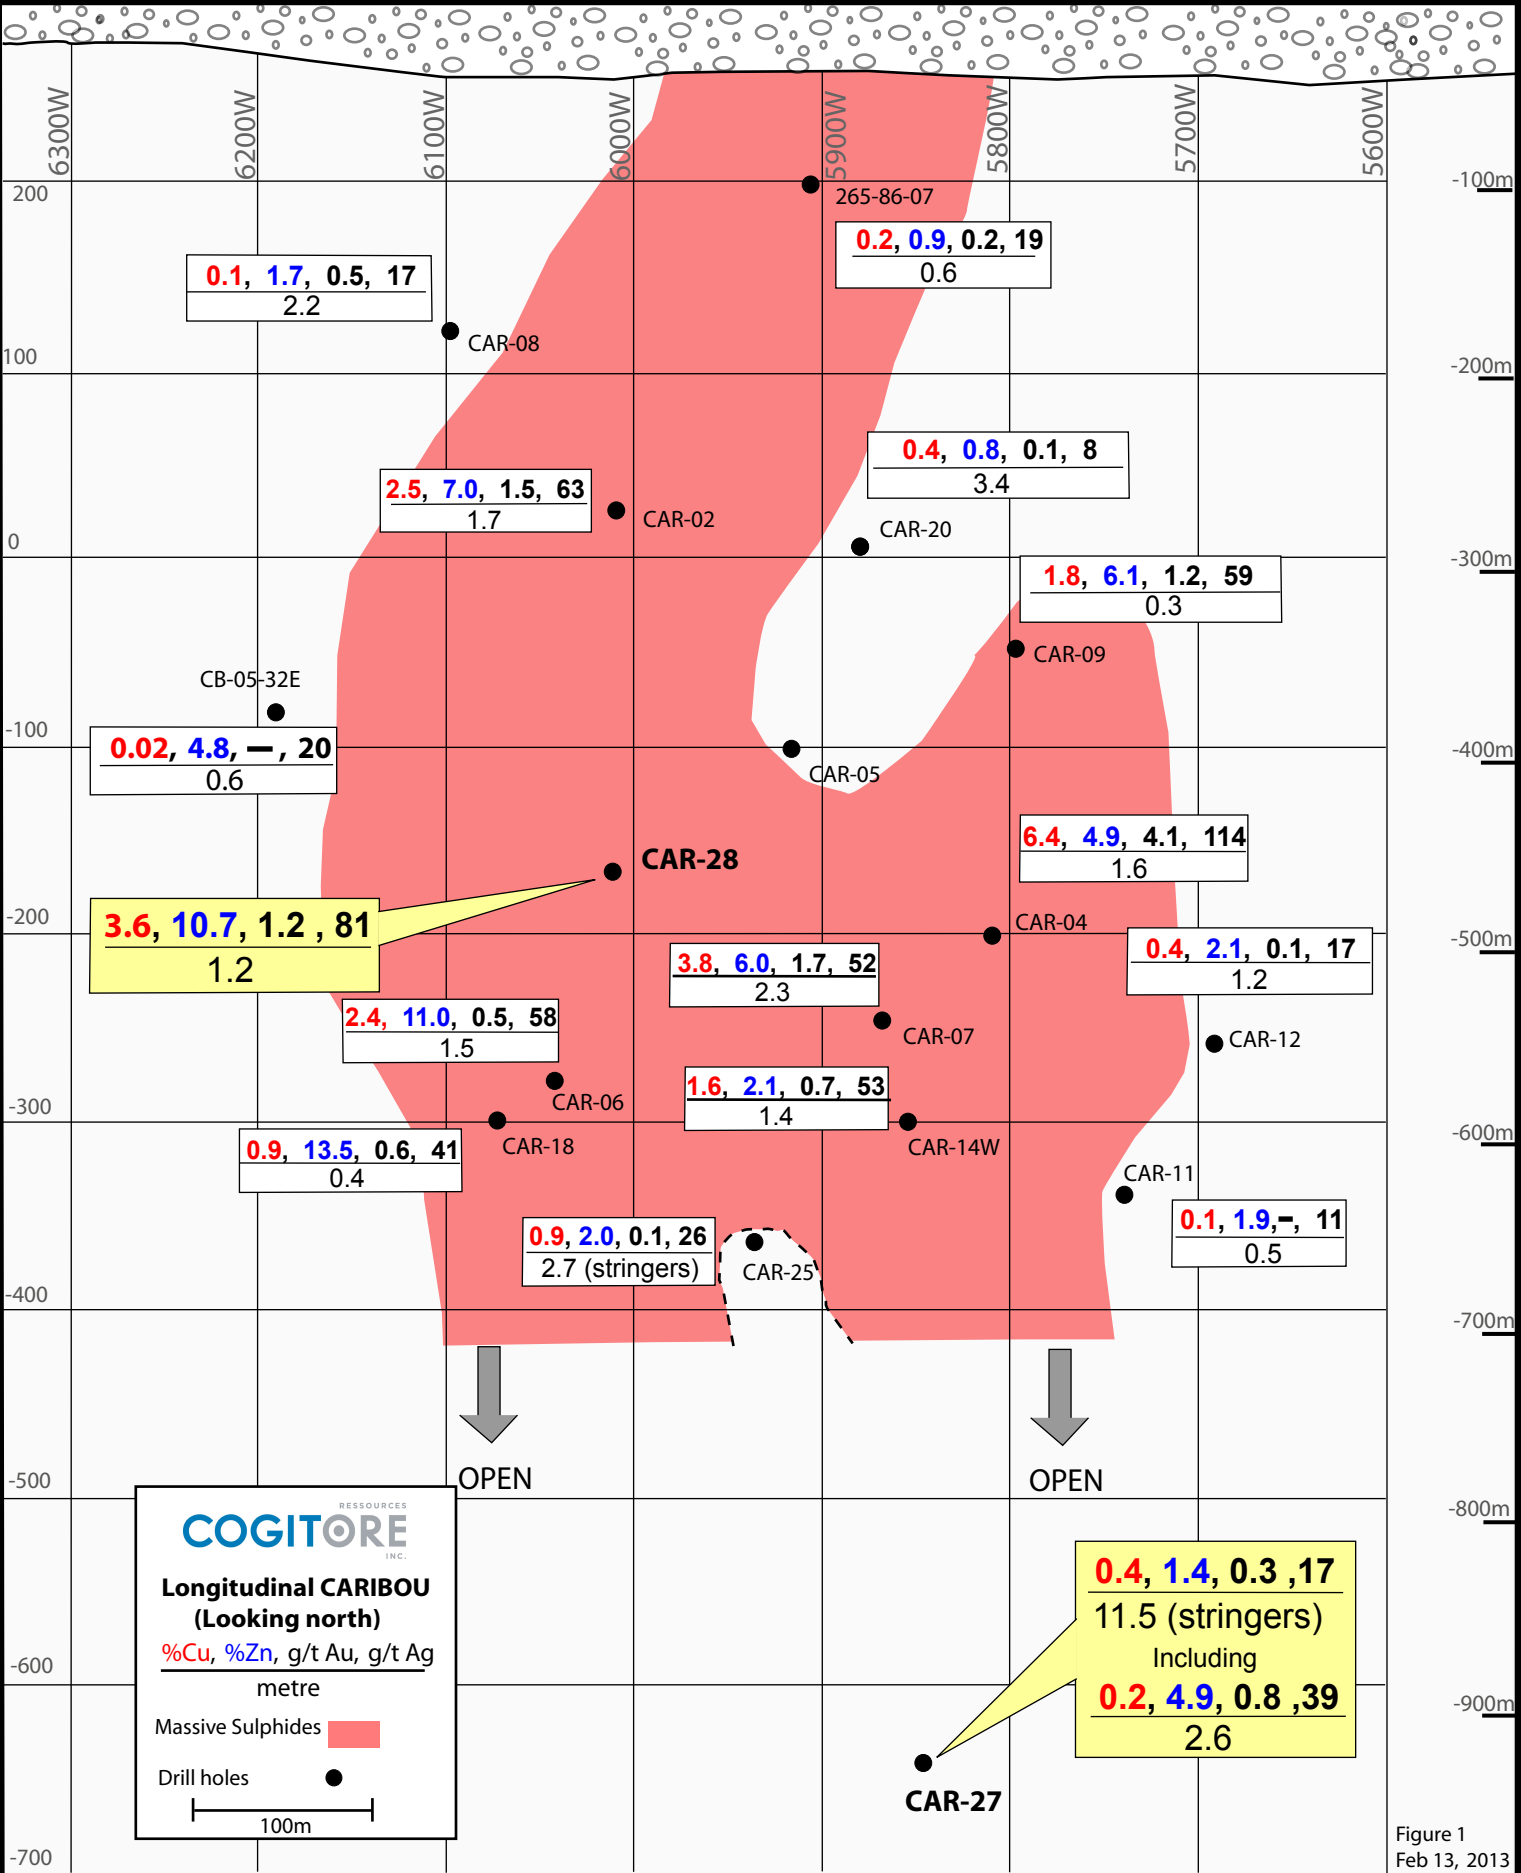

Elevation (sea level) 284m Depth from surface 0

COGITORE
RESOURCES
INC.

**Longitudinal CARIBOU
(Looking north)**

%Cu, %Zn, g/t Au, g/t Ag
metre

Massive Sulphides ■

Drill holes ●

100m

3.6, 10.7, 1.2, 81
1.2

0.4, 1.4, 0.3, 17
11.5 (stringers)
Including
0.2, 4.9, 0.8, 39
2.6

Figure 1
Feb 13, 2013