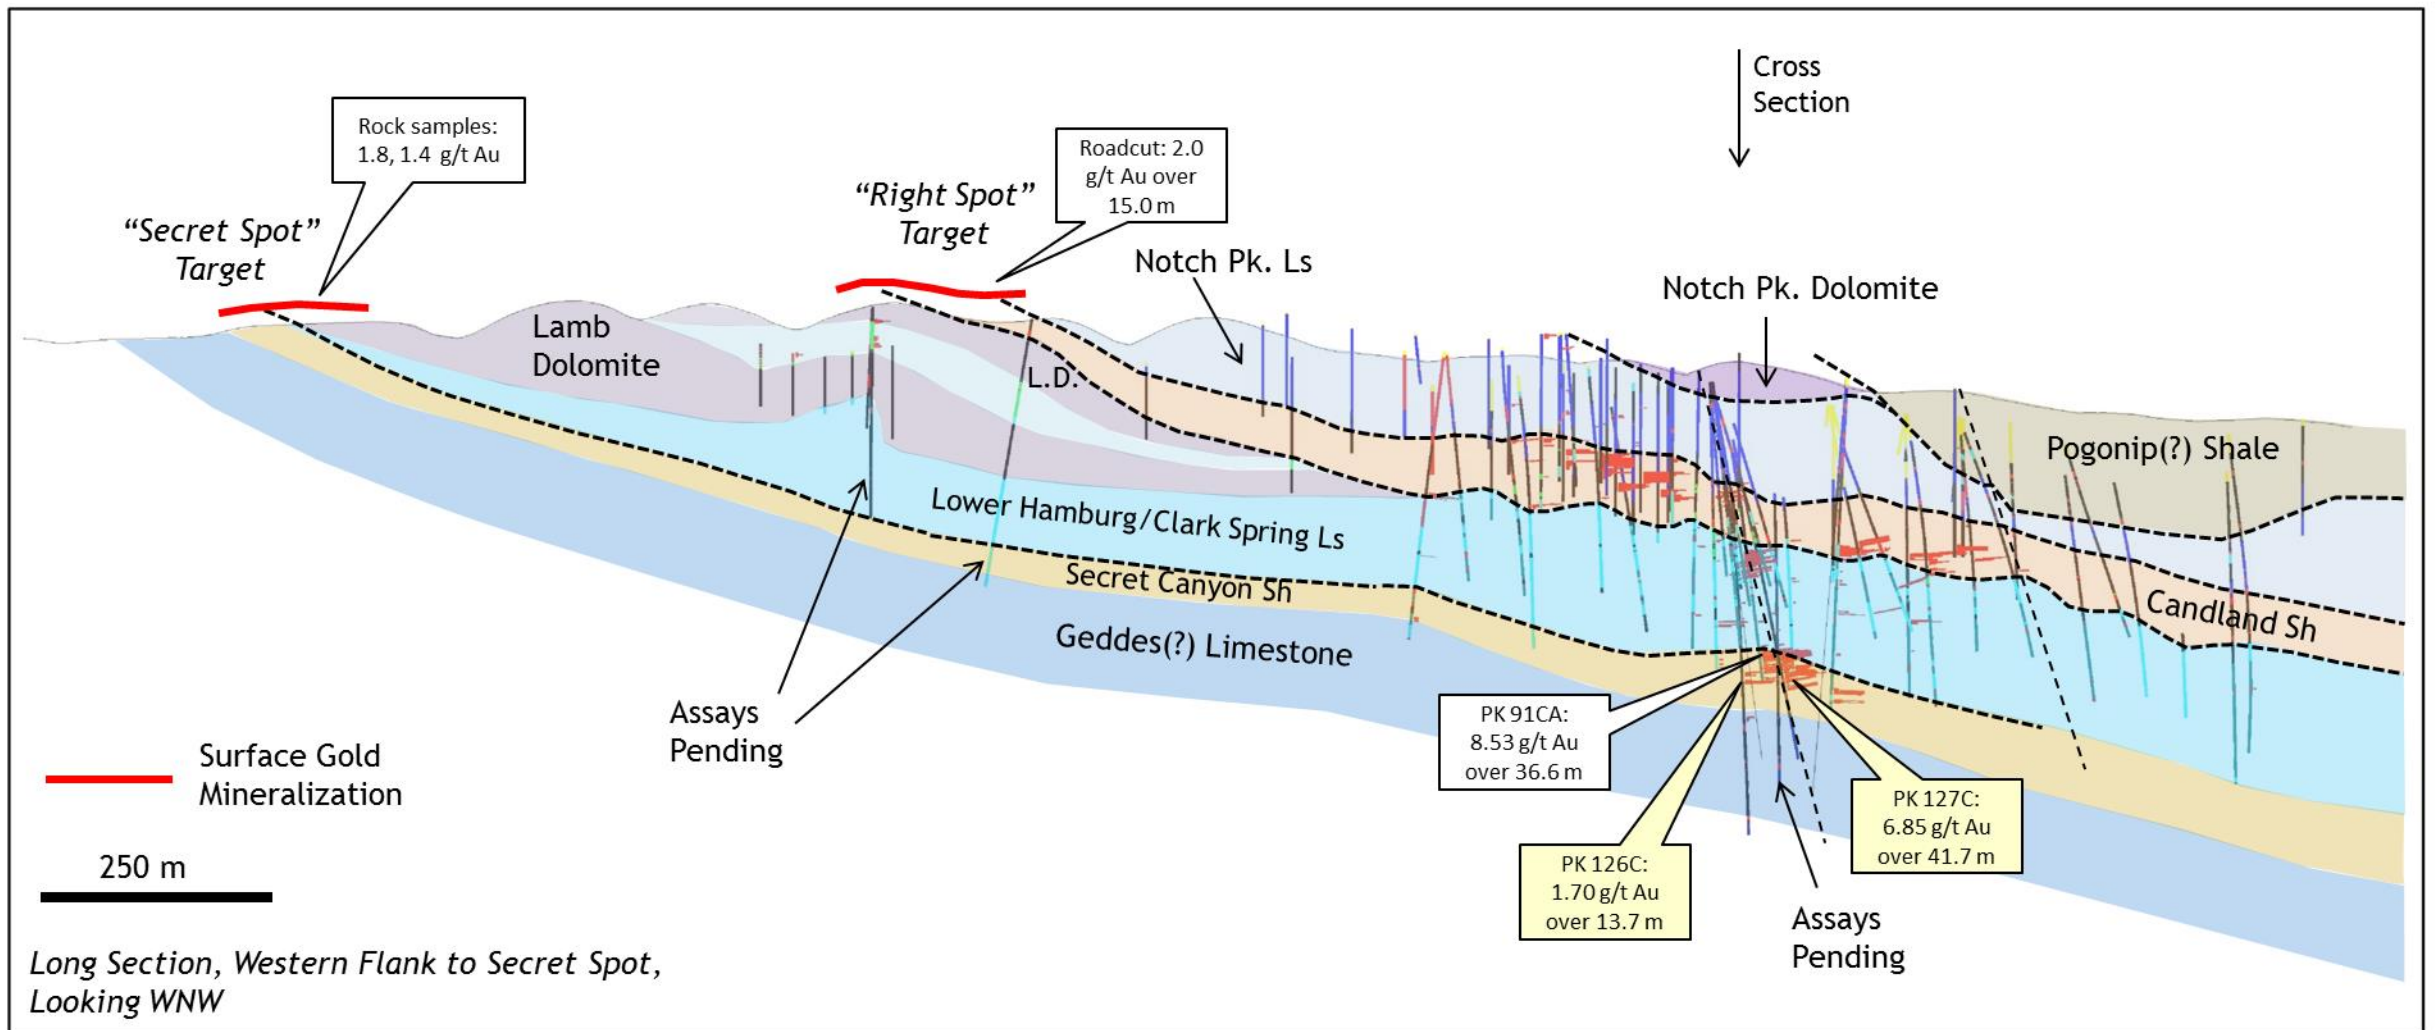

Western Flank Long Section

Kinsley is an early stage exploration property and does not contain any mineral resource estimates as defined by NI 43-101. The potential quantities and grades disclosed herein relating to targets at Kinsley are conceptual in nature and there has been insufficient exploration to define a mineral resource for these targets. It is uncertain if further exploration will result in these targets being delineated as a mineral resource. For more detailed information on Kinsley drill results from 2013 refer to Pilot Gold news releases relating to Kinsley during 2013 and 2014 available on SEDAR.