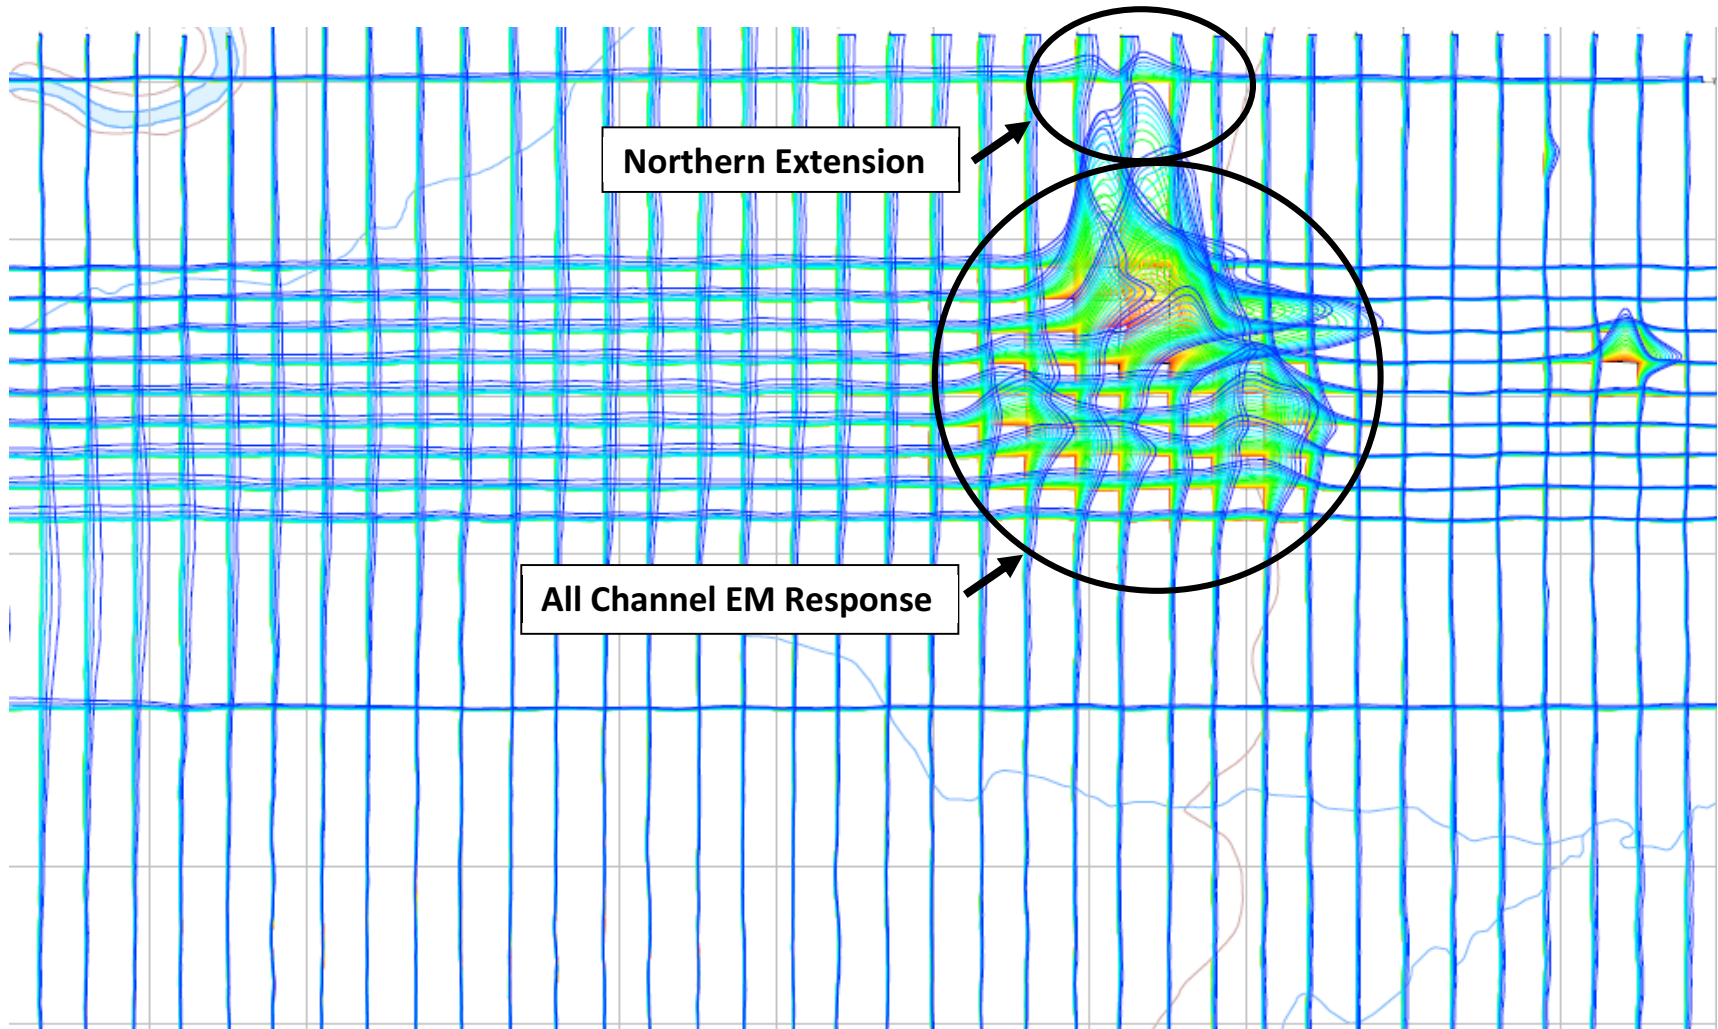

Blackflake West EM Profiles with All Channel Responses

0 500m 1,000m

Image 1