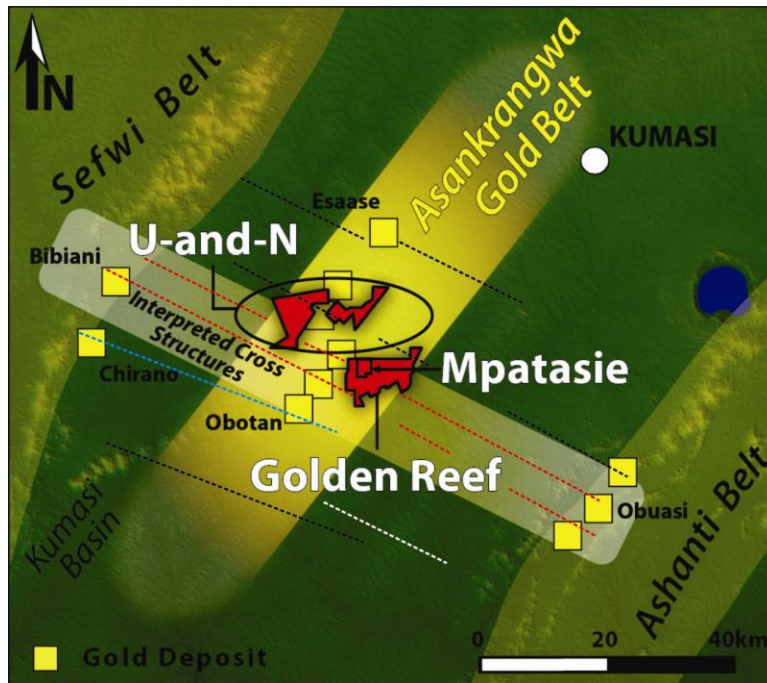

MAP 1

Abzu properties are shown in red. Mpatasie and Golden Reef lie along the Asankrangwa Belt central to the Kumasi Basin and near Keegan's Esaase and PMI's Obotan properties.