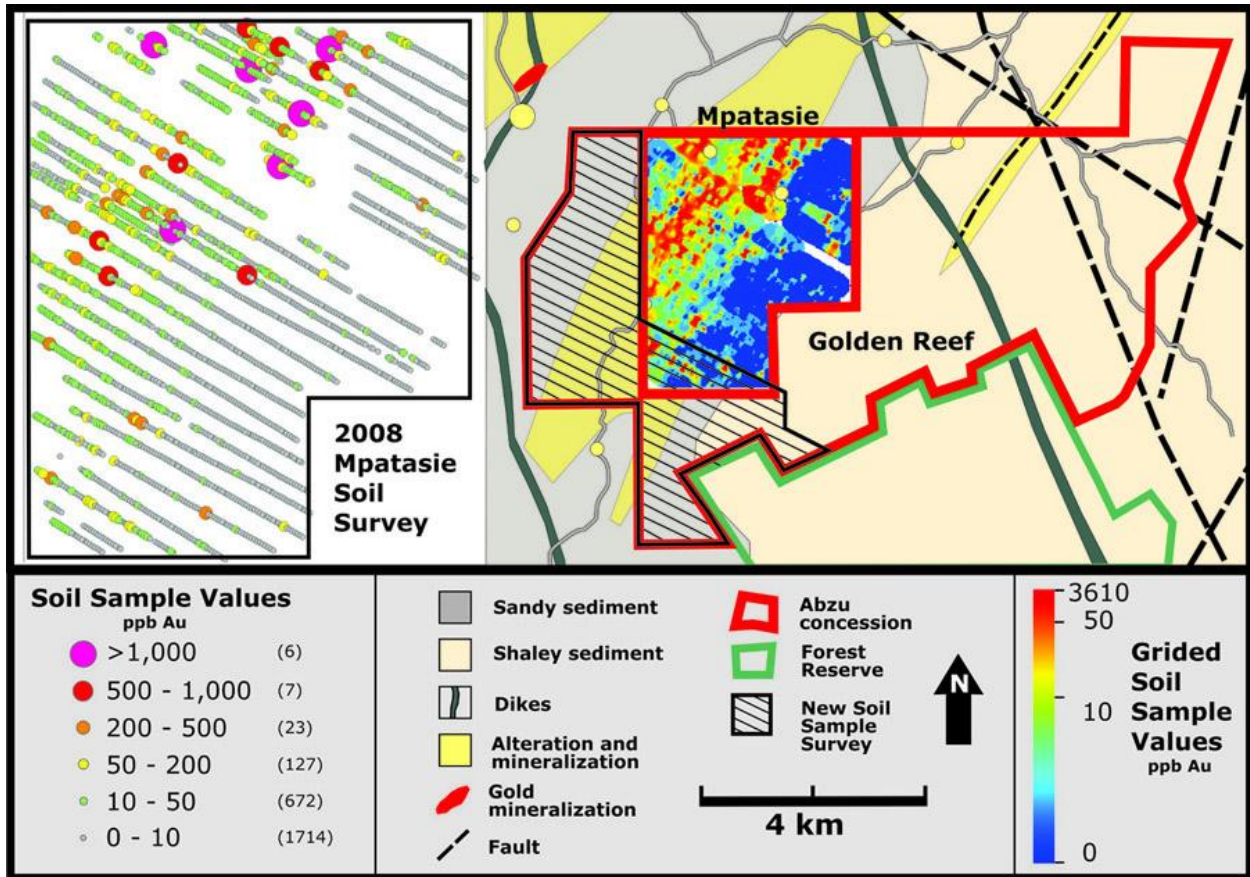

MAP 2

This map shows the Mpatasie property and surrounding Golden Reef property. Inset on left shows Mpatasie soil geochemical data. The same data gridded on the map shows strong anomalism within an area previously known for potential mineralization (yellow). Geophysical work will help refine the location of structures. The diagonally ruled area shows the location of the current soil sampling program.