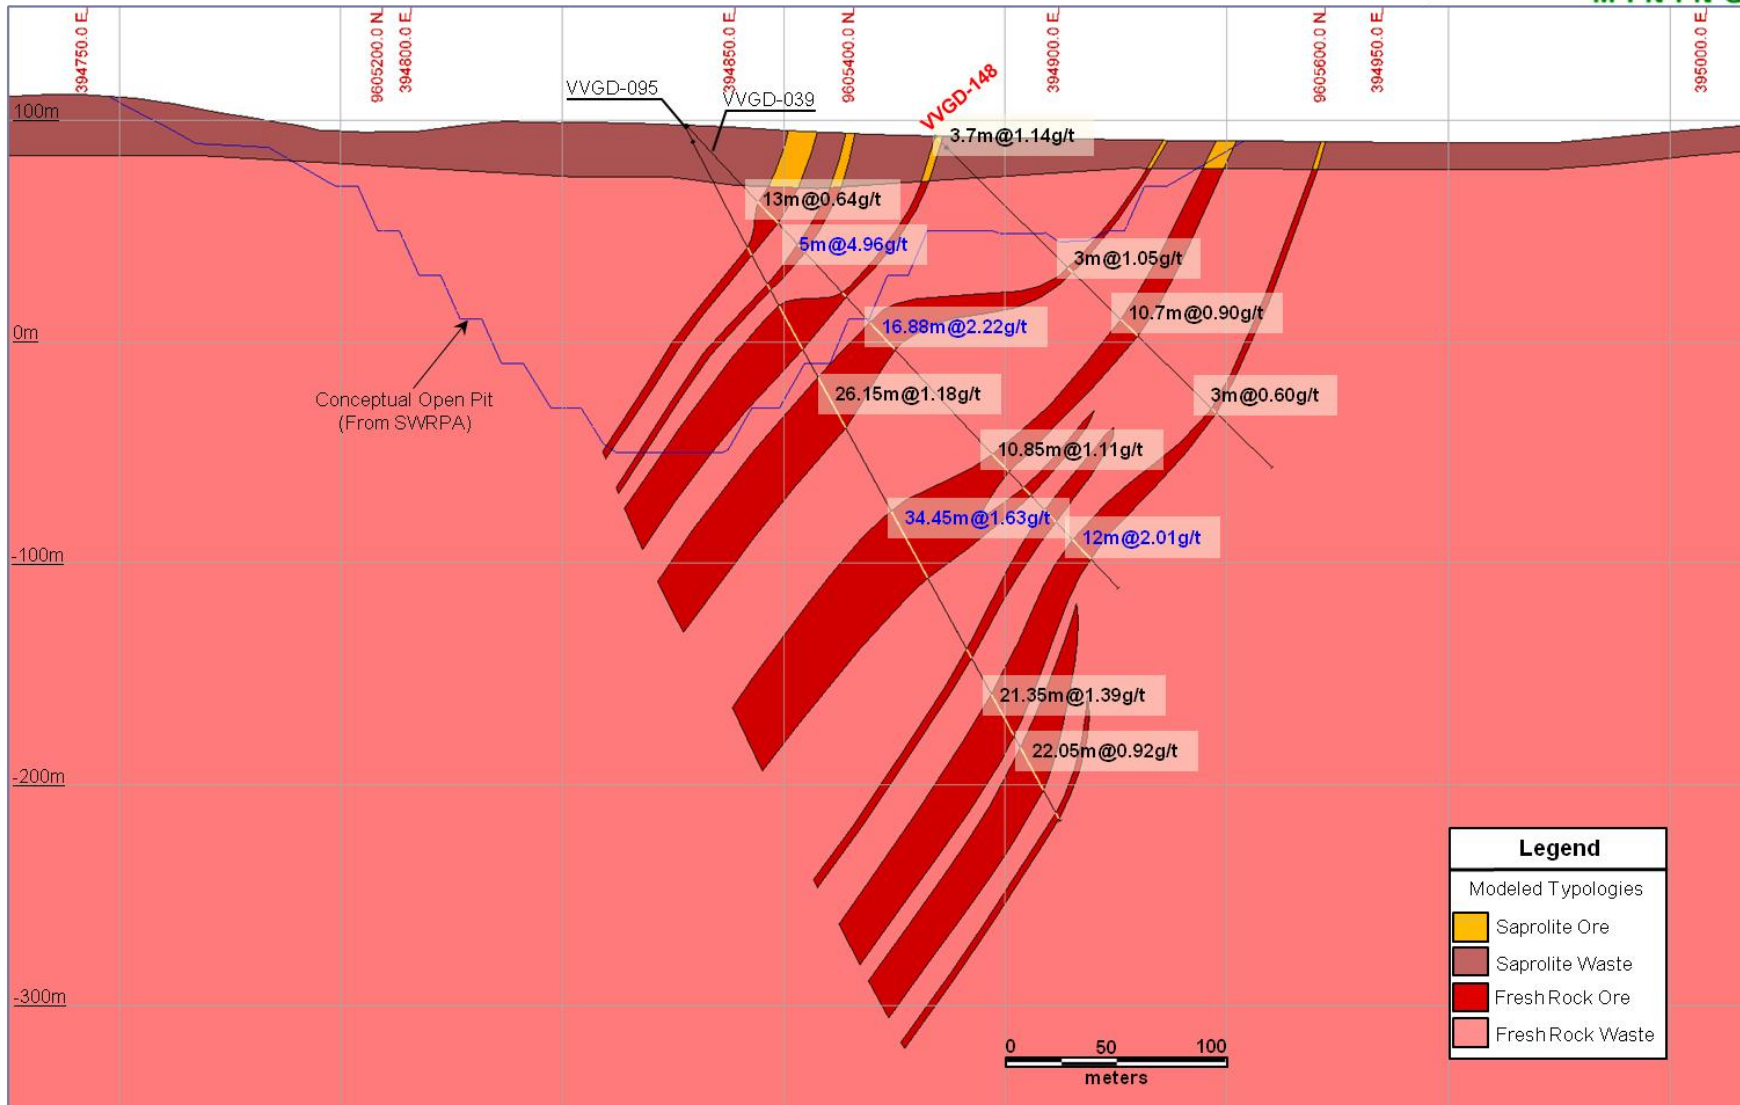

Volta Grande Gold Project

Ouro Verde Deposit - Cross Section 750 NW