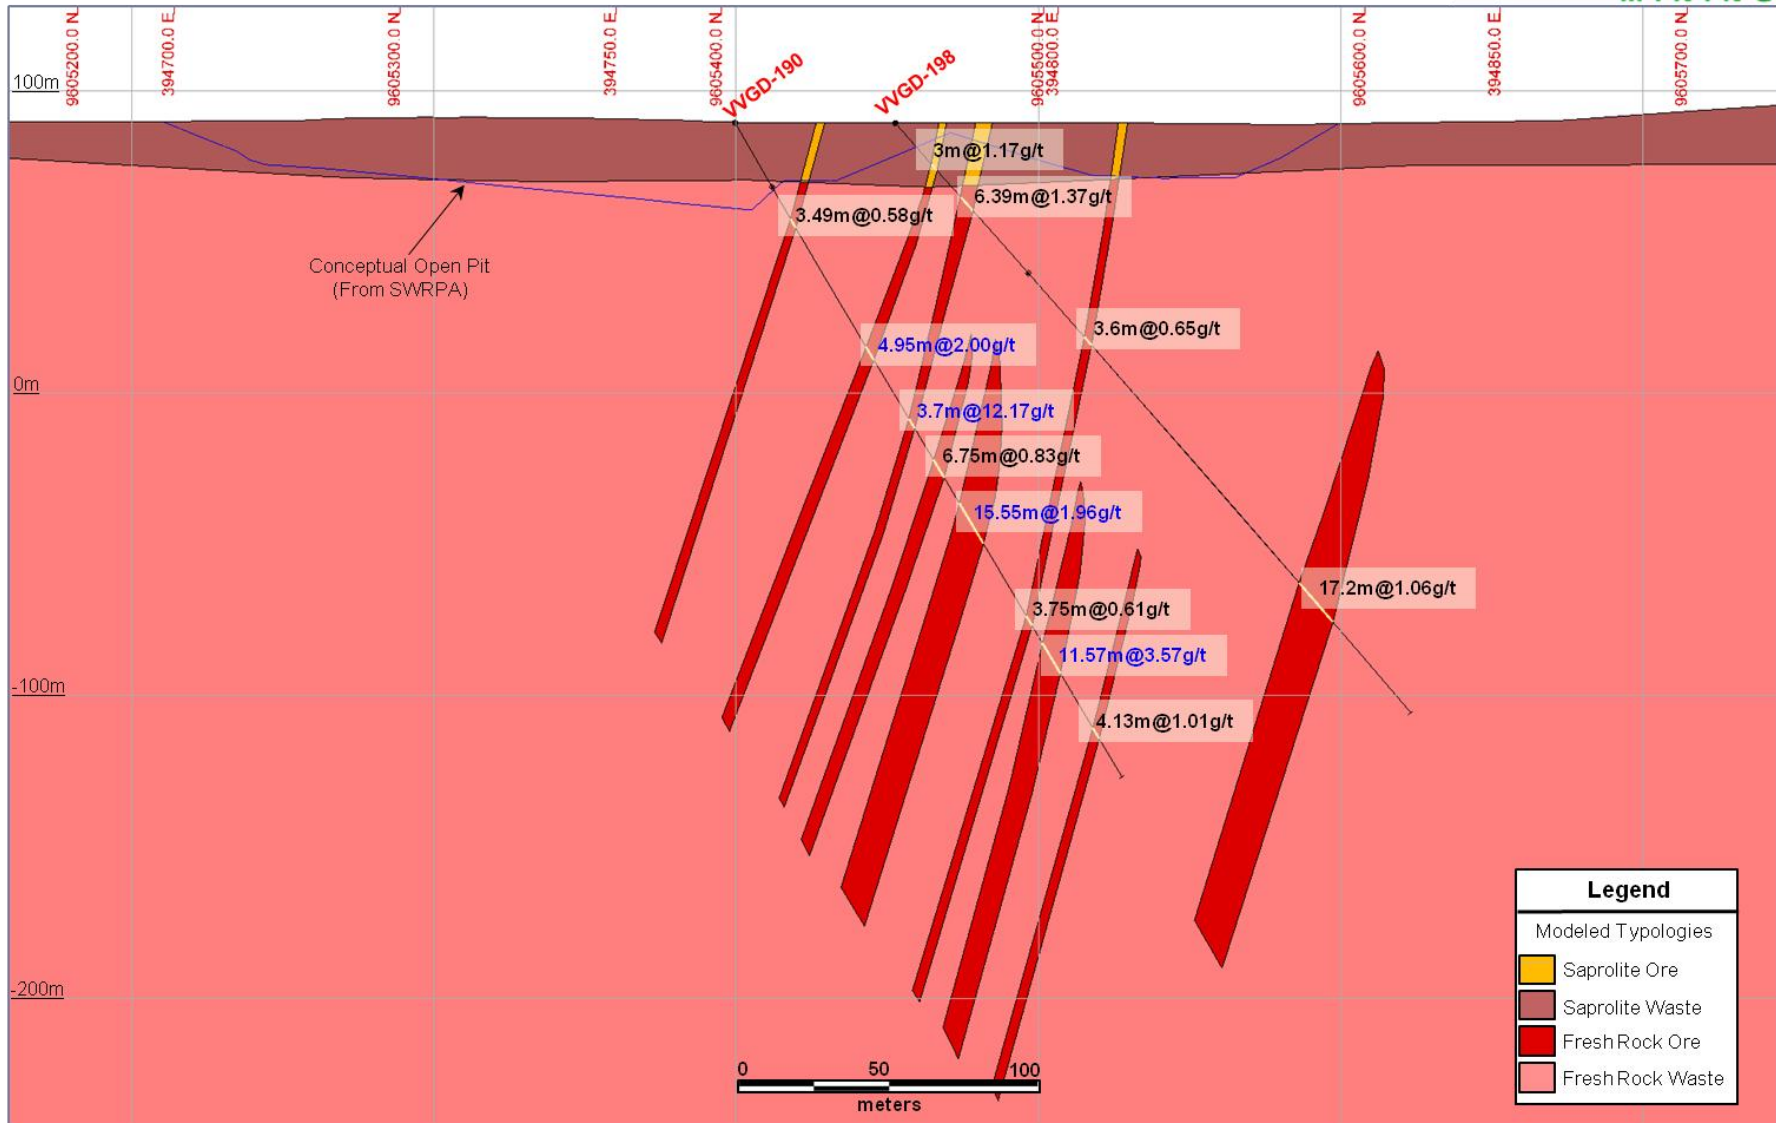

Figure 1 – Volta Grande (North Block) Geological Map and main deposits location

**Figure 2 – Volta Grande (South Block) Geological Map**

## Ouro Verde Deposit - Cross Section 850 NW