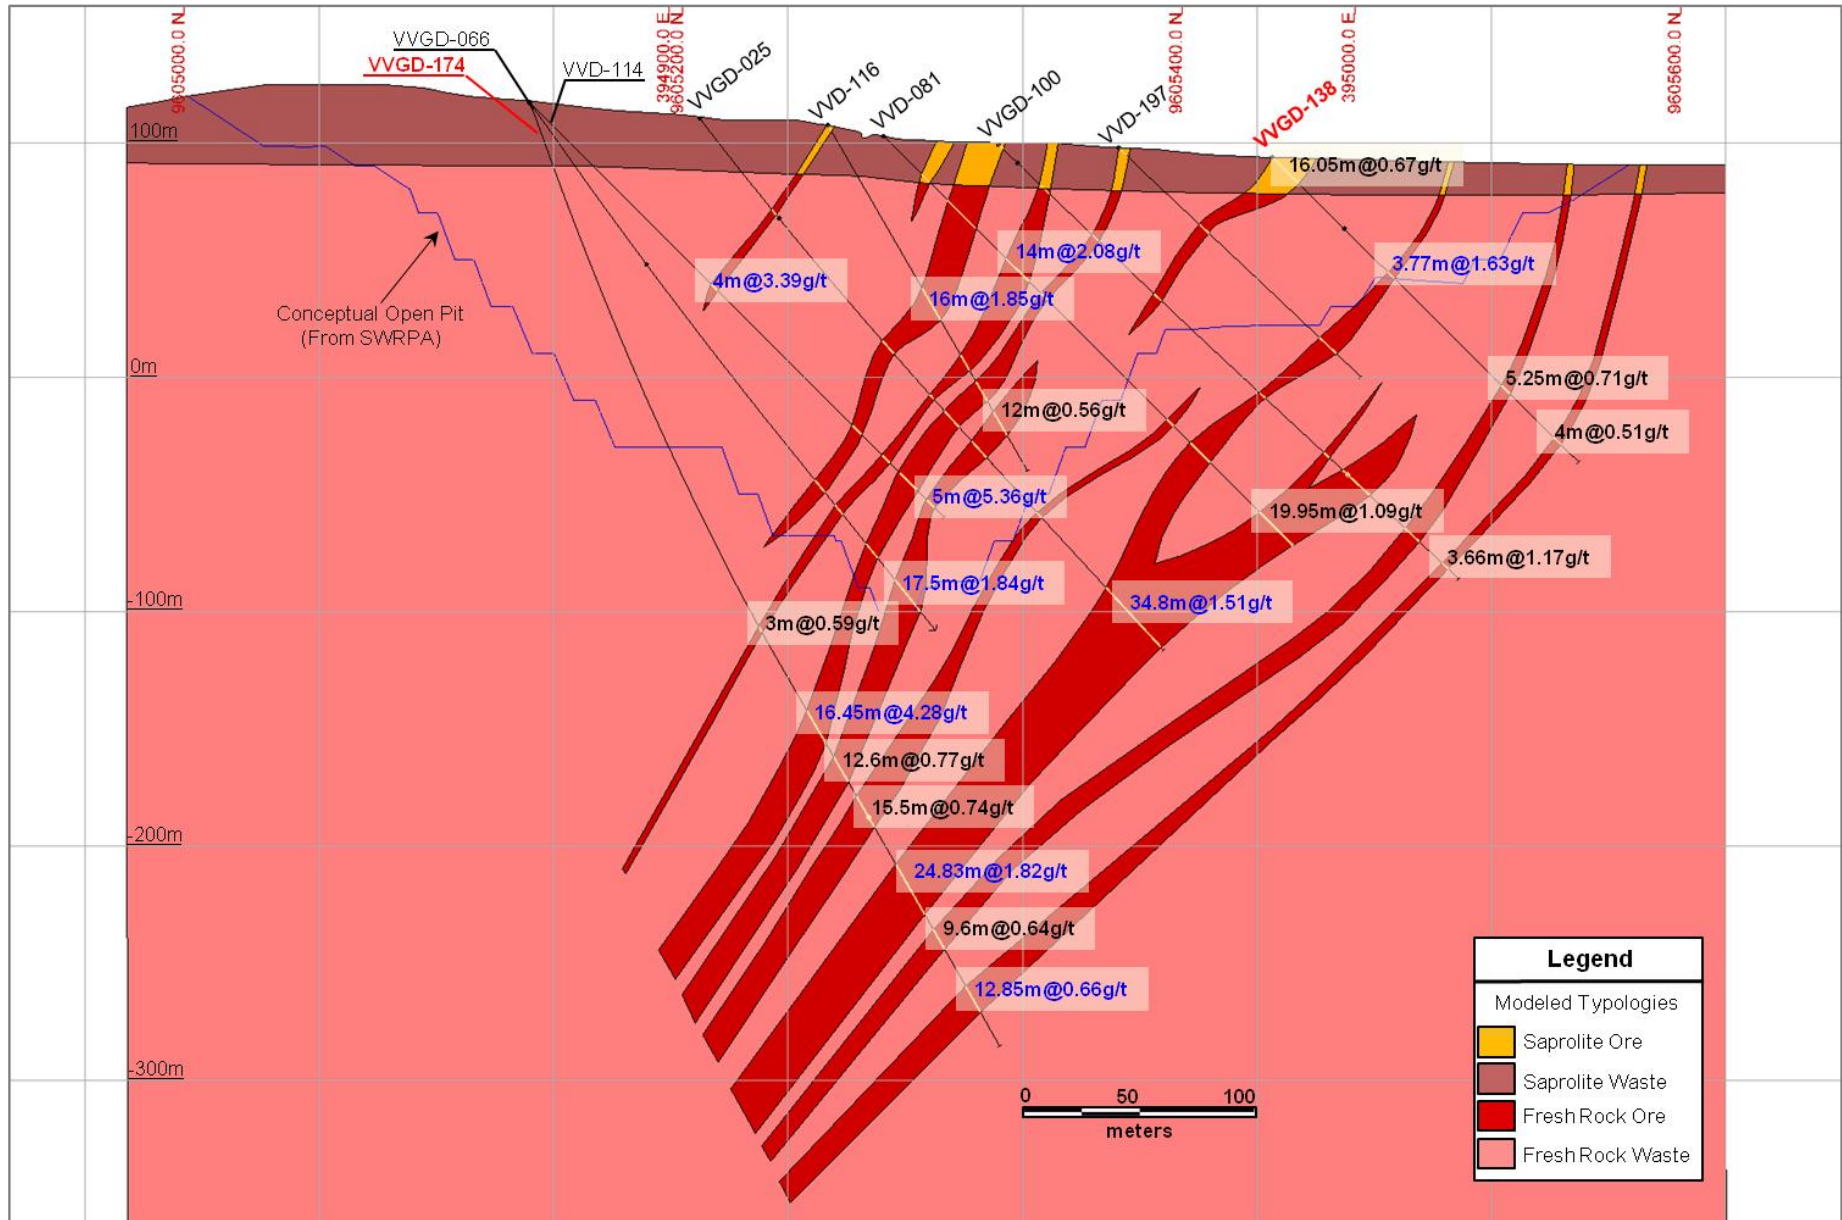

Volta Grande Gold Project

Ouro Verde Deposit - Cross Section 650 NW