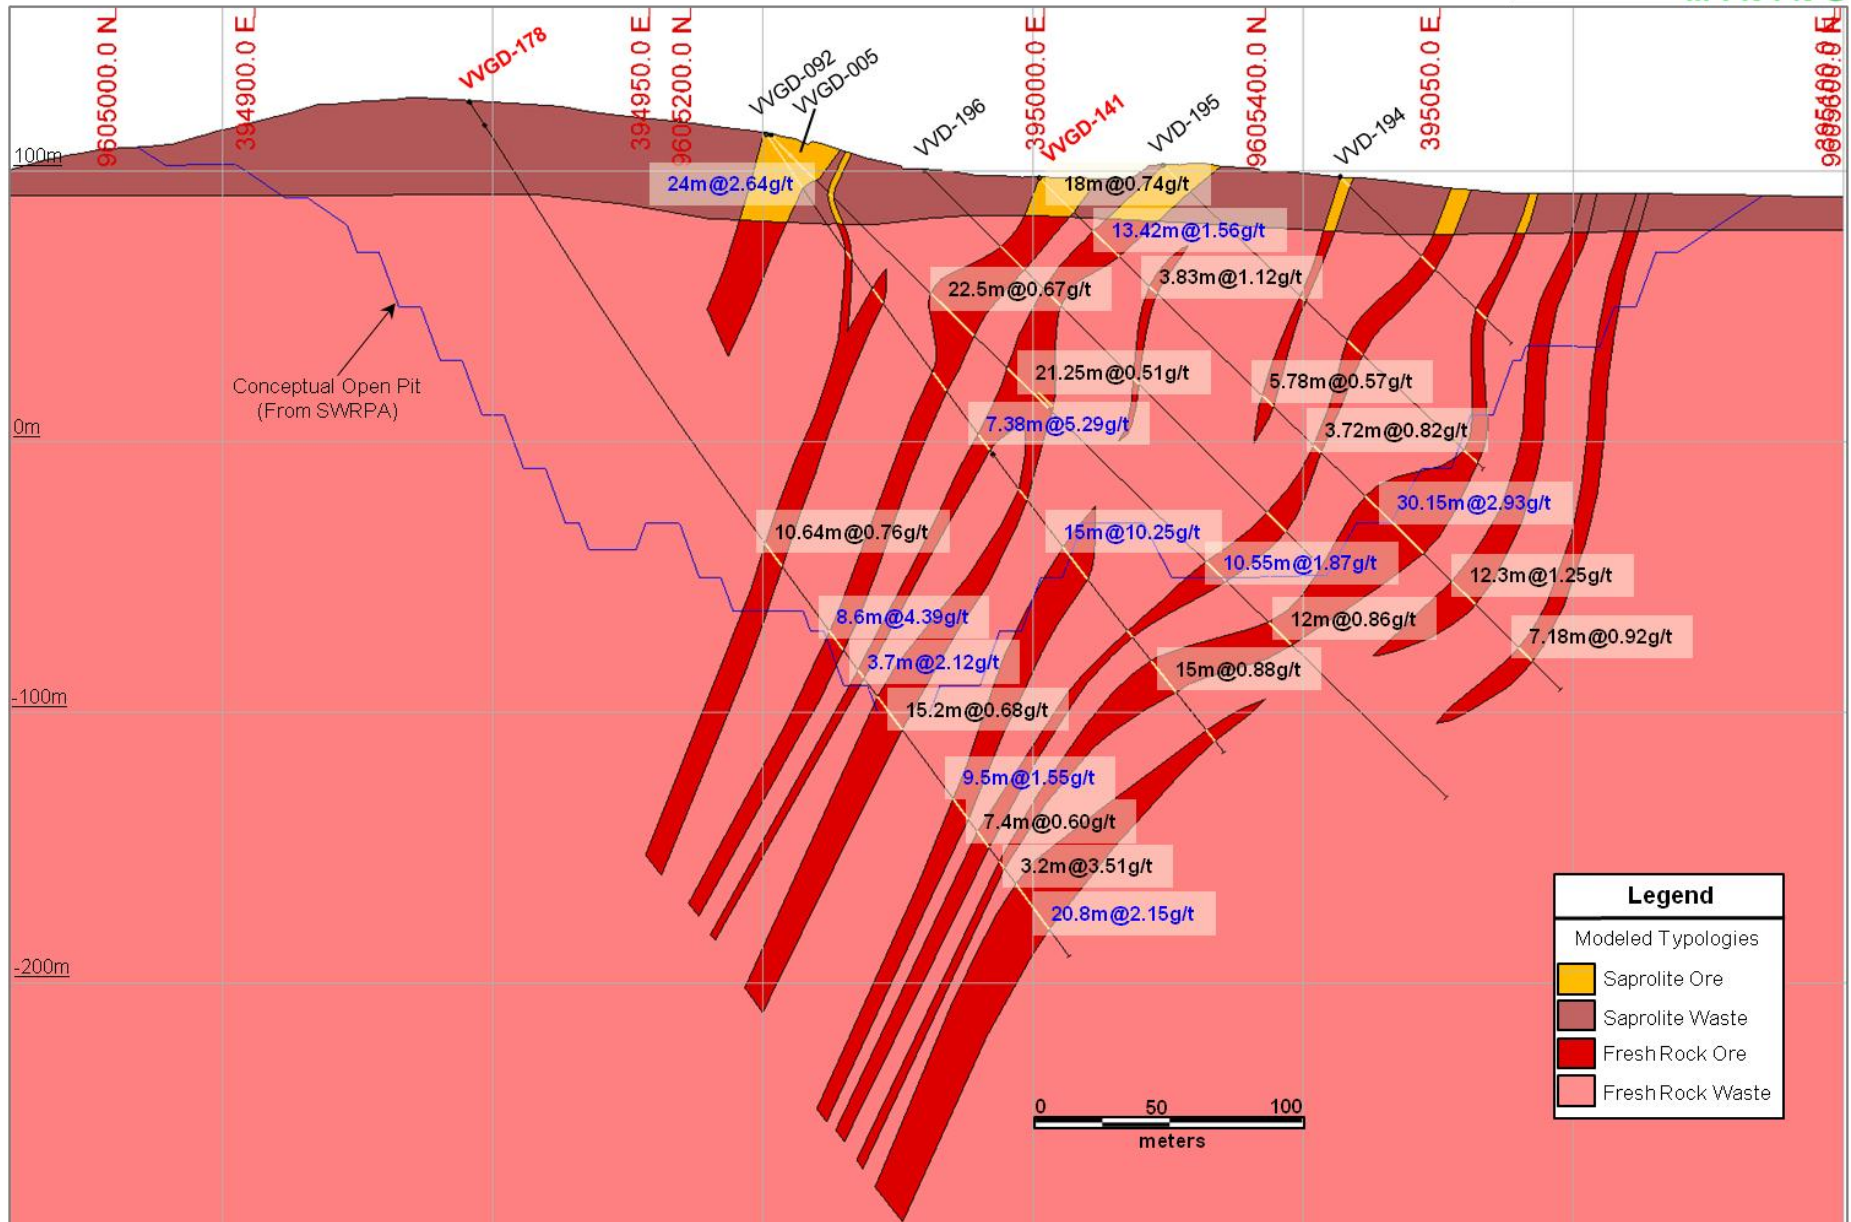

Volta Grande Gold Project

Ouro Verde Deposit - Cross Section 600 NW