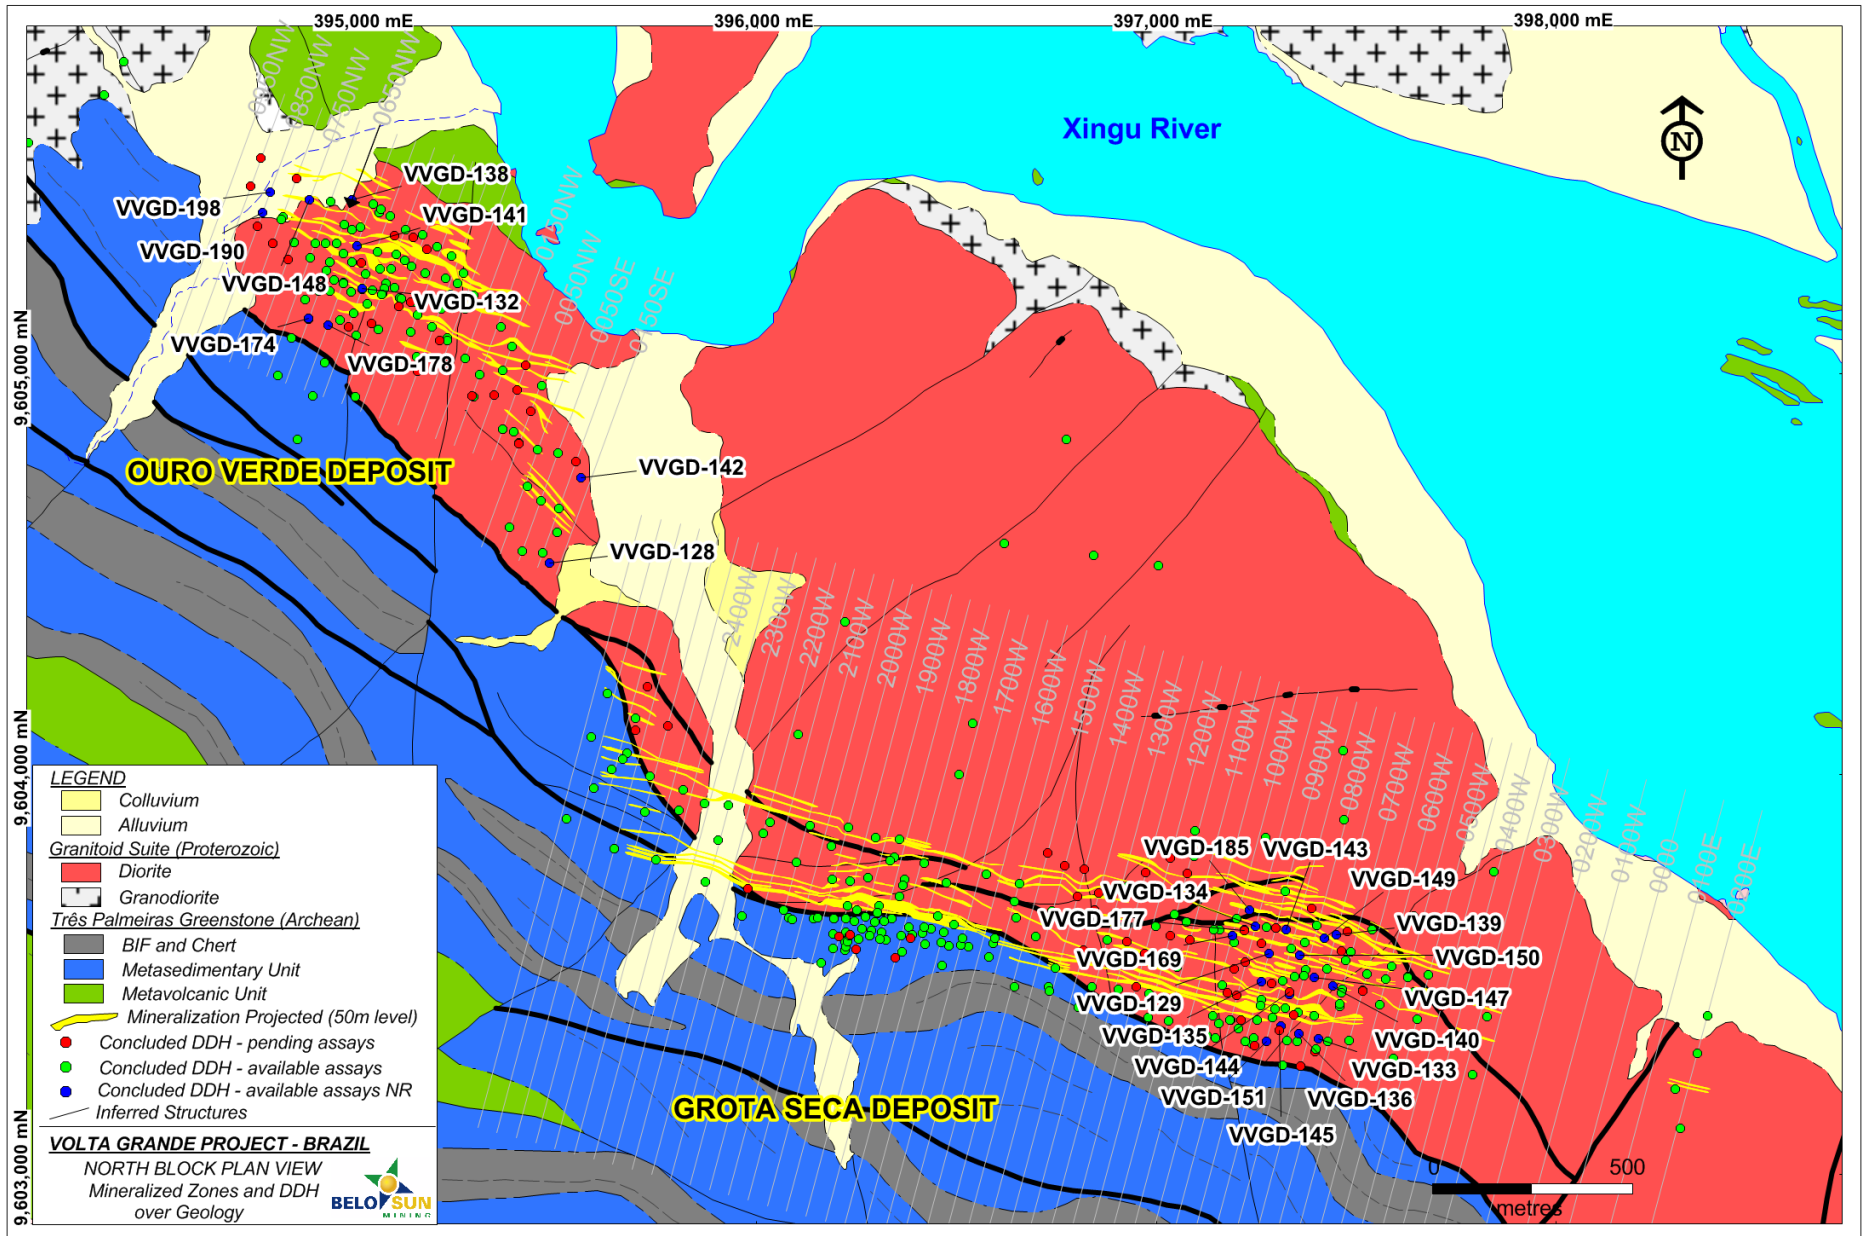

Figure 1 – Volta Grande (North Block) Geological Map and main deposits location

**Figure 2 – Volta Grande (South Block) Geological Map**

# Volta Grande Gold Project

## Ouro Verde Deposit - Cross Section 850 NW