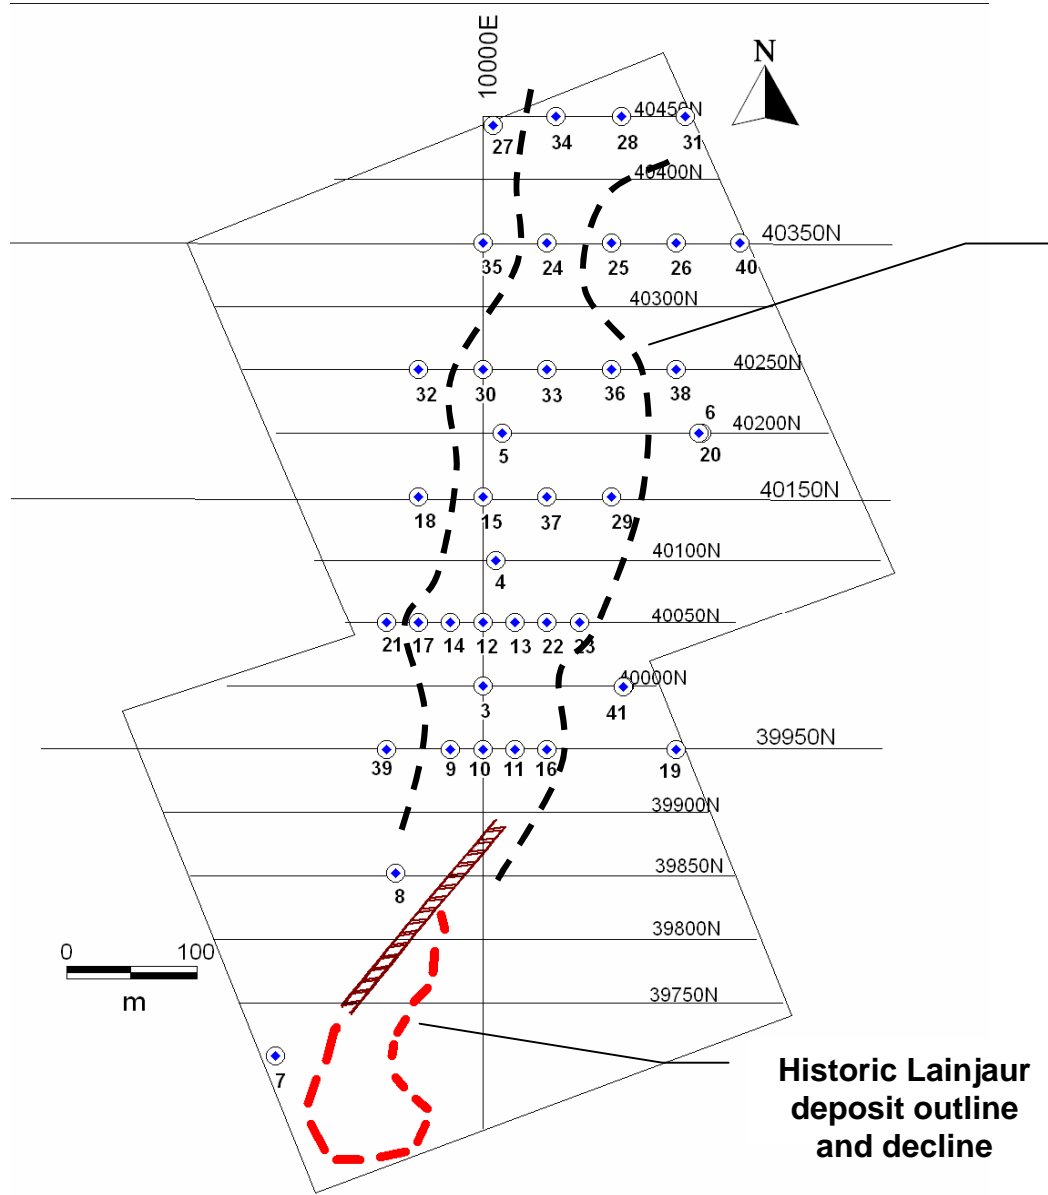

BLV : TSXV  
B5G : FFT

# Lainjaur Nickel Project – Drill Holes

**Nickel Sulphide  
Trend - Outline of  
drill holes with  
massive and  
semi-massive  
sulphide**

**Historic Lainjaur  
deposit outline  
and decline**

BLV : TSXV  
B5G : FFT

# Lainjaur Nickel Project – North-South Section