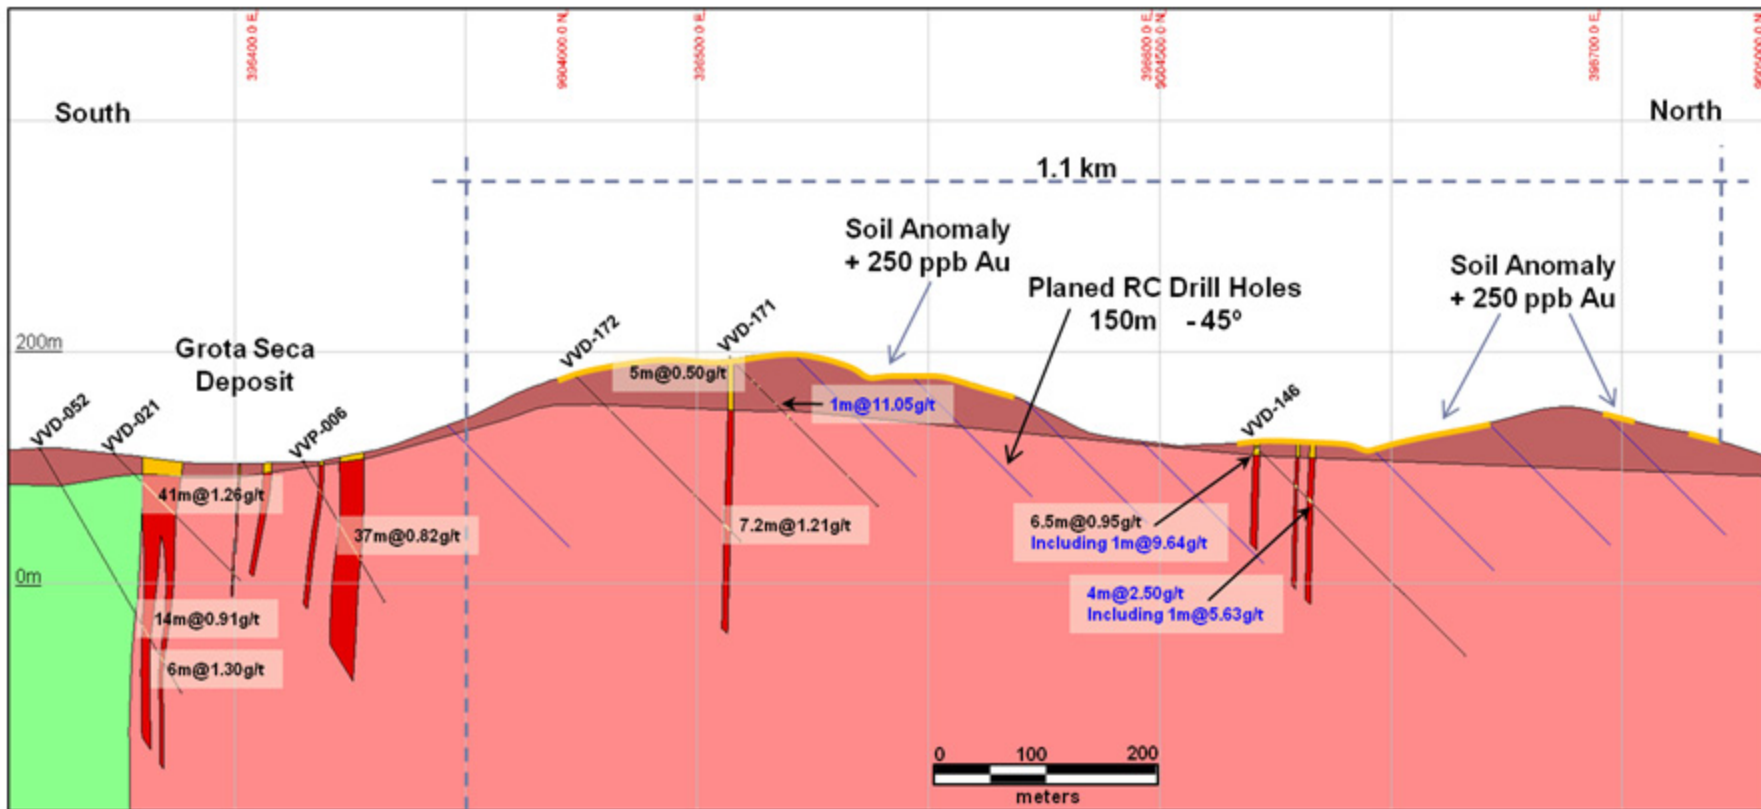

Volta Grande Gold Project

Greia Target - Cross Section 1800 W

Legend	
Modeled Typologies	
	Saprolite Ore
	Saprolite Waste
	Fresh Rock Ore
	Fresh Rock Waste
	Fresh Rock Waste