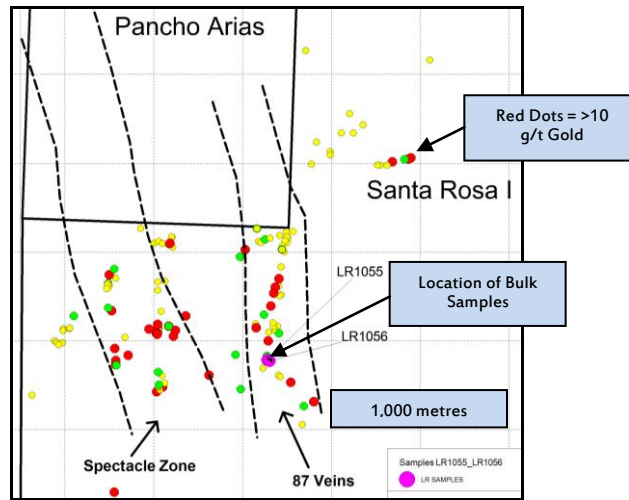

MAP ONE
LOCATION 87 VEIN - SPECTACLE Zone
DEFINED BY GEOCHEMISTRY

SALTA PERSONNEL TAKING 87 VEIN BULK SAMPLES