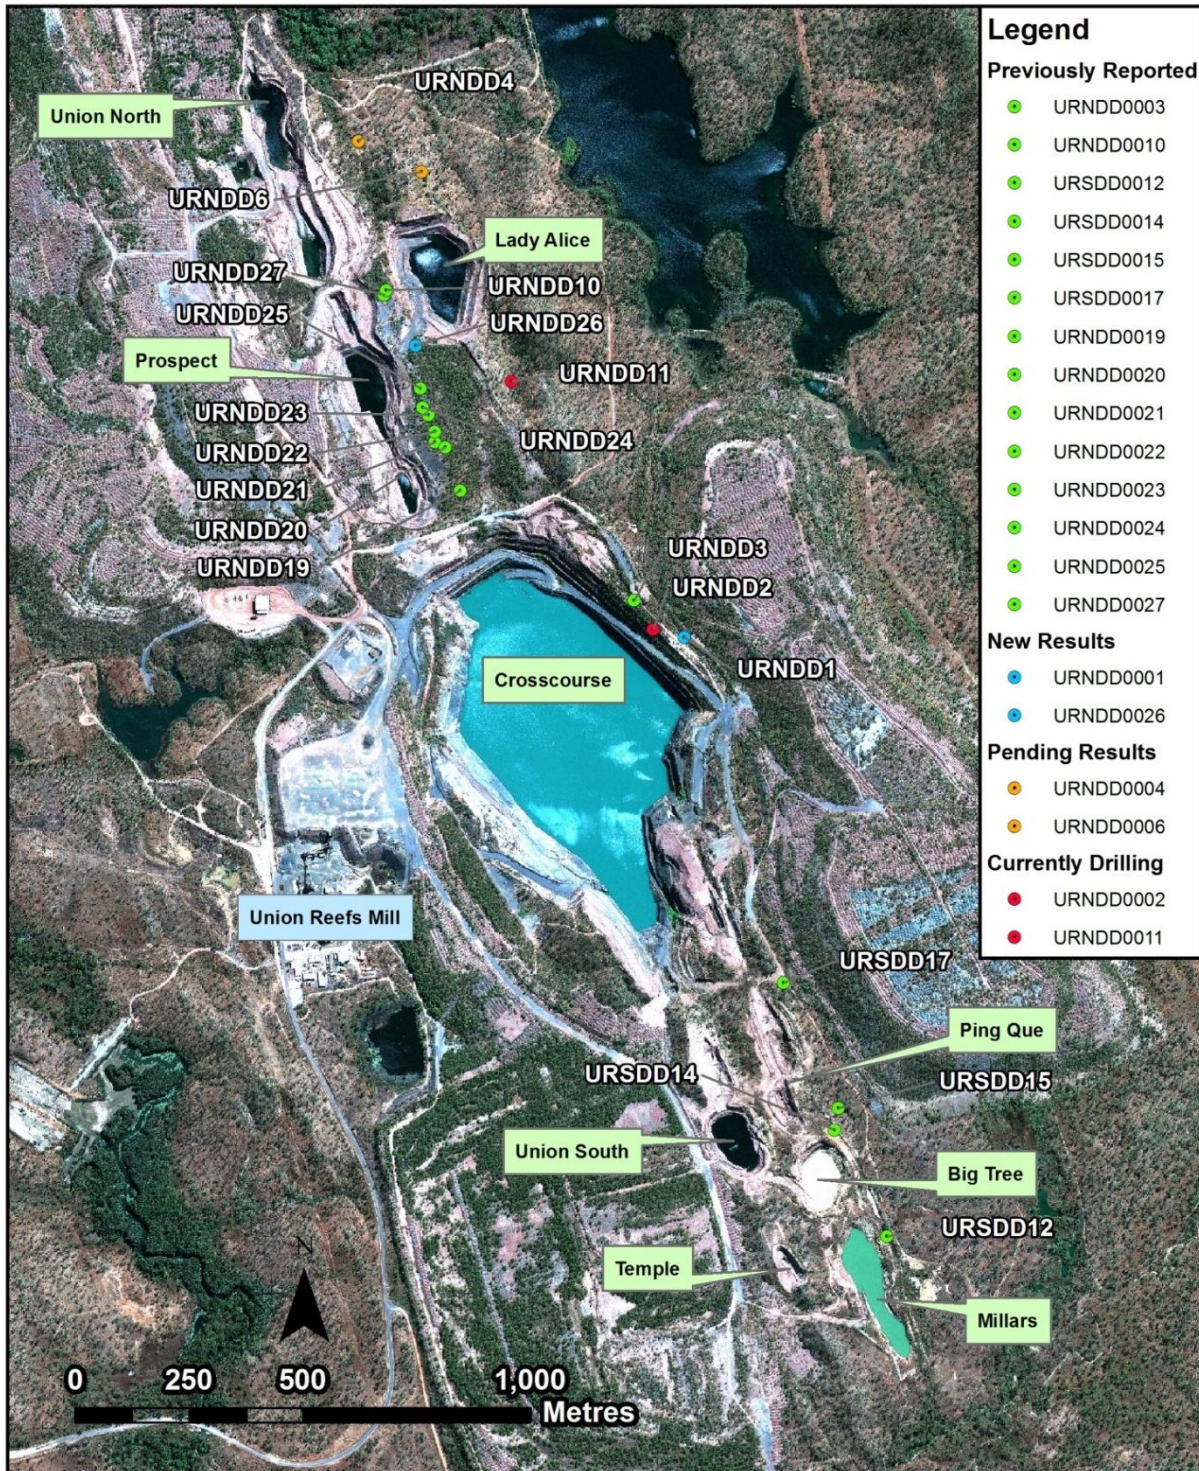

Figure 1: Crocodile Gold Northern Territory Location Map

Figure 2: New Drilling Locations

**Figure 3: Long Section of Prospect Drill Results**

**Figure 4: 3D View of Prospect Drilling**

Figure 5: 3D View of Crosscourse Drilling

Figure 6: Site Plan Union Reefs