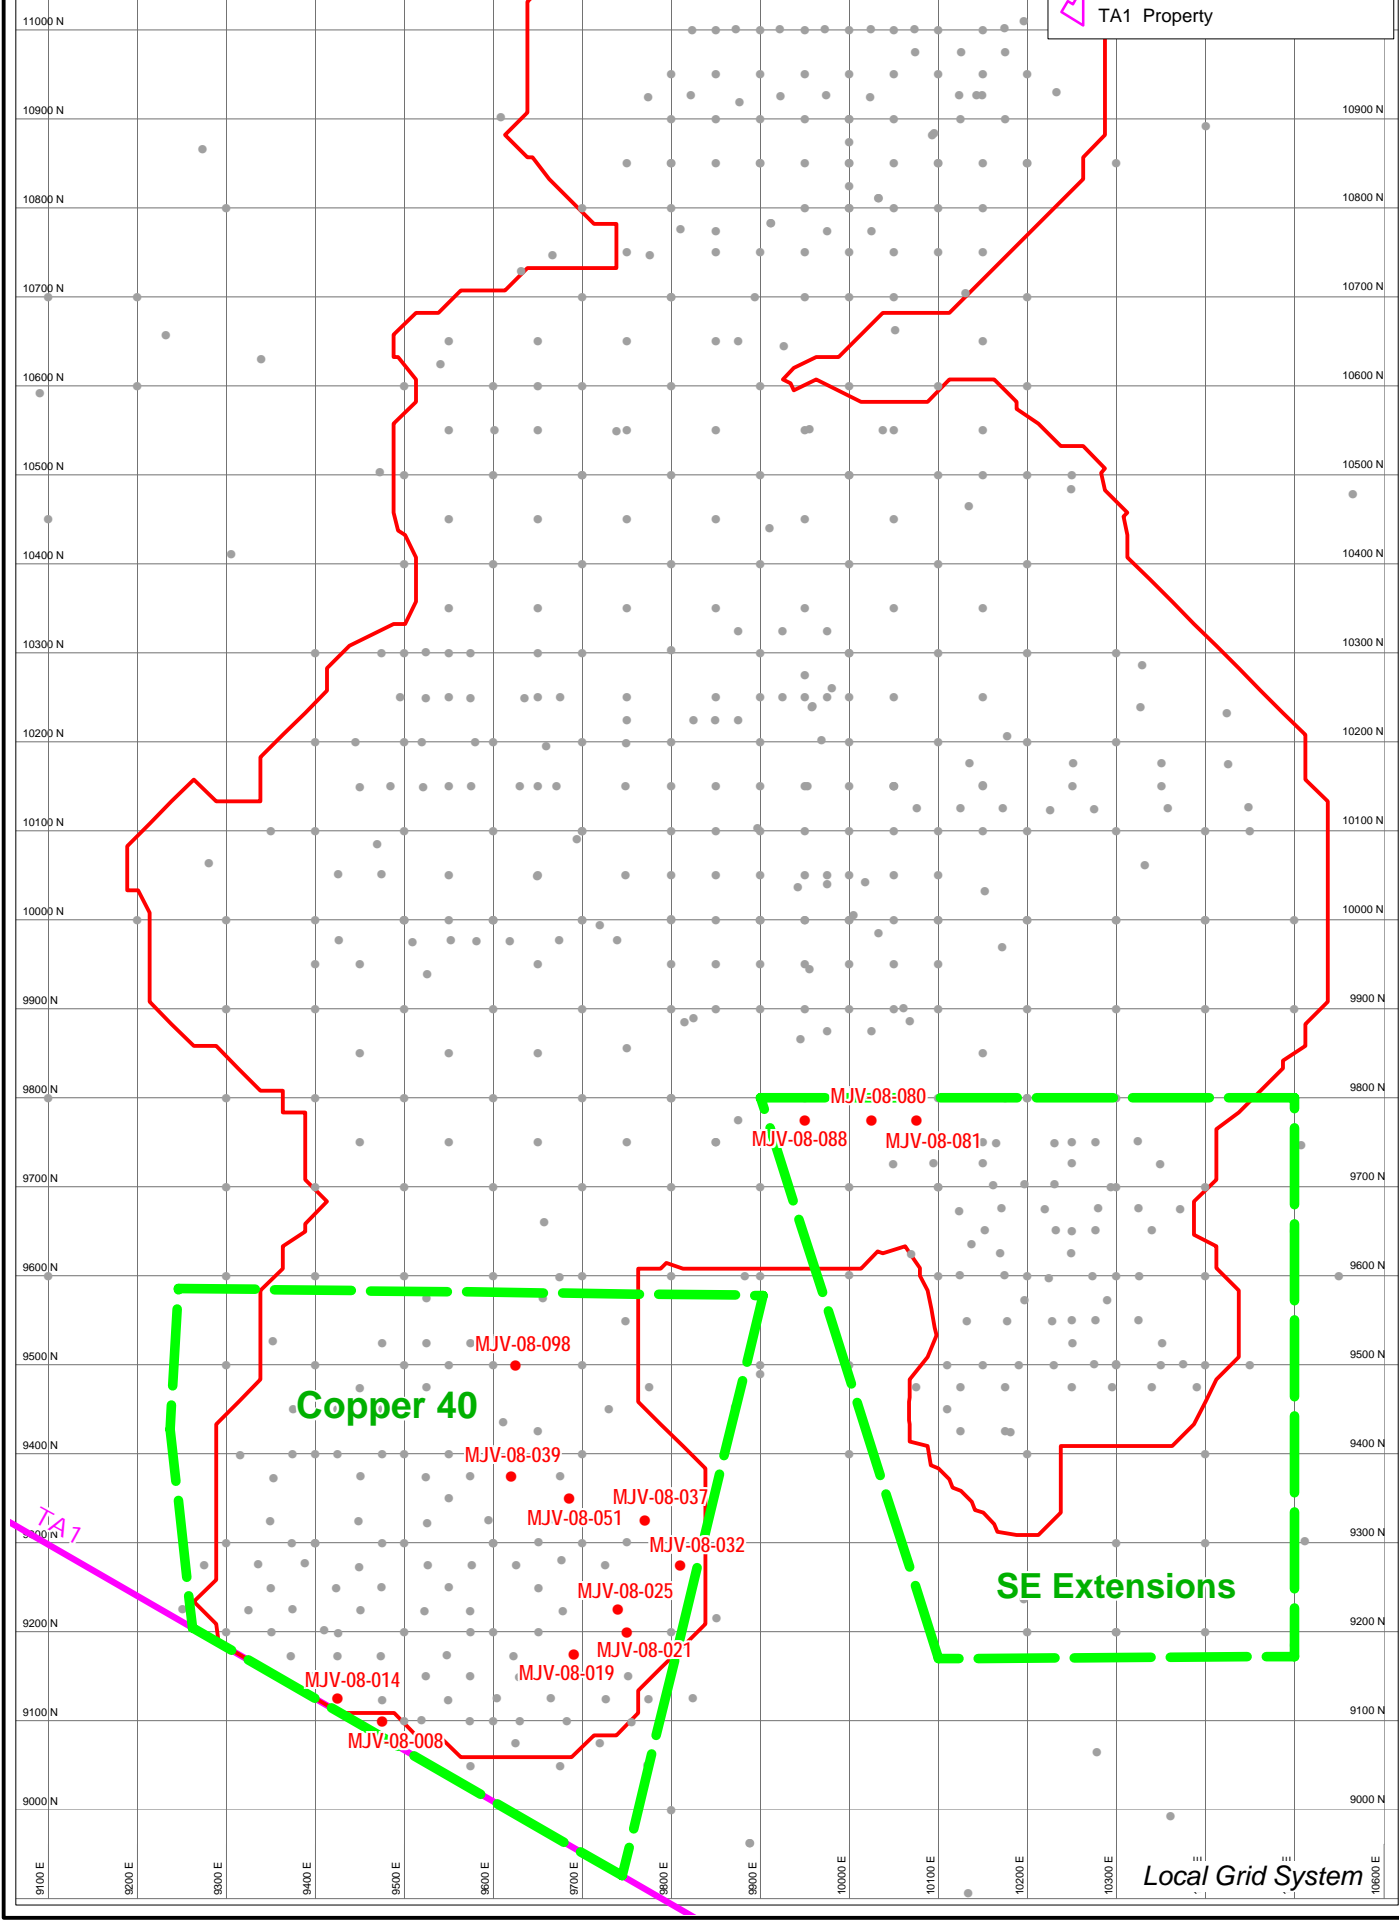

MARCONA JOINT VENTURE  
Drillhole Locations  
July 2008

- CHD Drillhole Reported
- CHD & RT - Previous Drilling
- Scoping Study Pit Outline
- TA1 Property

Local Grid System