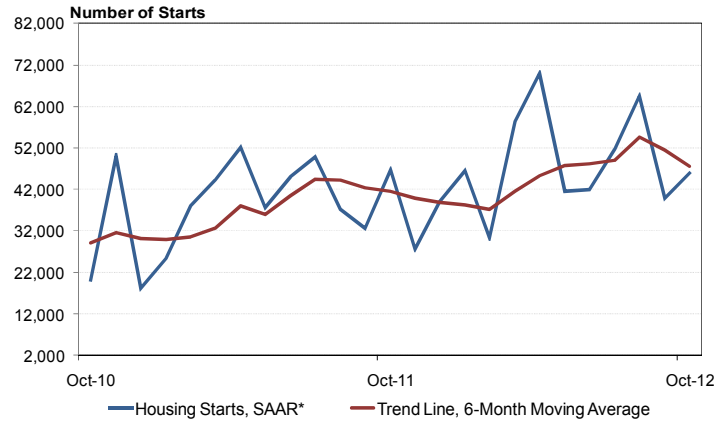

Toronto CMA Housing Starts

*SAAR: Seasonally Adjusted Annual Rate