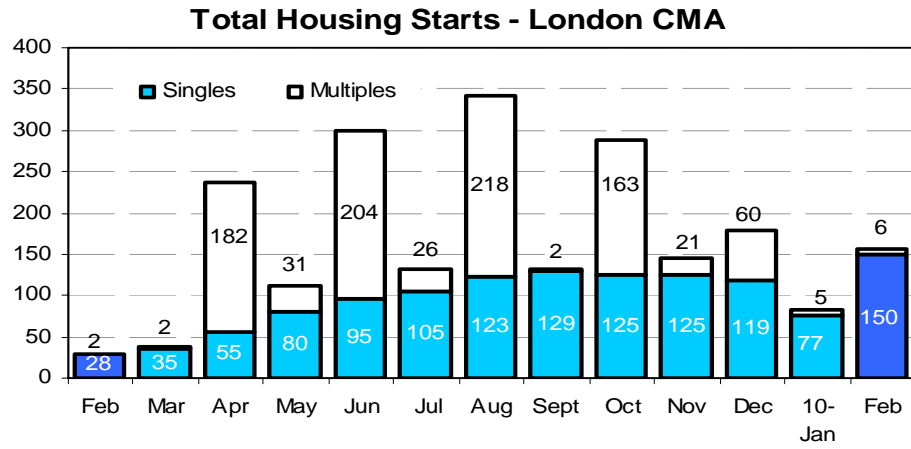

Rest of CMA: Central Elgin, Thames Centre, and the Townships of Middlesex Centre, Southwold, Strathroy-Caradoc and Adelaide-Metcalf

Source: CMHC Market Analysis