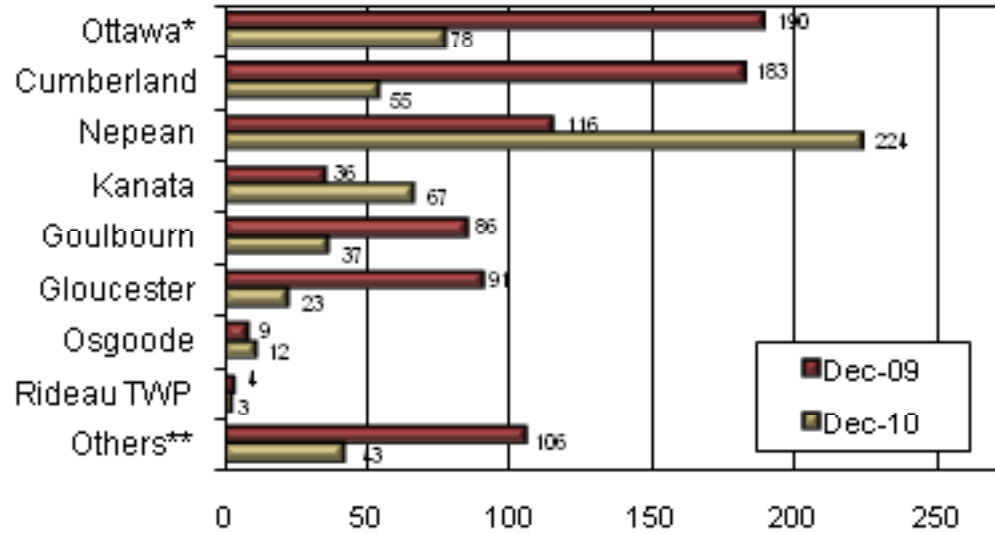

## Housing Starts by Area

### December 2009 and December 2010

\*Includes: Old City of Ottawa, Rockcliffe Park and Vanier

\*\*Includes: West Carleton, Clarence-Rockland and Russell

Source: CMHC