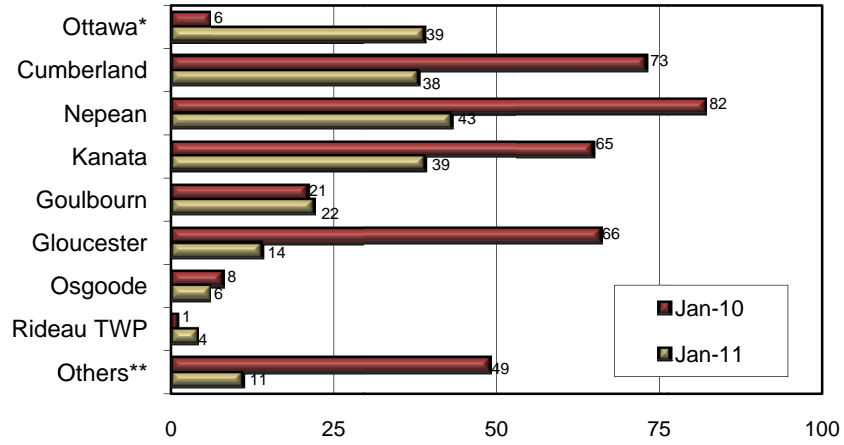

## Housing Starts by Area

### January 2010 and January 2011

\* Includes: Old City of Ottawa, Rockcliffe Park and Vanier

\*\*Includes: West Carleton, Clarence-Rockland and Russell

Source: CMHC