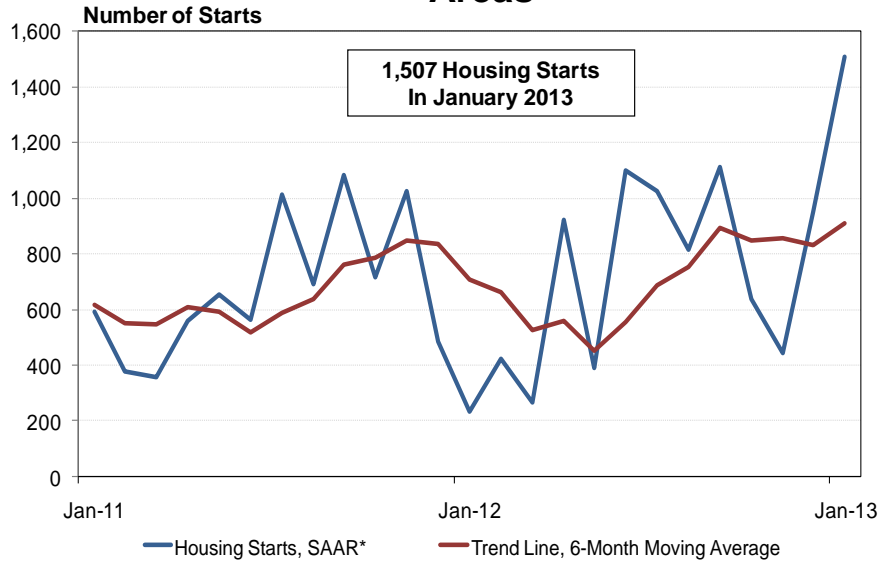

# Prince Edward Island Housing Starts – Urban Areas

\*SAAR: Seasonally Adjusted Annual Rate