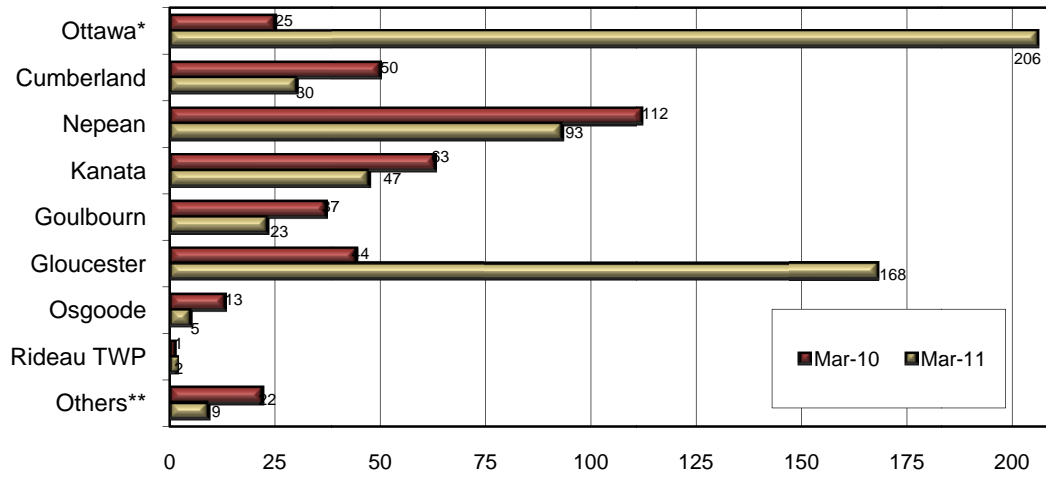

## Housing Starts by Area

March 2010 and March 2011

\* Includes: Old City of Ottawa, Rockcliffe Park and Vanier

\*\*Includes: West Carleton, Clarence-Rockland and Russell

Source: CMHC