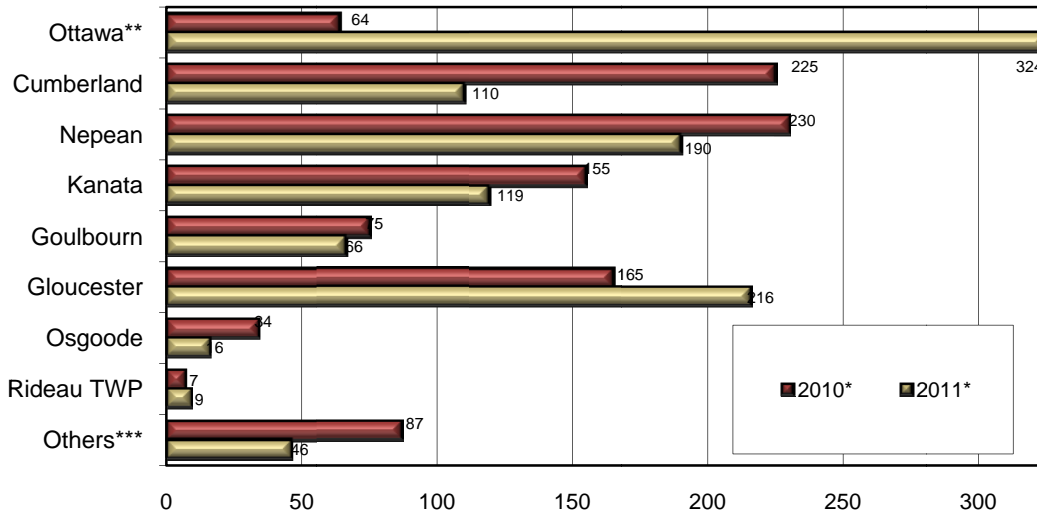

**Housing Starts by Area
2010 and 2011 YTD**

* To March

** Includes: Old City of Ottawa, Rockcliffe Park and Vanier

*** Includes: West Carleton, Clarence-Rockland and Russell

Source: CMHC