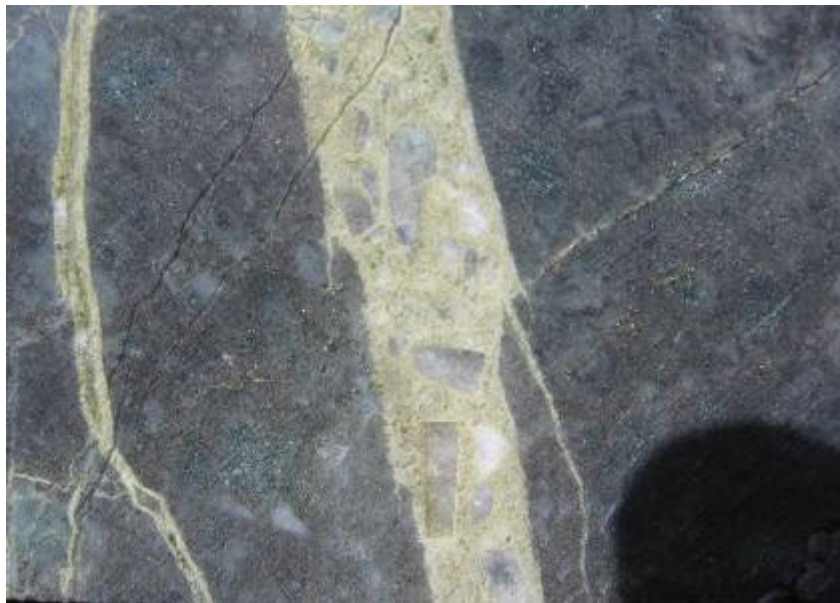

**PHOTOGRAPHS OF TGD 16 AND DRILL CORE**

Above: Drilling TDG 16 at Tagpura Open Cut.

Above: Close up TDG 16 core which shows veined and disseminated chalcopryite.

## PHOTOGRAPHS OF TGD 17 DRILL CORE

Above: Close up TGD 17 core which shows disseminated chalcopyrite mineralization in weakly K-feldspar altered porphyry.

Above: Close up TGD 17 core which shows disseminated chalcopyrite mineralization and a cross cutting breccia dyke.