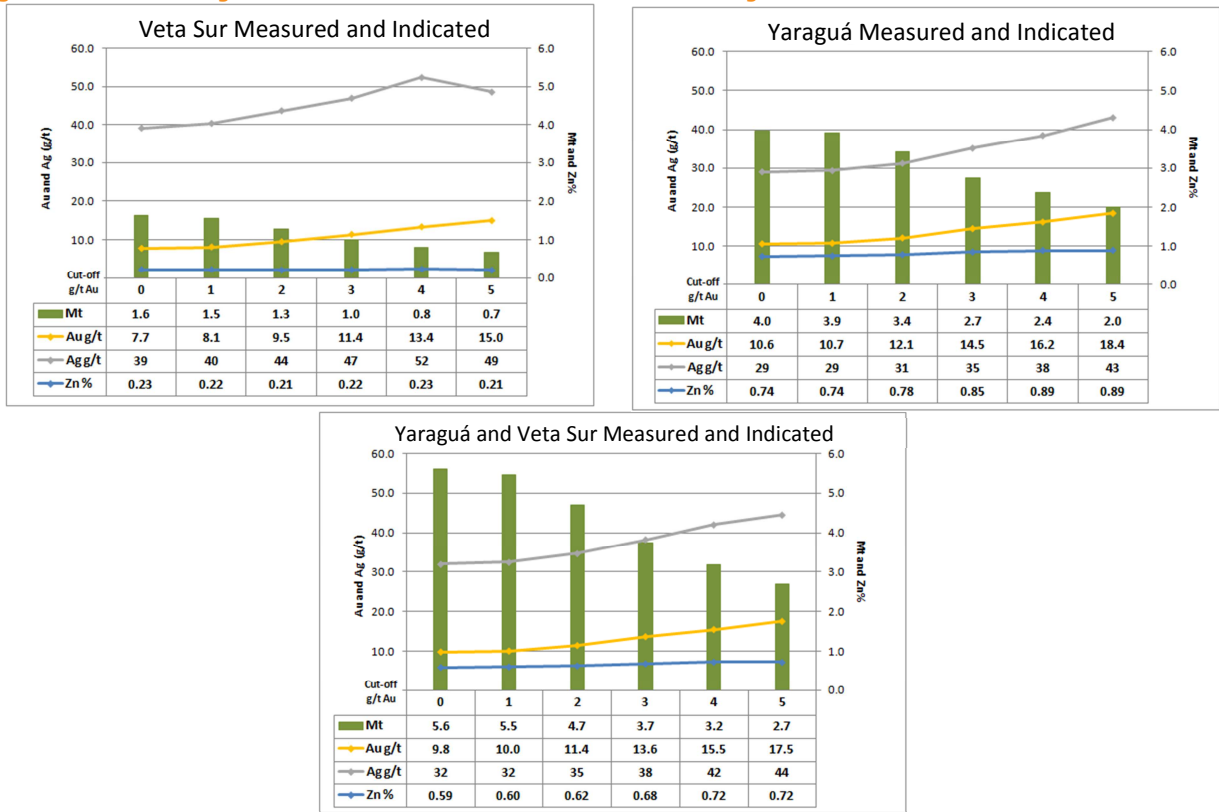

Figure 1a: Grade-tonnage charts for Measured and Indicated resource categories

Figure 1b: Grade-tonnage charts for the Inferred resource category

*Note: Mt in Figures and Tables is millions of metric tonnes