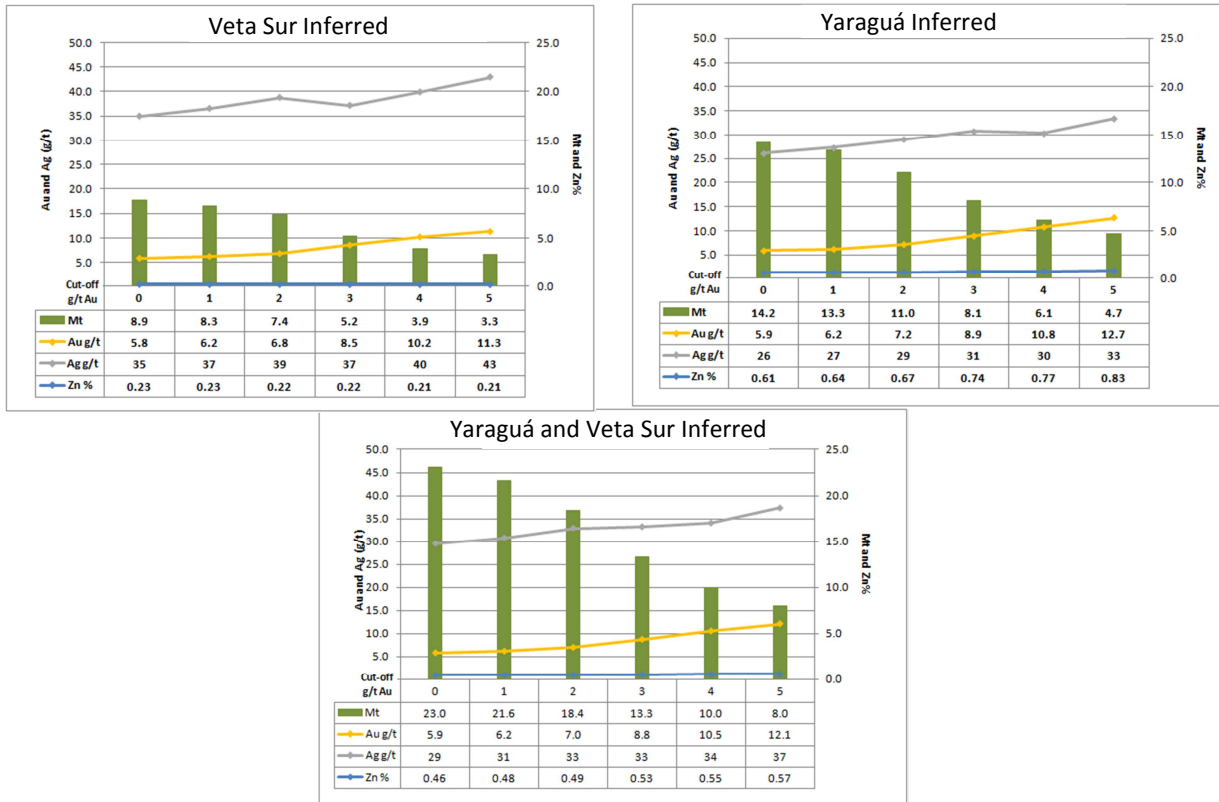

Figure 1a: Grade-tonnage charts for Measured and Indicated resource categories

Figure 1b: Grade-tonnage charts for the Inferred resource category

*Note: Mt in Figures and Tables is millions of metric tonnes