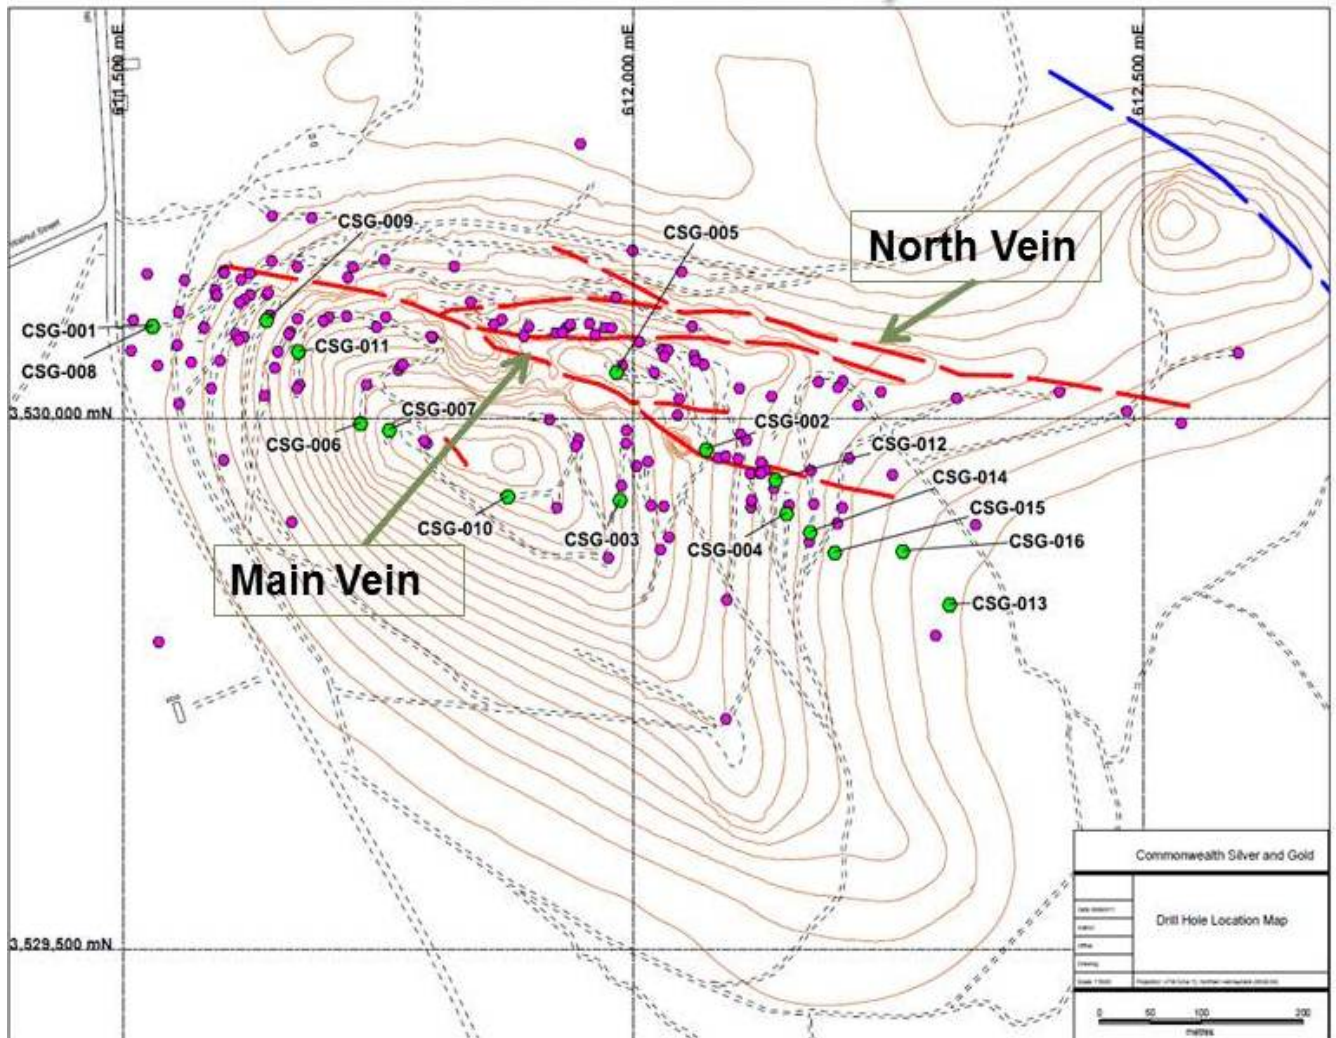

Appendix A

Drill hole location map – June 2011

(Includes historic drilling from previous operators and Commonwealth Silver Phase I, 16-hole, 2,000 meter diamond drilling program)

Legend

- Historic drill hole
- Commonwealth Silver Phase 1 drill hole

Appendix B

Drill hole location map – April 2012

(Includes historic drilling from previous operators and Commonwealth Silver Phase I, 16-hole, 2,000 meter and Phase II, 35-hole, 5,000 meter diamond drilling programs)