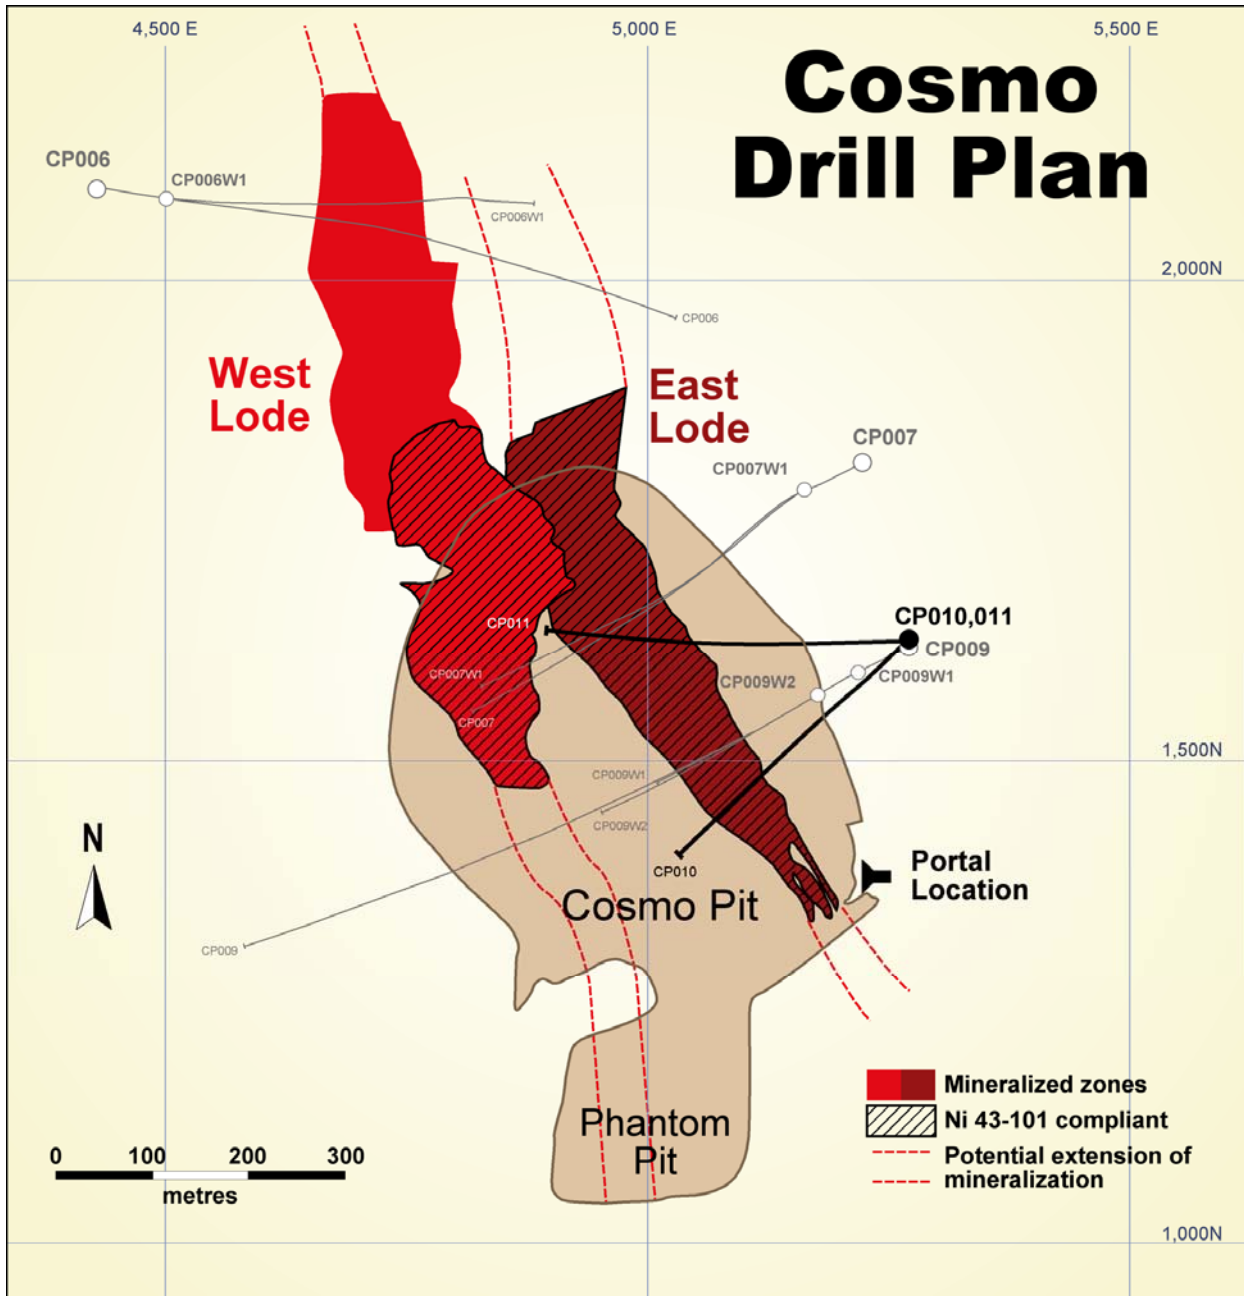

Figure 1: Crocodile Gold Northern Territory Location Map

Figure 2: Cosmo Drill Plan

Figure 3: Cosmo Section – Hole CP010

Figure 4: Cosmo Section – Hole CP011