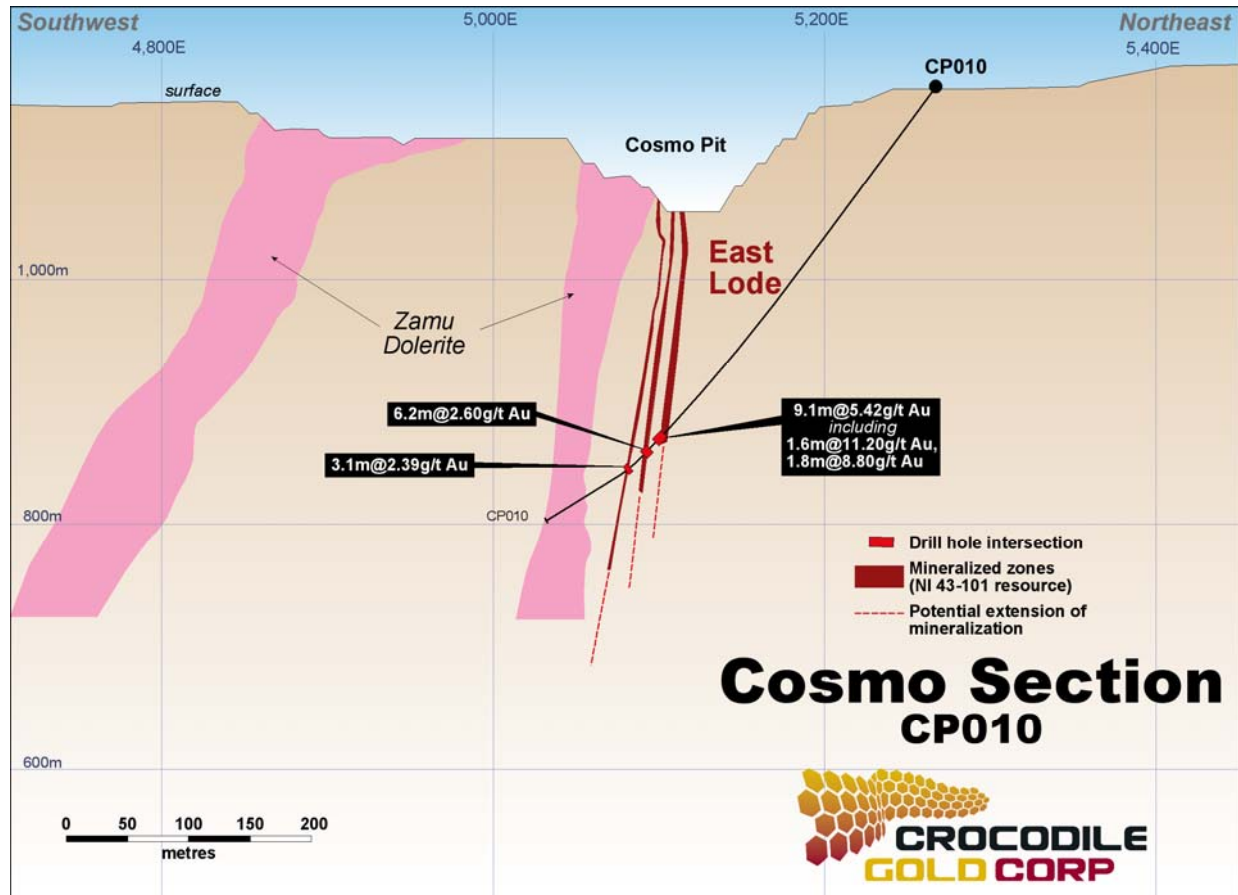

Figure 1: Crocodile Gold Northern Territory Location Map

Figure 2: Cosmo Drill Plan

Figure 3: Cosmo Section – Hole CP010

Figure 4: Cosmo Section – Hole CP011