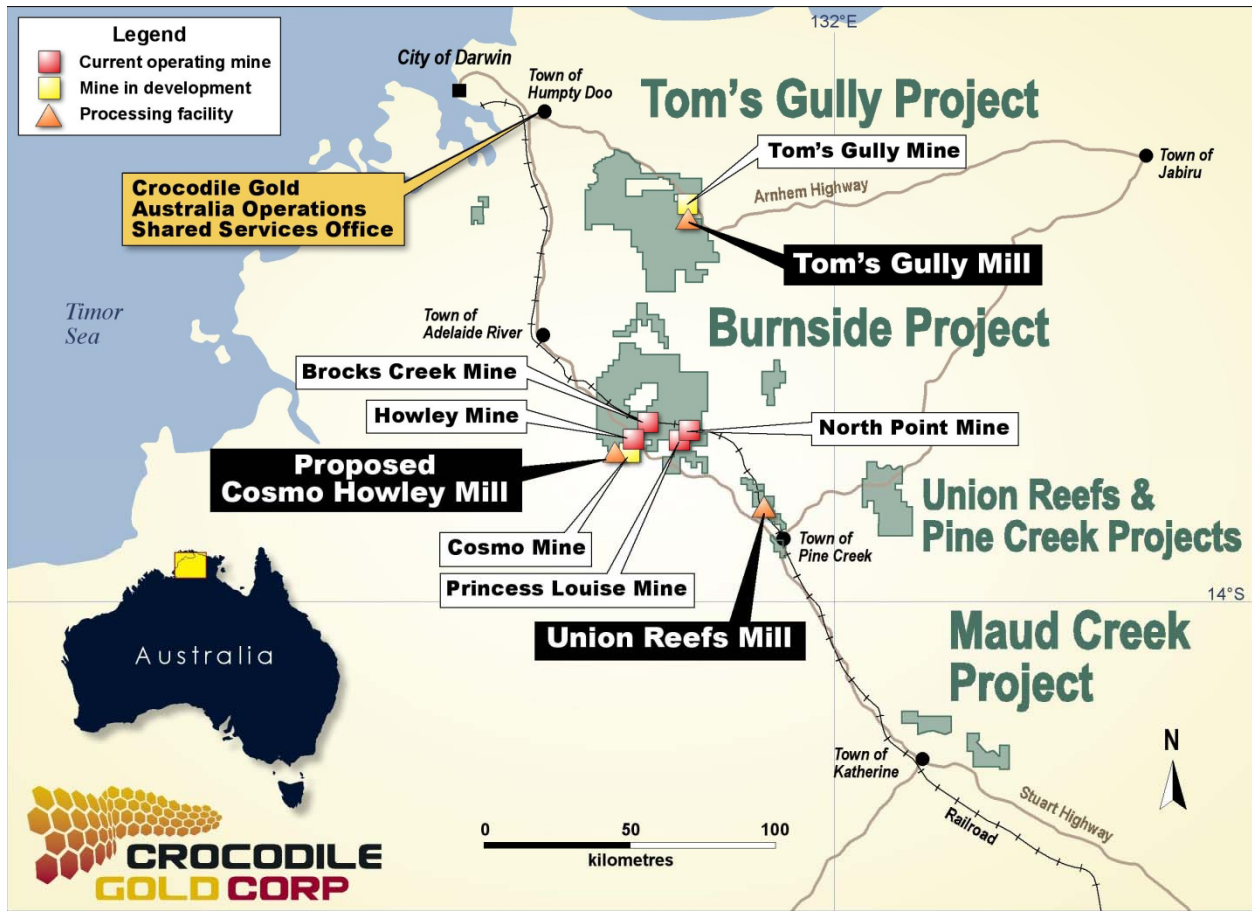

Figure 1: Crocodile Gold Northern Territory Location Map

Figure 2: Cosmo Drill Plan

Figure 3: Cosmo Section – Hole CP010

Figure 4: Cosmo Section – Hole CP011