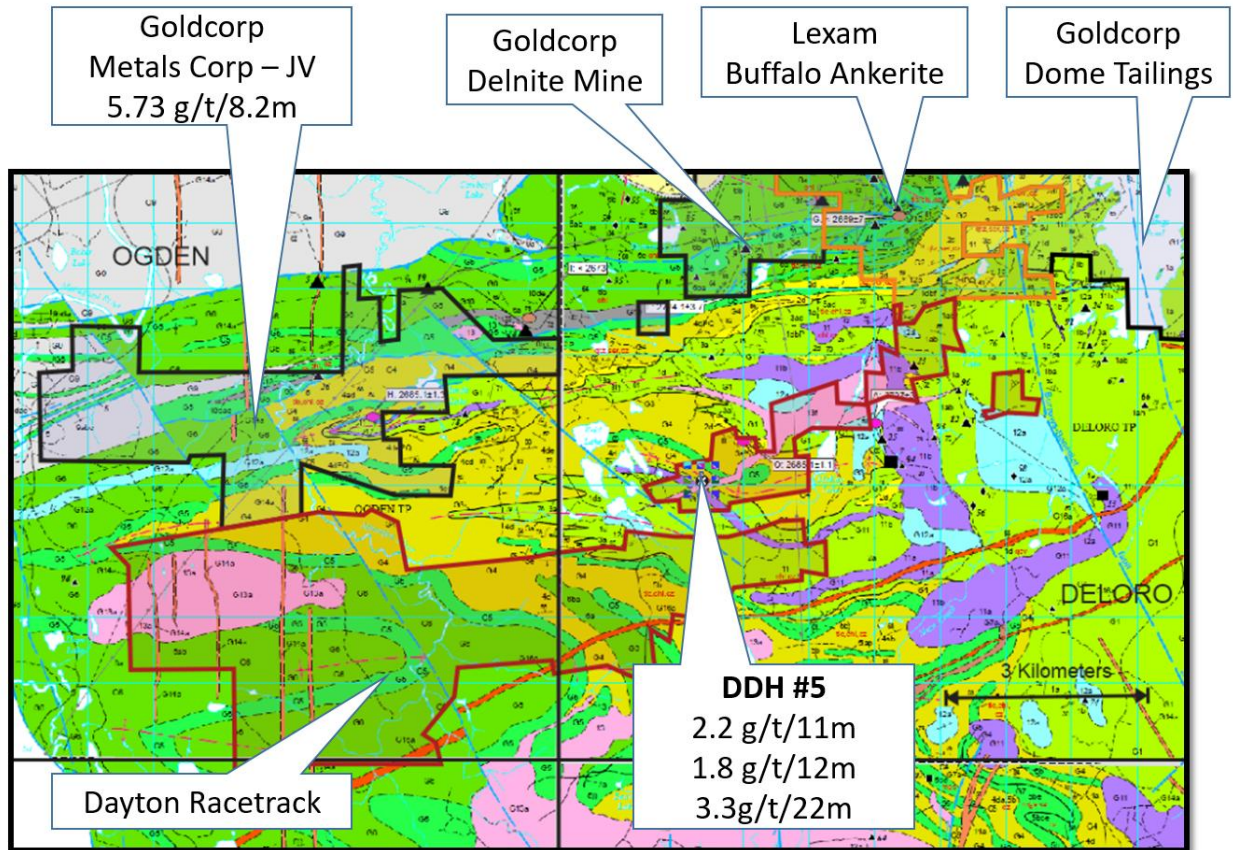

Claim Post Resources Inc.

Red Boundaries – Claim Post 100% Owned Property
Map – Deloro & Ogden Townships – Timmins Ontario