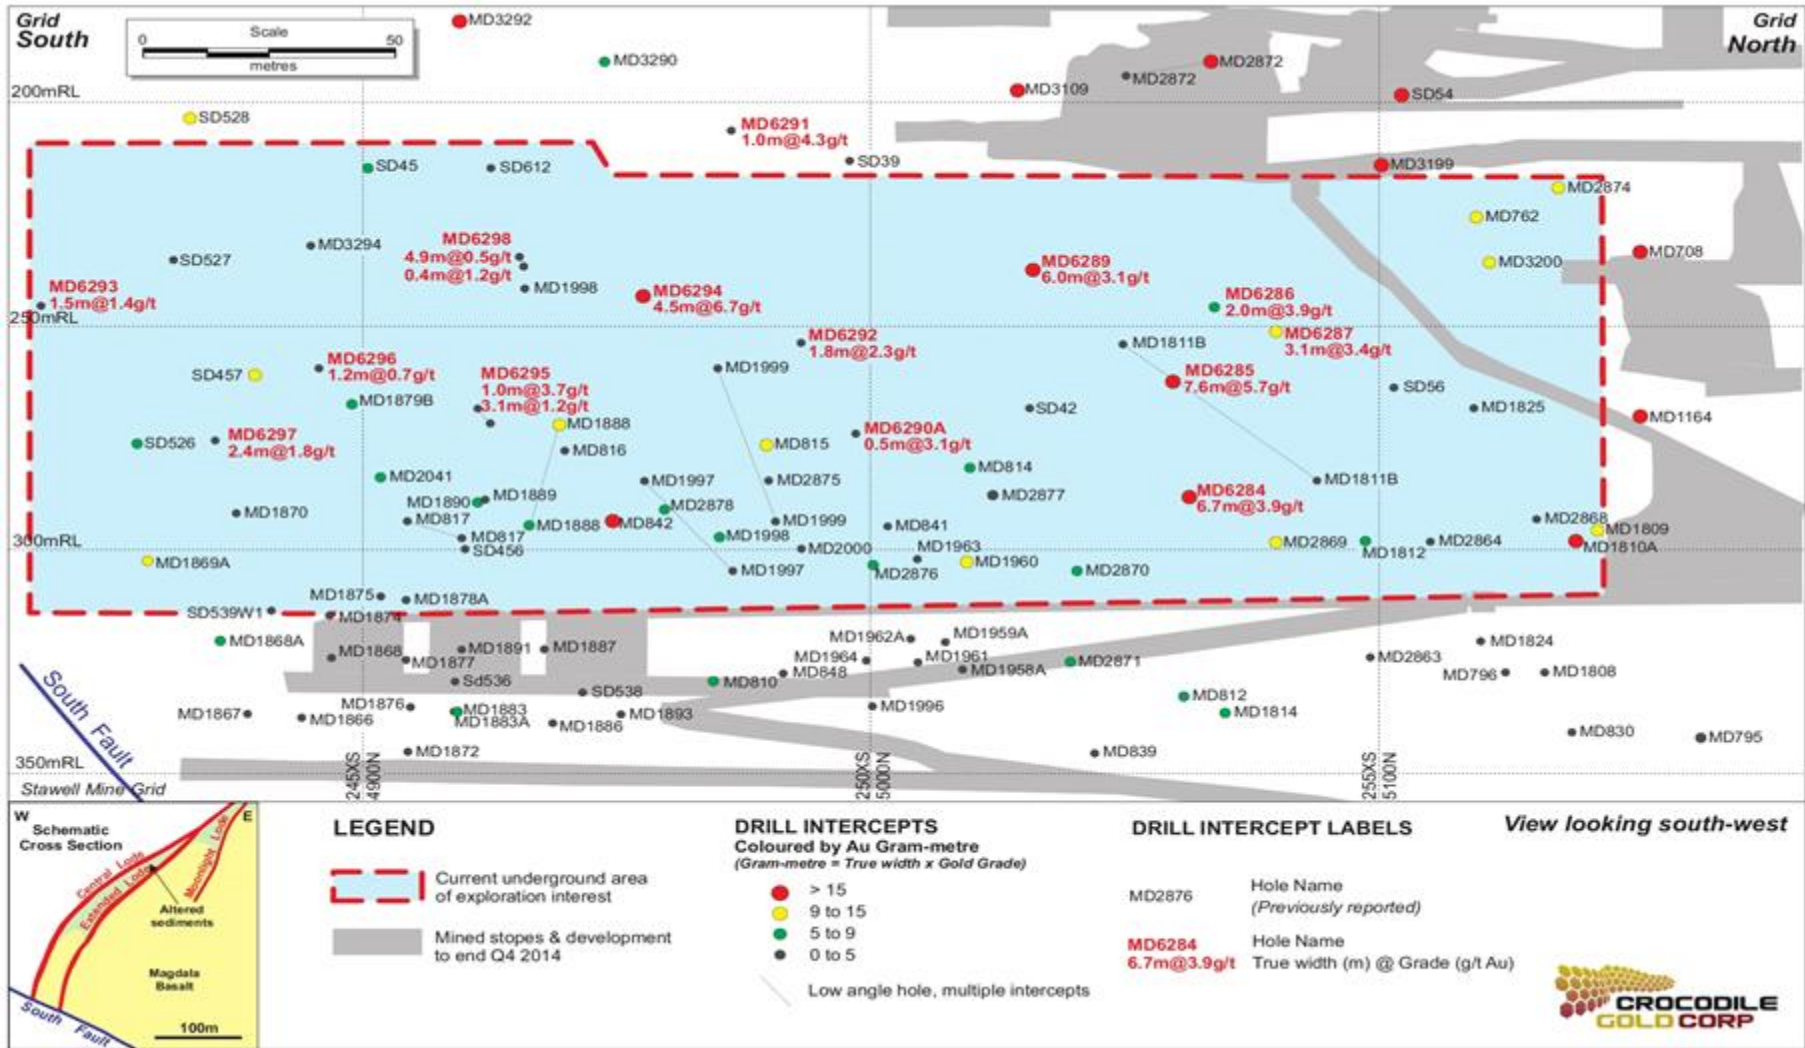

Figure 1: Location Plan, Stawell Gold Mines

Figure 2: Longitudinal Projection, Magdala Mine, Stawell Gold Mines

Figure 3: Federal- Albion South Longitudinal Projection - Central Lode, Stawell Gold Mines

Figure 4: Federal-Albion South Longitudinal Projection, Extended Lode, Stawell Gold Mines

Figure 5: U1 Longitudinal Projection, Central Lode, Stawell Gold Mines

Figure 6: Mariners Longitudinal Projection, Opportunity Lode, Stawell Gold Mines