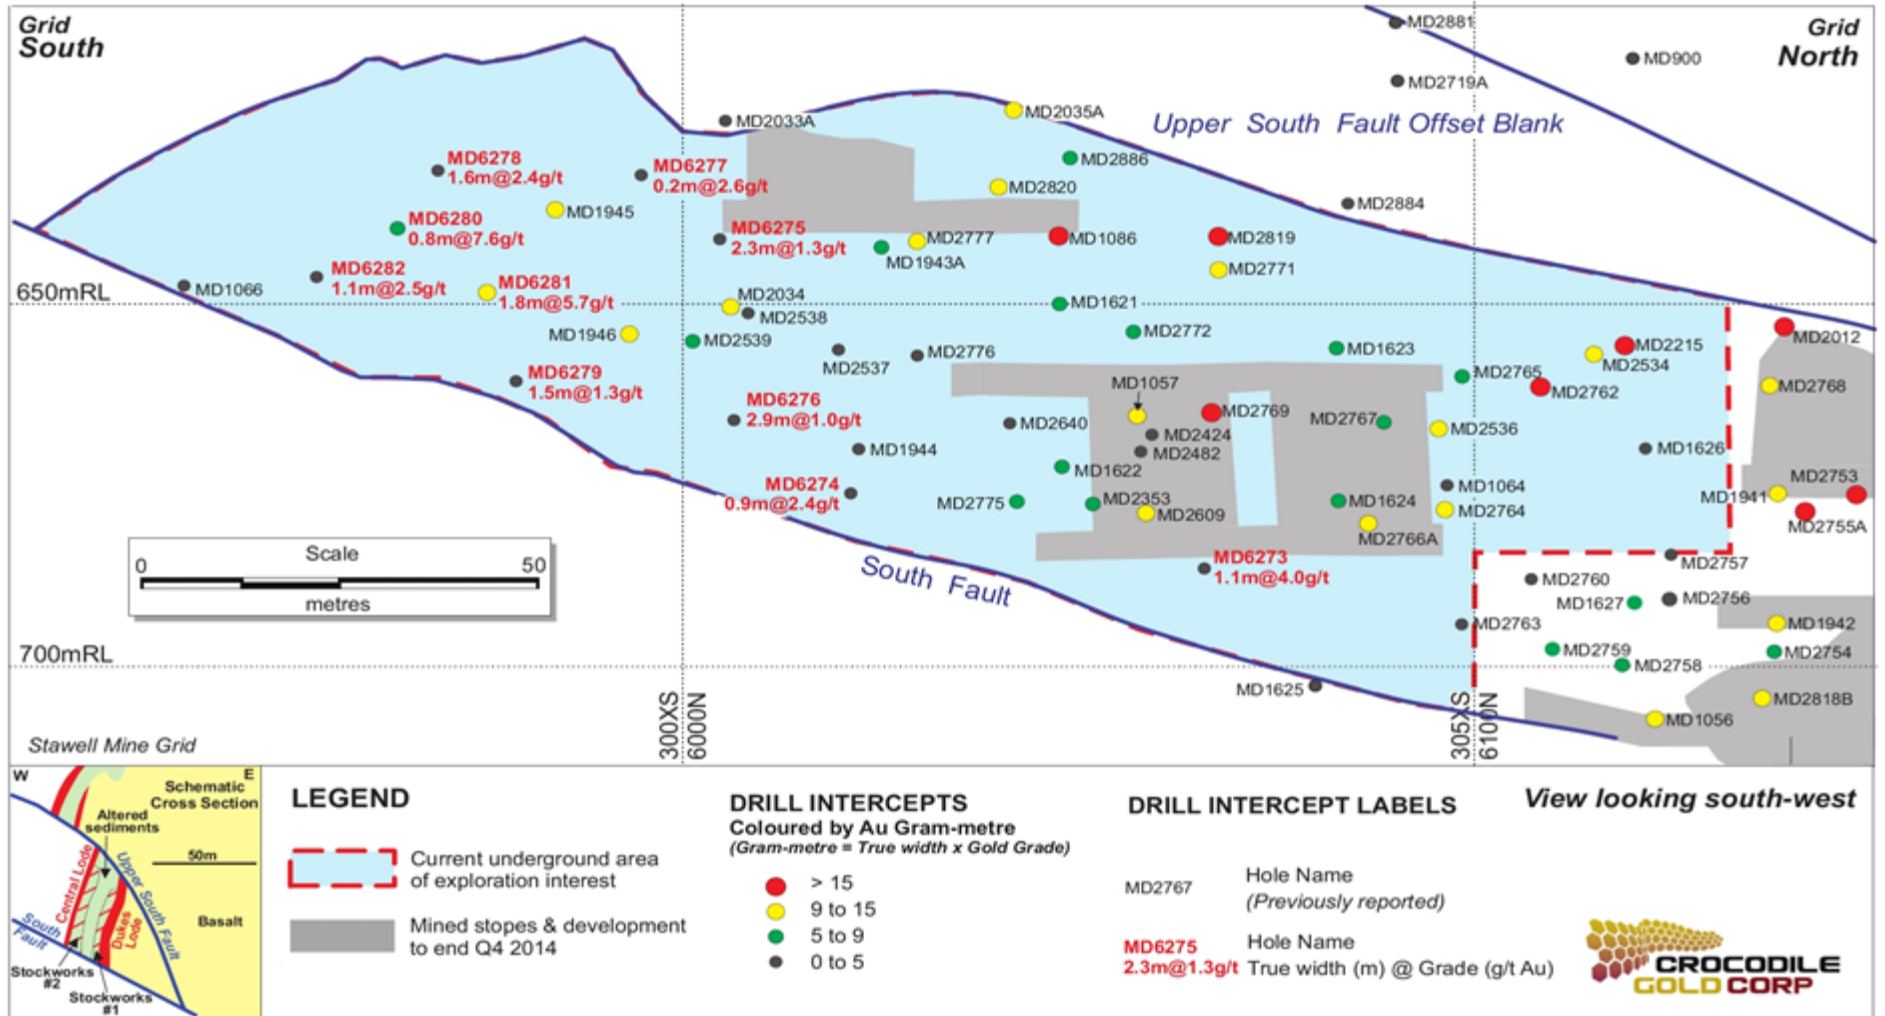

Figure 1: Location Plan, Stawell Gold Mines

Figure 2: Longitudinal Projection, Magdala Mine, Stawell Gold Mines

Figure 3: Federal- Albion South Longitudinal Projection - Central Lode, Stawell Gold Mines

Figure 4: Federal-Albion South Longitudinal Projection, Extended Lode, Stawell Gold Mines

Figure 5: U1 Longitudinal Projection, Central Lode, Stawell Gold Mines

Figure 6: Mariners Longitudinal Projection, Opportunity Lode, Stawell Gold Mines