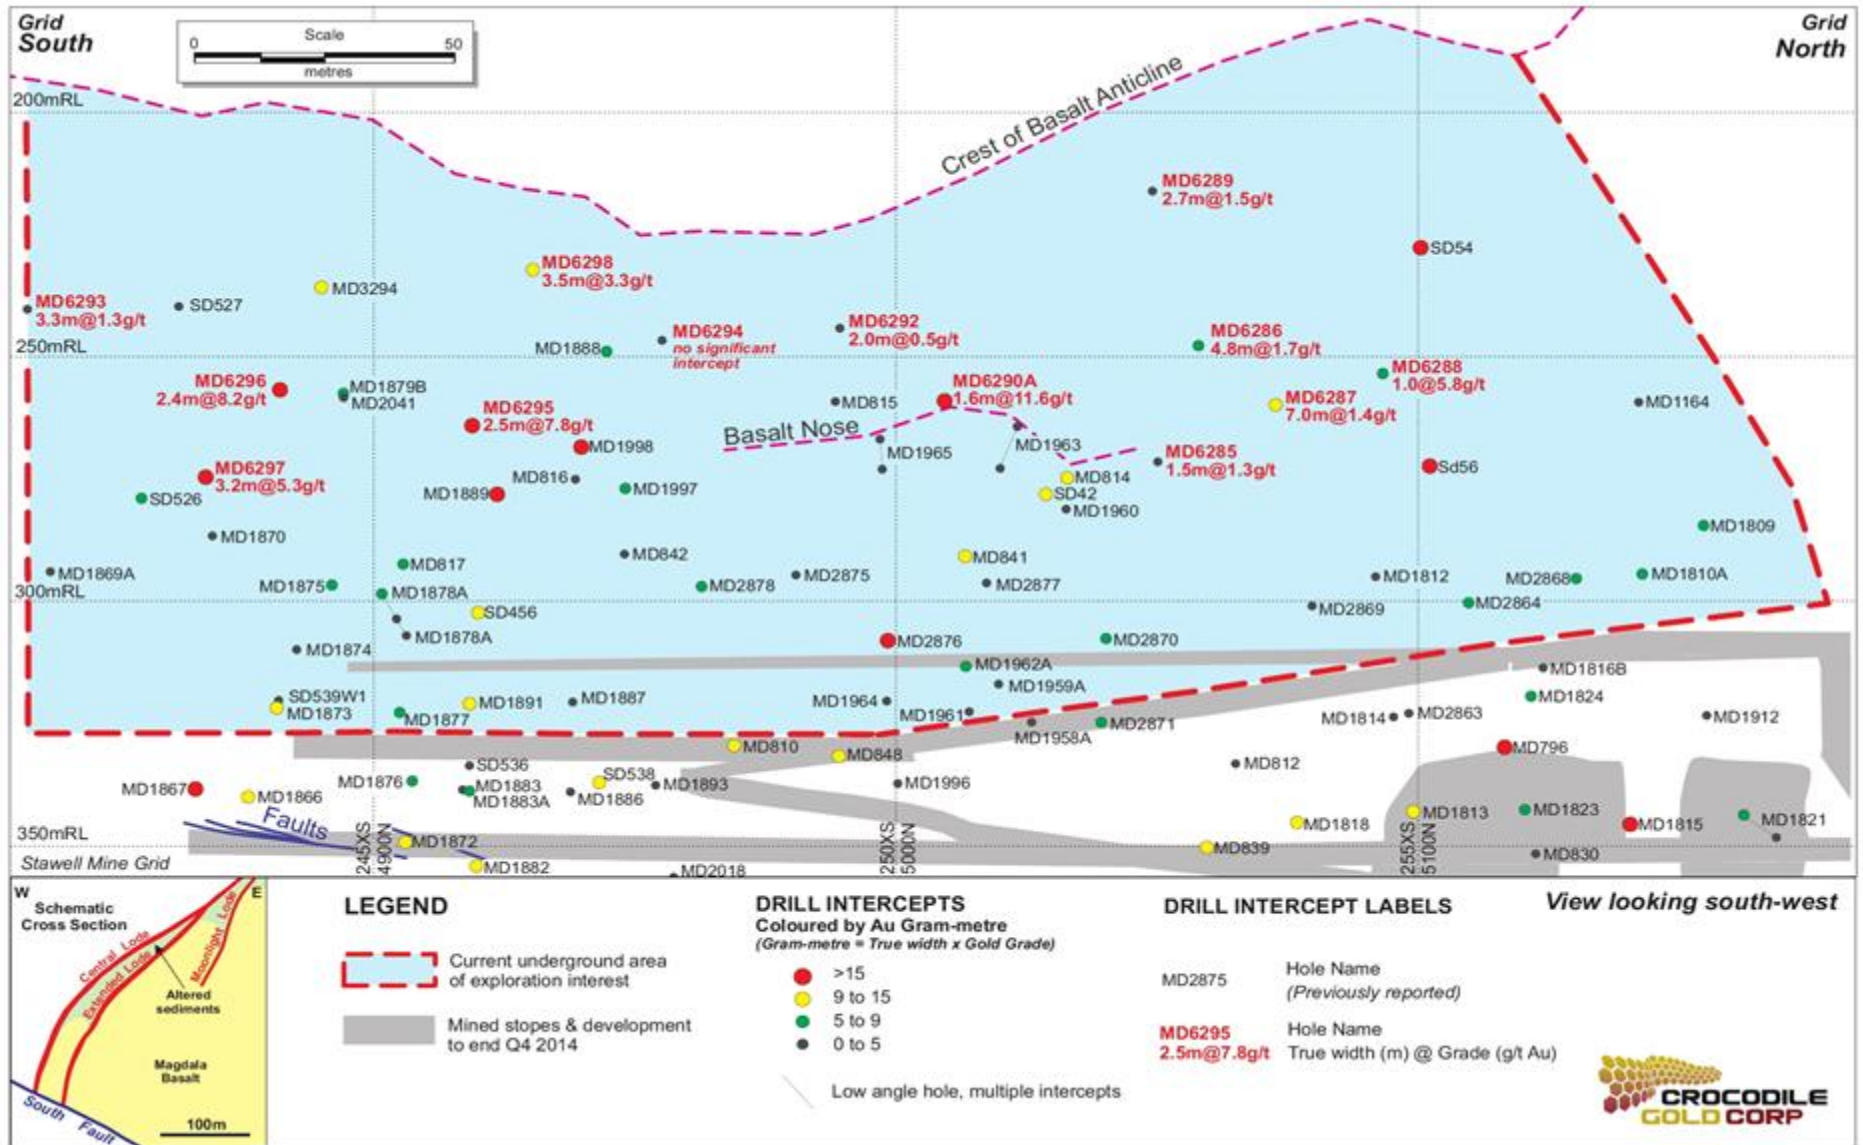

Figure 1: Location Plan, Stawell Gold Mines

Figure 2: Longitudinal Projection, Magdala Mine, Stawell Gold Mines

Figure 3: Federal- Albion South Longitudinal Projection - Central Lode, Stawell Gold Mines

Figure 4: Federal-Albion South Longitudinal Projection, Extended Lode, Stawell Gold Mines

Figure 5: U1 Longitudinal Projection, Central Lode, Stawell Gold Mines

Figure 6: Mariners Longitudinal Projection, Opportunity Lode, Stawell Gold Mines