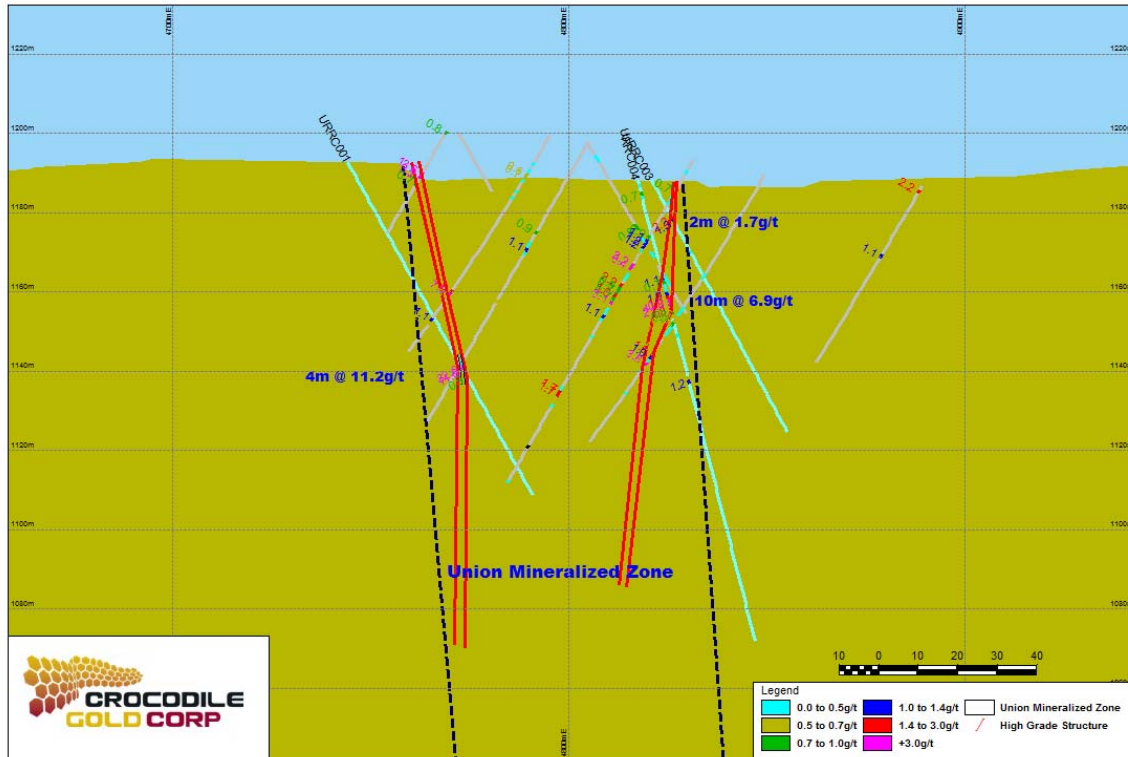

Figure 1: Crocodile Gold Northern Territory Location Map

Figure 2: Union Reefs Project Area Map

Figure 3: Prospect Cross Section

Figure 4: Prospect Longitudinal Section (looking west) (Image shows Union Mineralized Zone which contains the E-Lens Mineralization in Crosscourse)