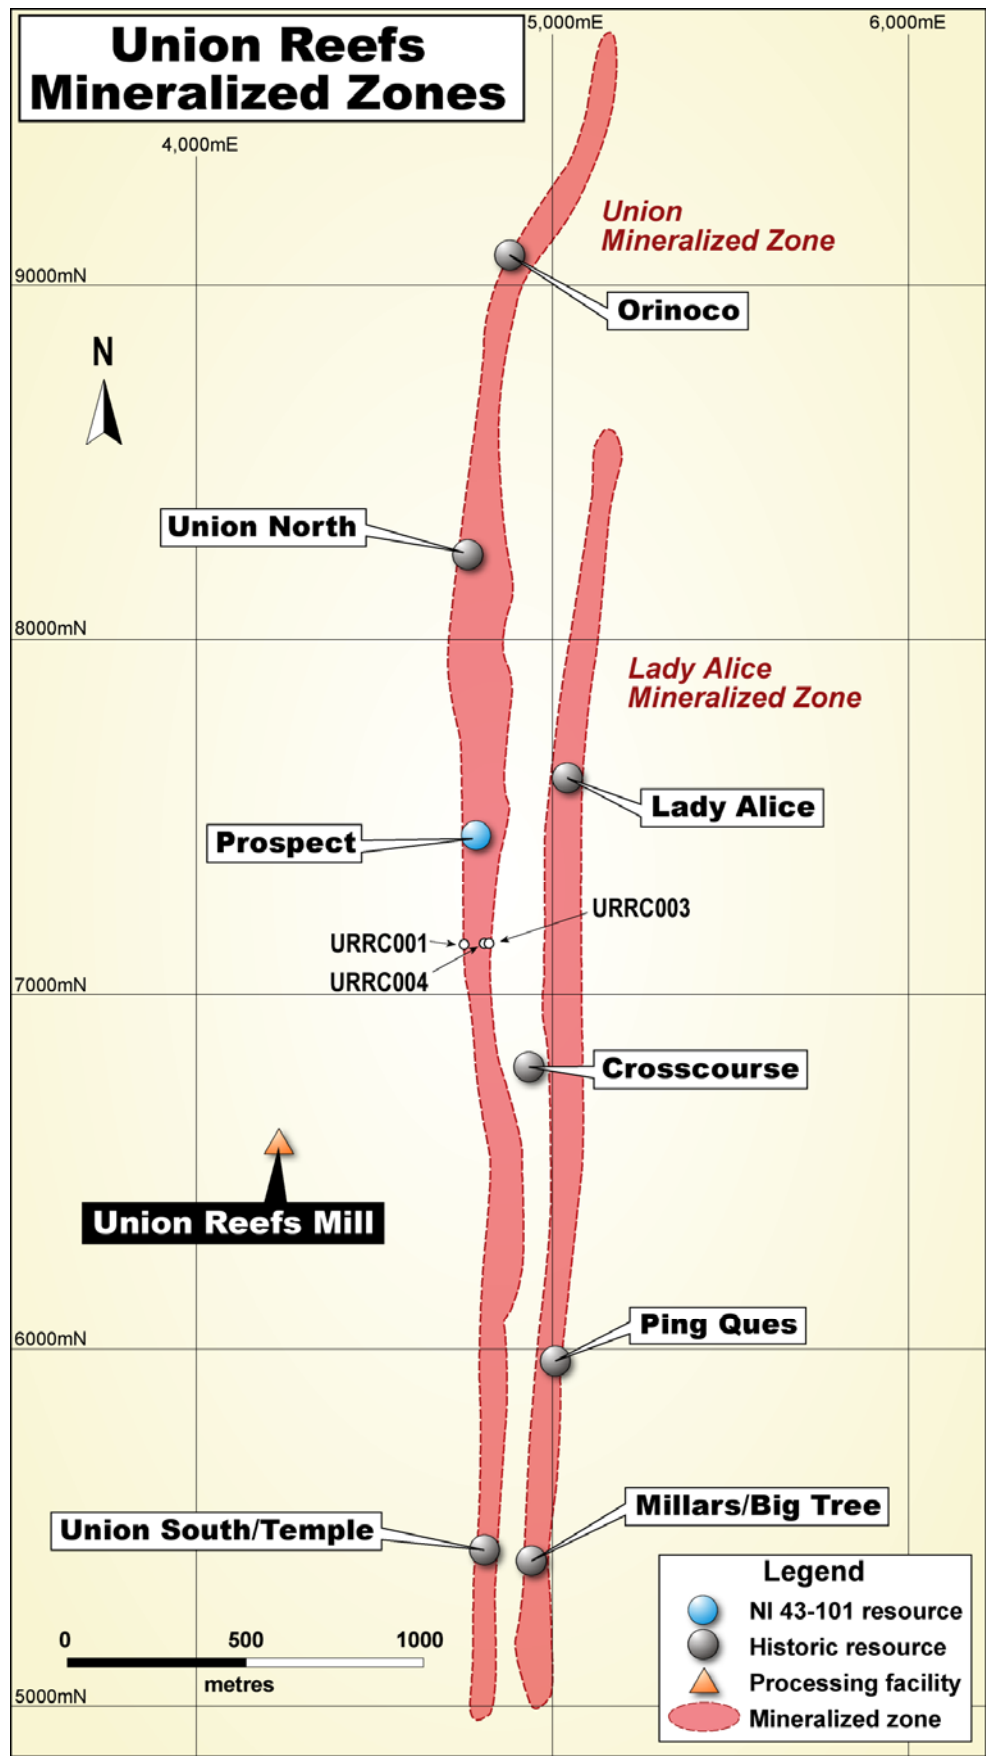

Figure 1: Crocodile Gold Northern Territory Location Map

Figure 2: Union Reefs Project Area Map

Figure 3: Prospect Cross Section

Figure 4: Prospect Longitudinal Section (looking west) (Image shows Union Mineralized Zone which contains the E-Lens Mineralization in Crosscourse)