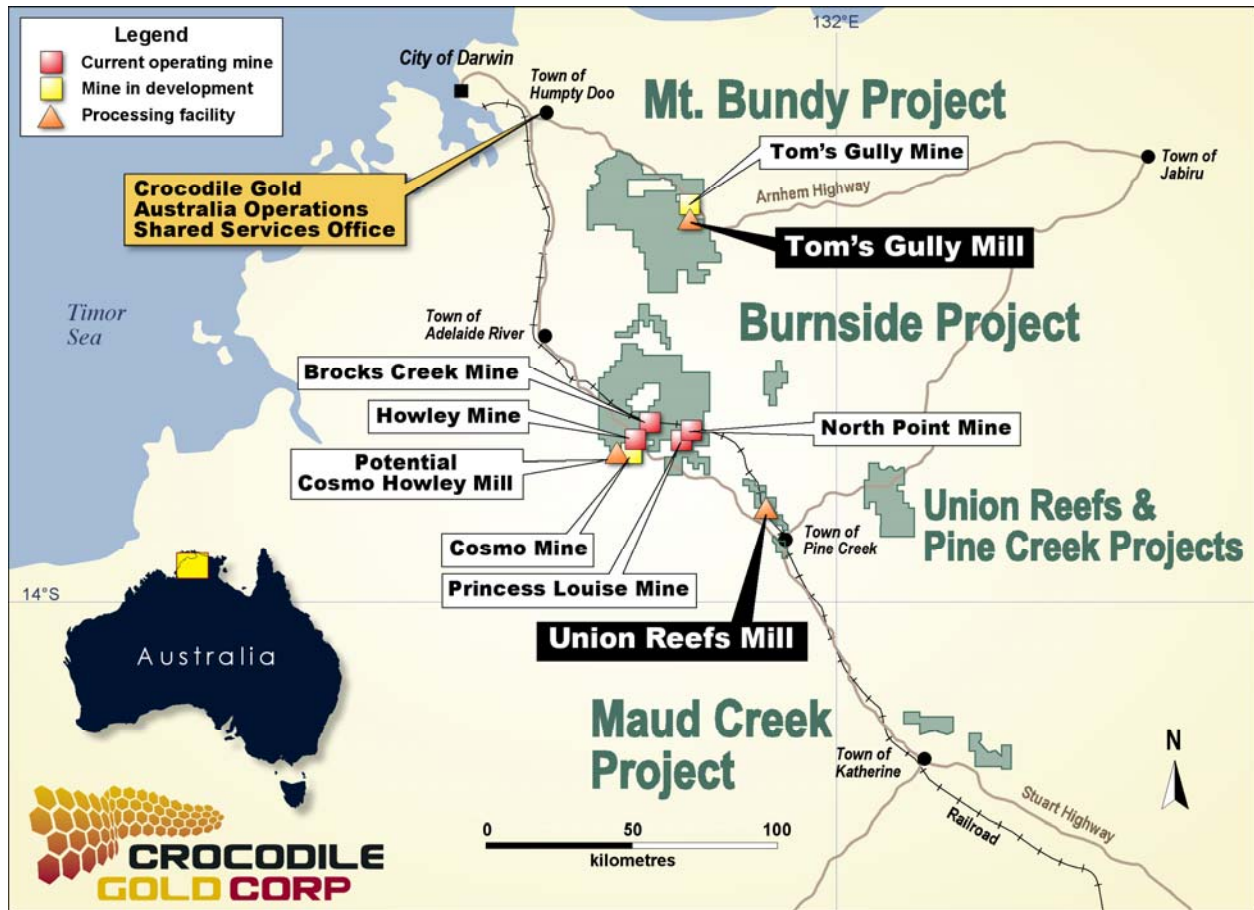

Figure 1: Crocodile Gold Northern Territory Location Map

Figure 2: Union Reefs Project Area Map

Figure 3: Prospect Cross Section

Figure 4: Prospect Longitudinal Section (looking west) (Image shows Union Mineralized Zone which contains the E-Lens Mineralization in Crosscourse)