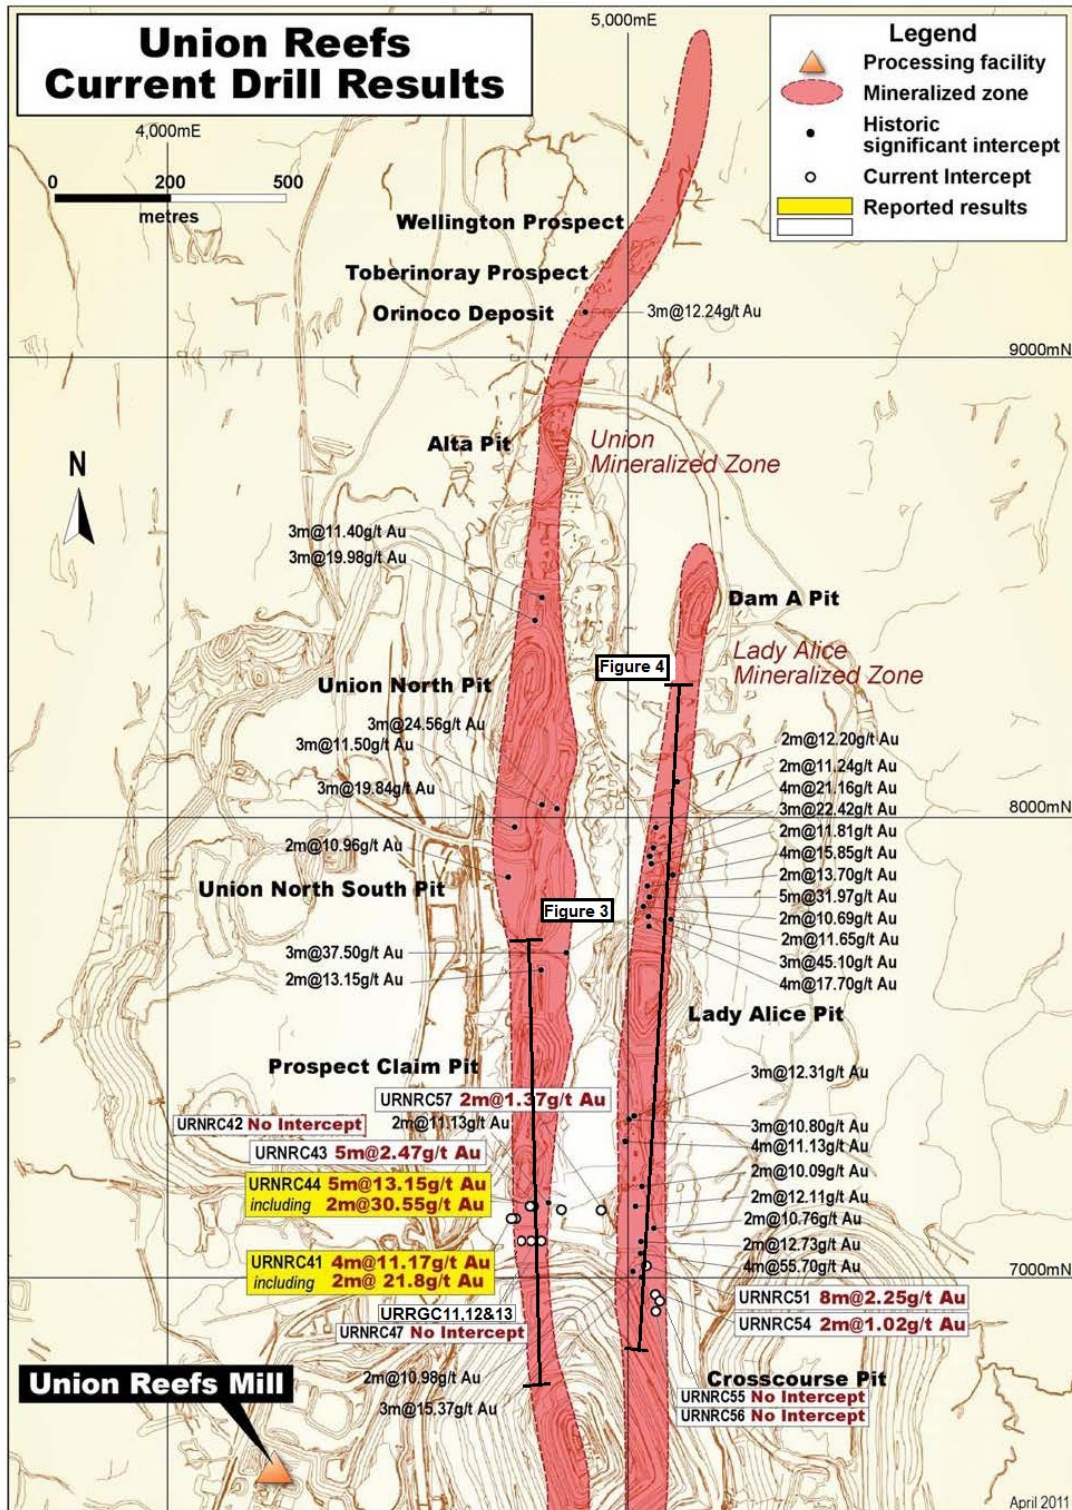

Figure 1: Crocodile Gold Northern Territory Location Map

Figure 2: Mineralized Zones at Union Reefs (includes Significant Historic Intercepts at Northern Union Reefs) – Highlighting longitudinal-section lines

Figure 3: Longitudinal Section of Prospect Deposit on Union Mineralized Zone showing latest drilling

Figure 4: Longitudinal Section of Lady Alice Deposit on Lady Alice Mineralized Zone showing latest drilling