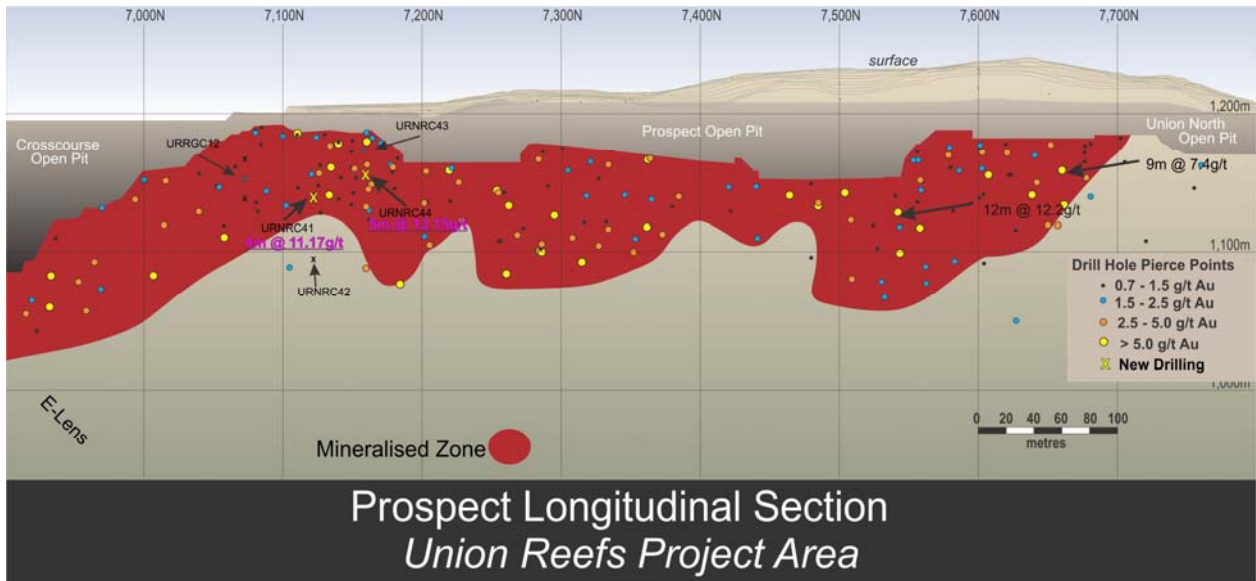

Figure 1: Crocodile Gold Northern Territory Location Map

Figure 2: Mineralized Zones at Union Reefs (includes Significant Historic Intercepts at Northern Union Reefs) – Highlighting longitudinal-section lines

Figure 3: Longitudinal Section of Prospect Deposit on Union Mineralized Zone showing latest drilling

Figure 4: Longitudinal Section of Lady Alice Deposit on Lady Alice Mineralized Zone showing latest drilling