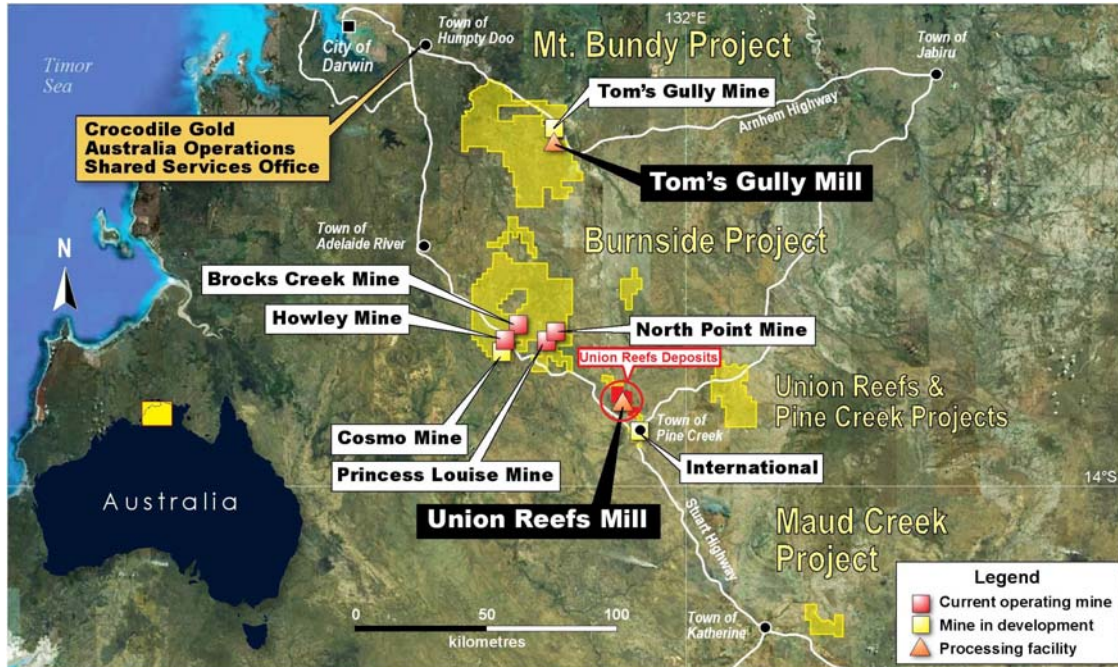

Figure 1: Crocodile Gold Northern Territory Location Map

Figure 2: Mineralized Zones at Union Reefs (includes Significant Historic Intercepts at Northern Union Reefs) – Highlighting longitudinal-section lines

Figure 3: Longitudinal Section of Prospect Deposit on Union Mineralized Zone showing latest drilling

Figure 4: Longitudinal Section of Lady Alice Deposit on Lady Alice Mineralized Zone showing latest drilling